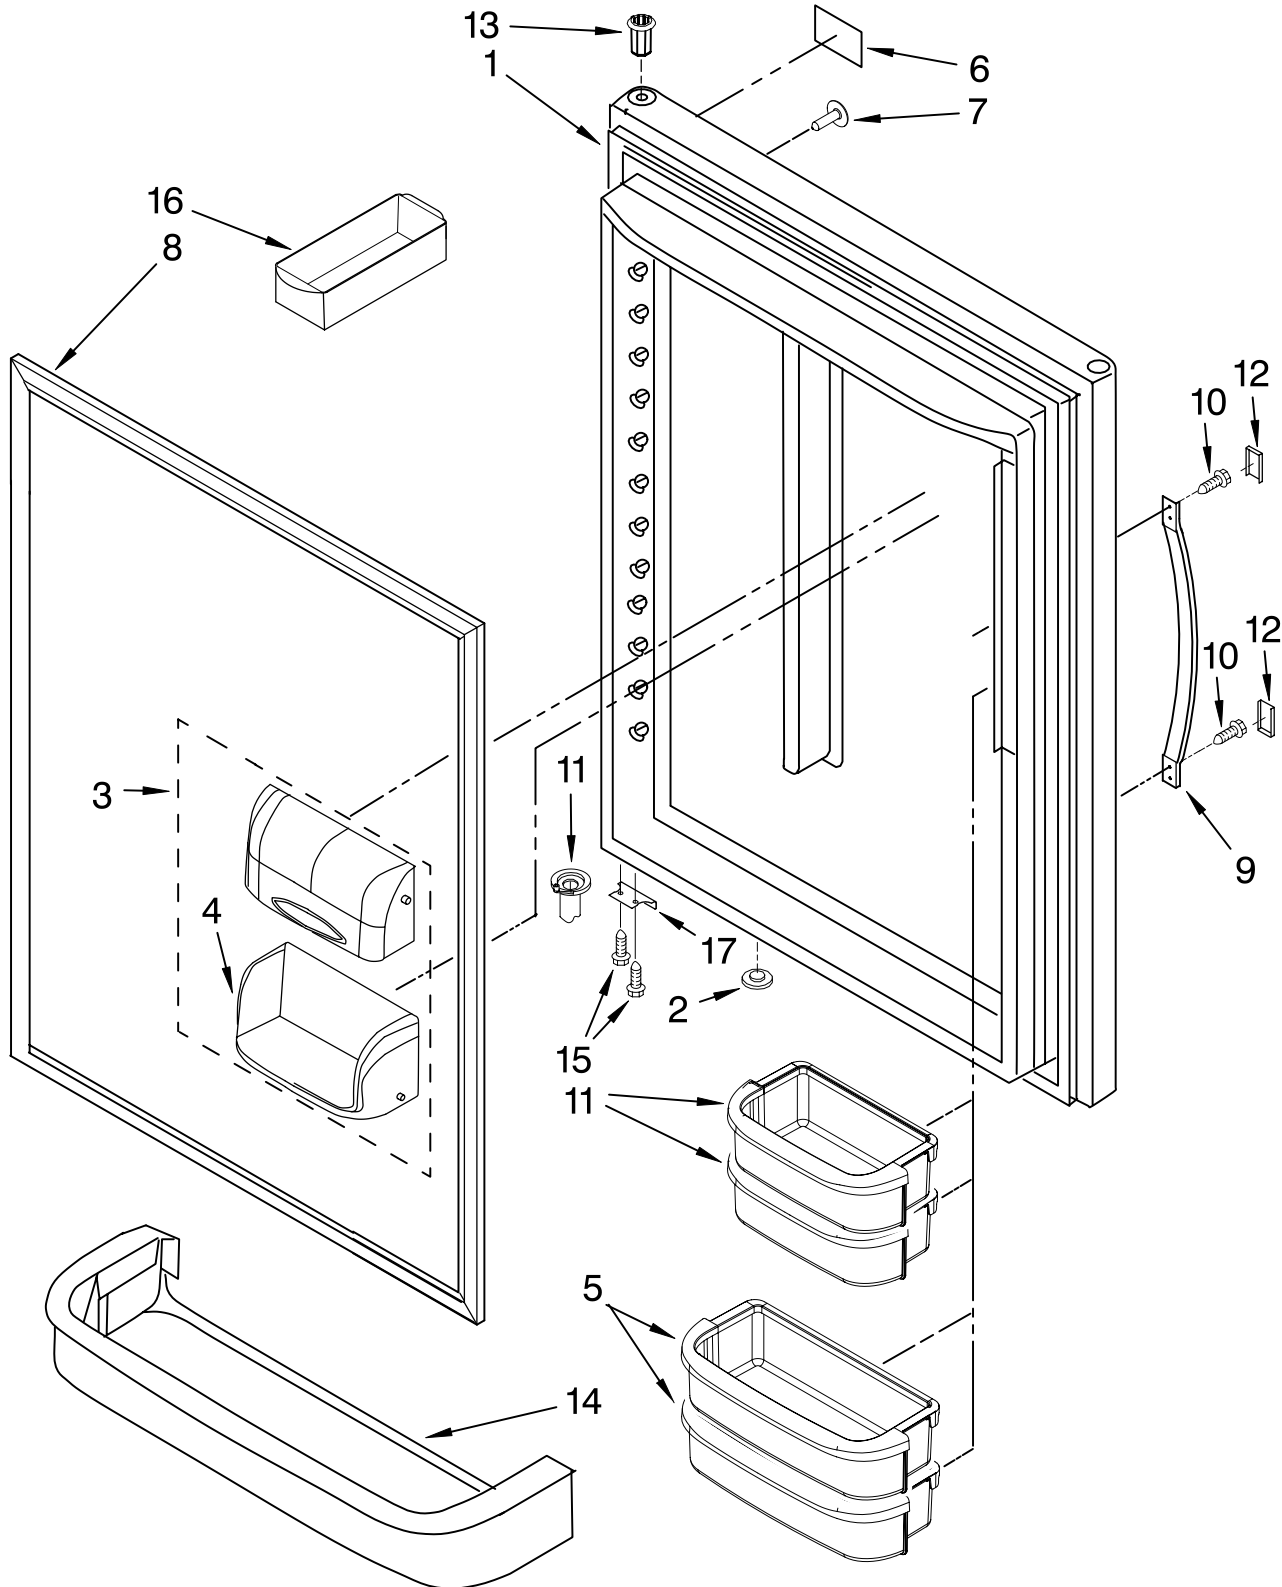

Following Parts Not Illustrated

W10130480 Harness, Lights
(Freezer)

REFRIGERATOR DOOR PARTS

For Model: GB9SHKXM03

(White)

The model(s) number shown may be different than what is printed on the model/serial tag of your product. The number(s) shown combine the model number and the first two digits of the serial number from the product tag.