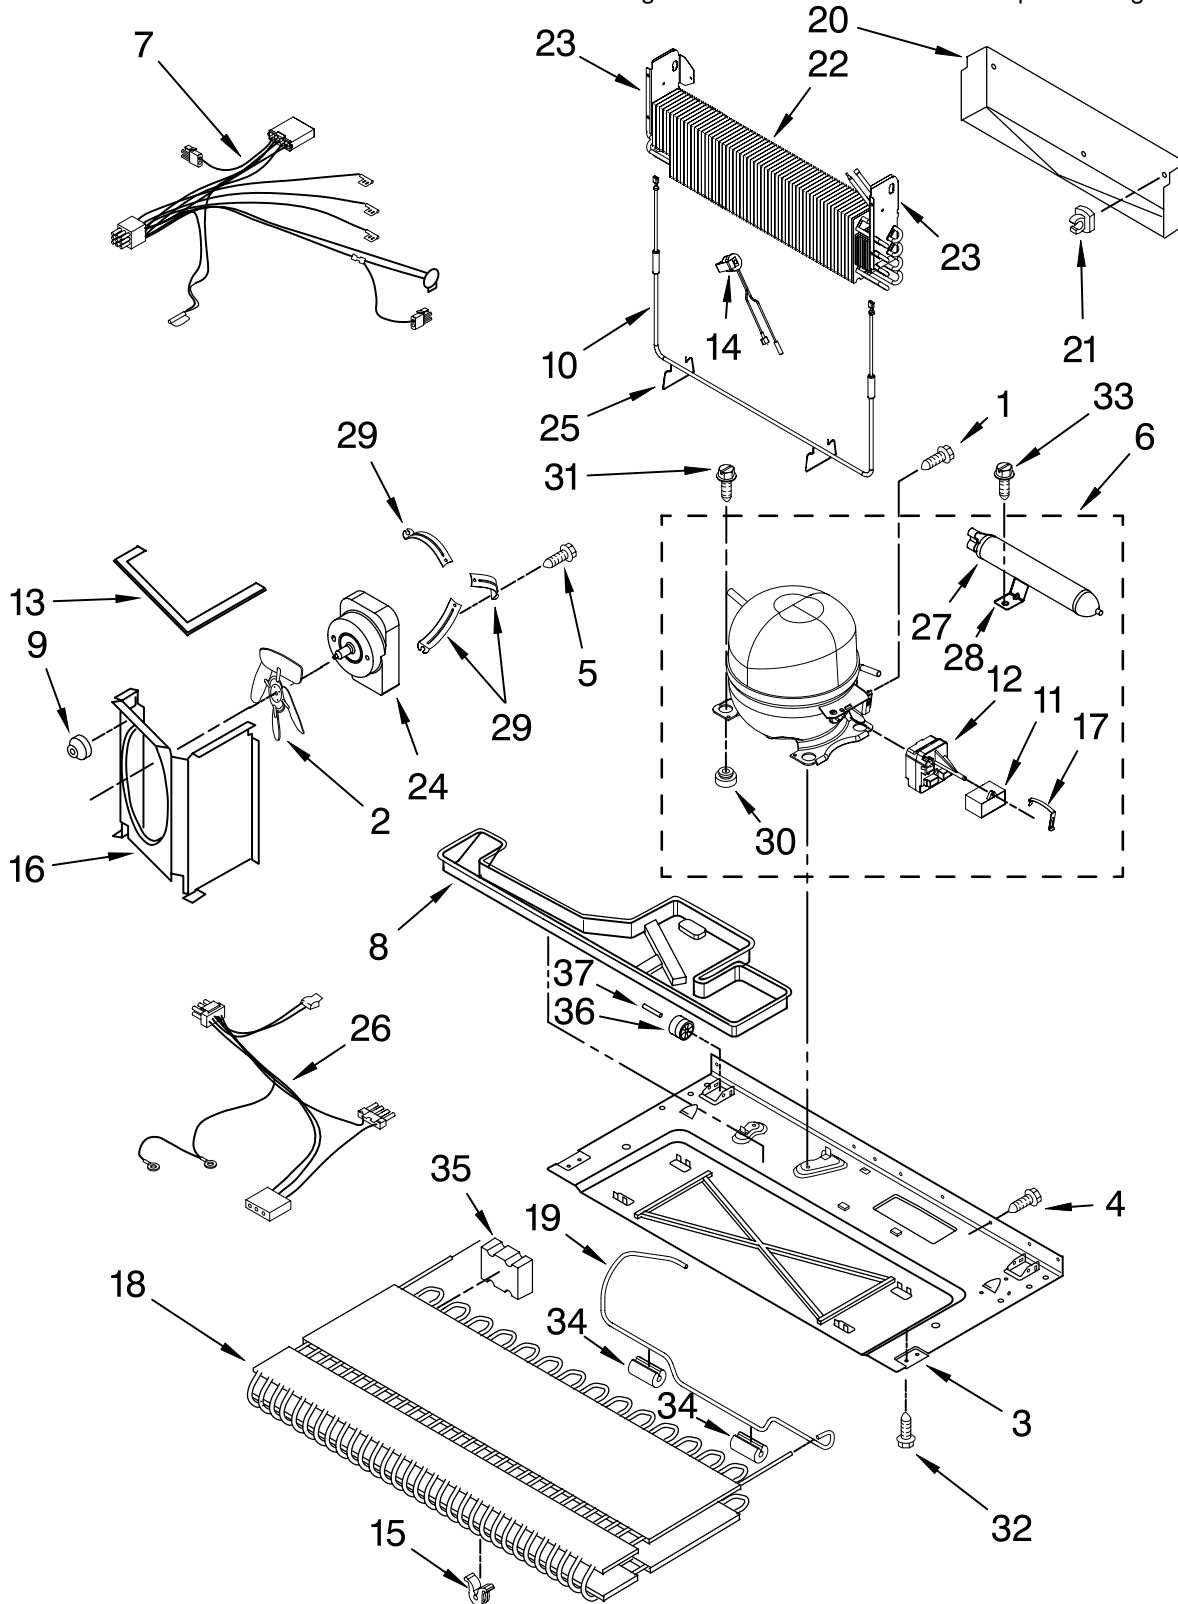

UNIT PARTS

For Model: GB9SHKXM03
(White)

The model(s) number shown may be different than what is printed on the model/serial tag of your product. The number(s) shown combine the model number and the first two digits of the serial number from the product tag.

FOR ORDERING INFORMATION REFER TO PARTS PRICE LIST