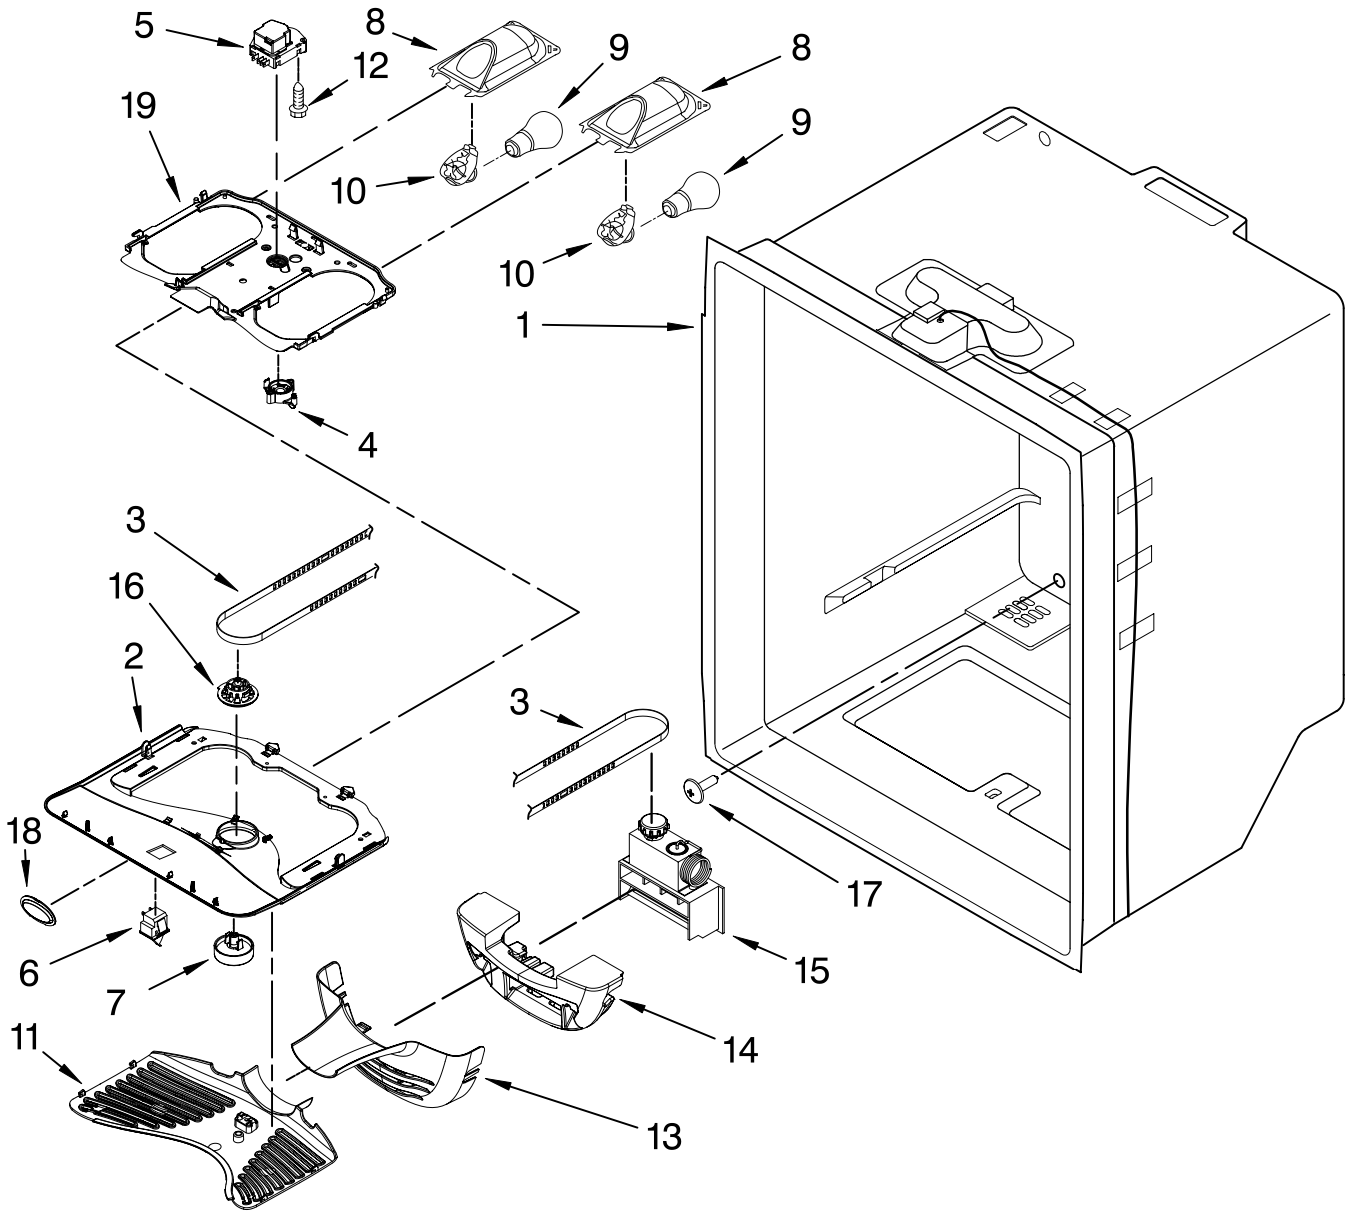

REFRIGERATOR LINER PARTS

For Model: GB9SHKXMQ03

(White)

The model(s) number shown may be different than what is printed on the model/serial tag of your product. The number(s) shown combine the model number and the first two digits of the serial number from the product tag.

FOR ORDERING INFORMATION REFER TO PARTS PRICE LIST