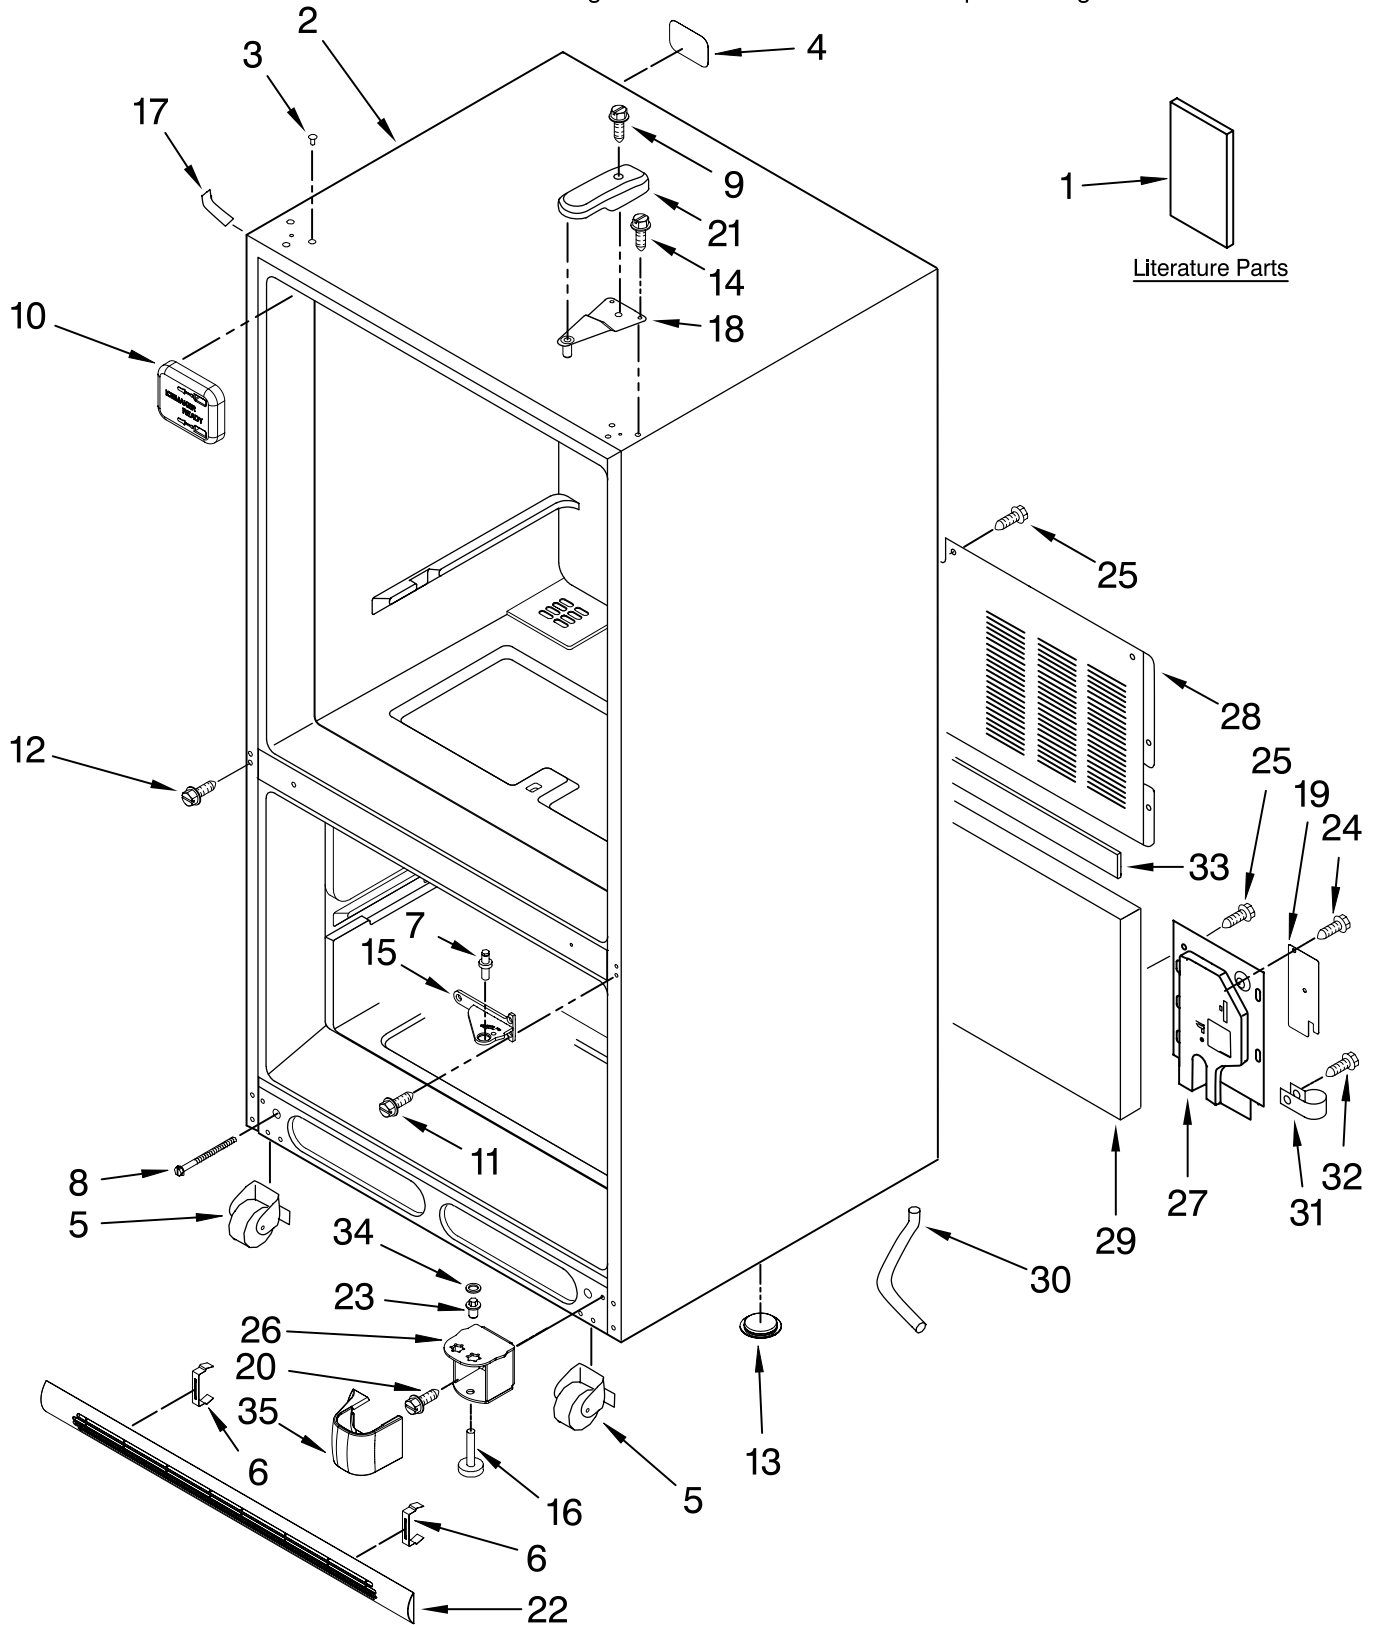

CABINET PARTS

For Model: GB9SHKXM03
(White)

REFRIGERATOR

The model(s) number shown may be different than what is printed on the model/serial tag of your product. The number(s) shown combine the model number and the first two digits of the serial number from the product tag.

FOR ORDERING INFORMATION REFER TO PARTS PRICE LIST

CABINET PARTS

For Model: GB9SHKXM03

(White)

The model(s) number shown may be different than what is printed on the model/serial tag of your product. The number(s) shown combine the model number and the first two digits of the serial number from the product tag.

Illus. No.	Part No.	DESCRIPTION
1		Literature Parts
	W10137645	Owners Manual
	67004741	Energy Tag
	W10169671	Tech Sheet
2		Cabinet (Not a Servicable Part)
3		Plug, Button (3)
	67001130	White
4	67005064	Label, Fill Tube
5	67006118	Roller Assembly
6	12627302	Clip, Grille
7	67006744	Pin, Center Hinge
8	67006611	Bolt, Adjusting (Rear)
9	67006521	Screw
10	67001098	Cover, Fill Tube
11	67006380	Screw (3)
12	67006473	Screw
13	A3076901	Plug, Button
14	67006303	Screw (3)
15		Hinge, Center
	67006960	White
16	67003868	Foot Brake (2)
17		Cover, Corner
	67003484	White
18	12566604ED	Hinge, Top
19	12479901	Plate, Cover
20	67006564	Screw (8)
21		Cover, Hinge
	67001014	White
22		Grille Assembly (Includes Clips)
	67003849	White
23	67007018	Pin, Bottom Hinge
24	67006662	Screw
25	67006425	Screw (9)
26		Hinge, Bottom
	67001069	White
27	67001173	Cover, Water Valve
28	12575101ED	Cover, Unit
29	67003796	Insulation, Sound
30	W10164397	Tube, Drain
31	67001067	Clip, Drain Tube
32	67006737	Screw
33	B5759649	Gasket
34		Shim
	M0274057	White
35		Cover, Lw Hinge
	12561901W	White

FOR ORDERING INFORMATION REFER TO PARTS PRICE LIST

REFRIGERATOR LINER PARTS

For Model: GB9SHKXMQ03

(White)

The model(s) number shown may be different than what is printed on the model/serial tag of your product. The number(s) shown combine the model number and the first two digits of the serial number from the product tag.