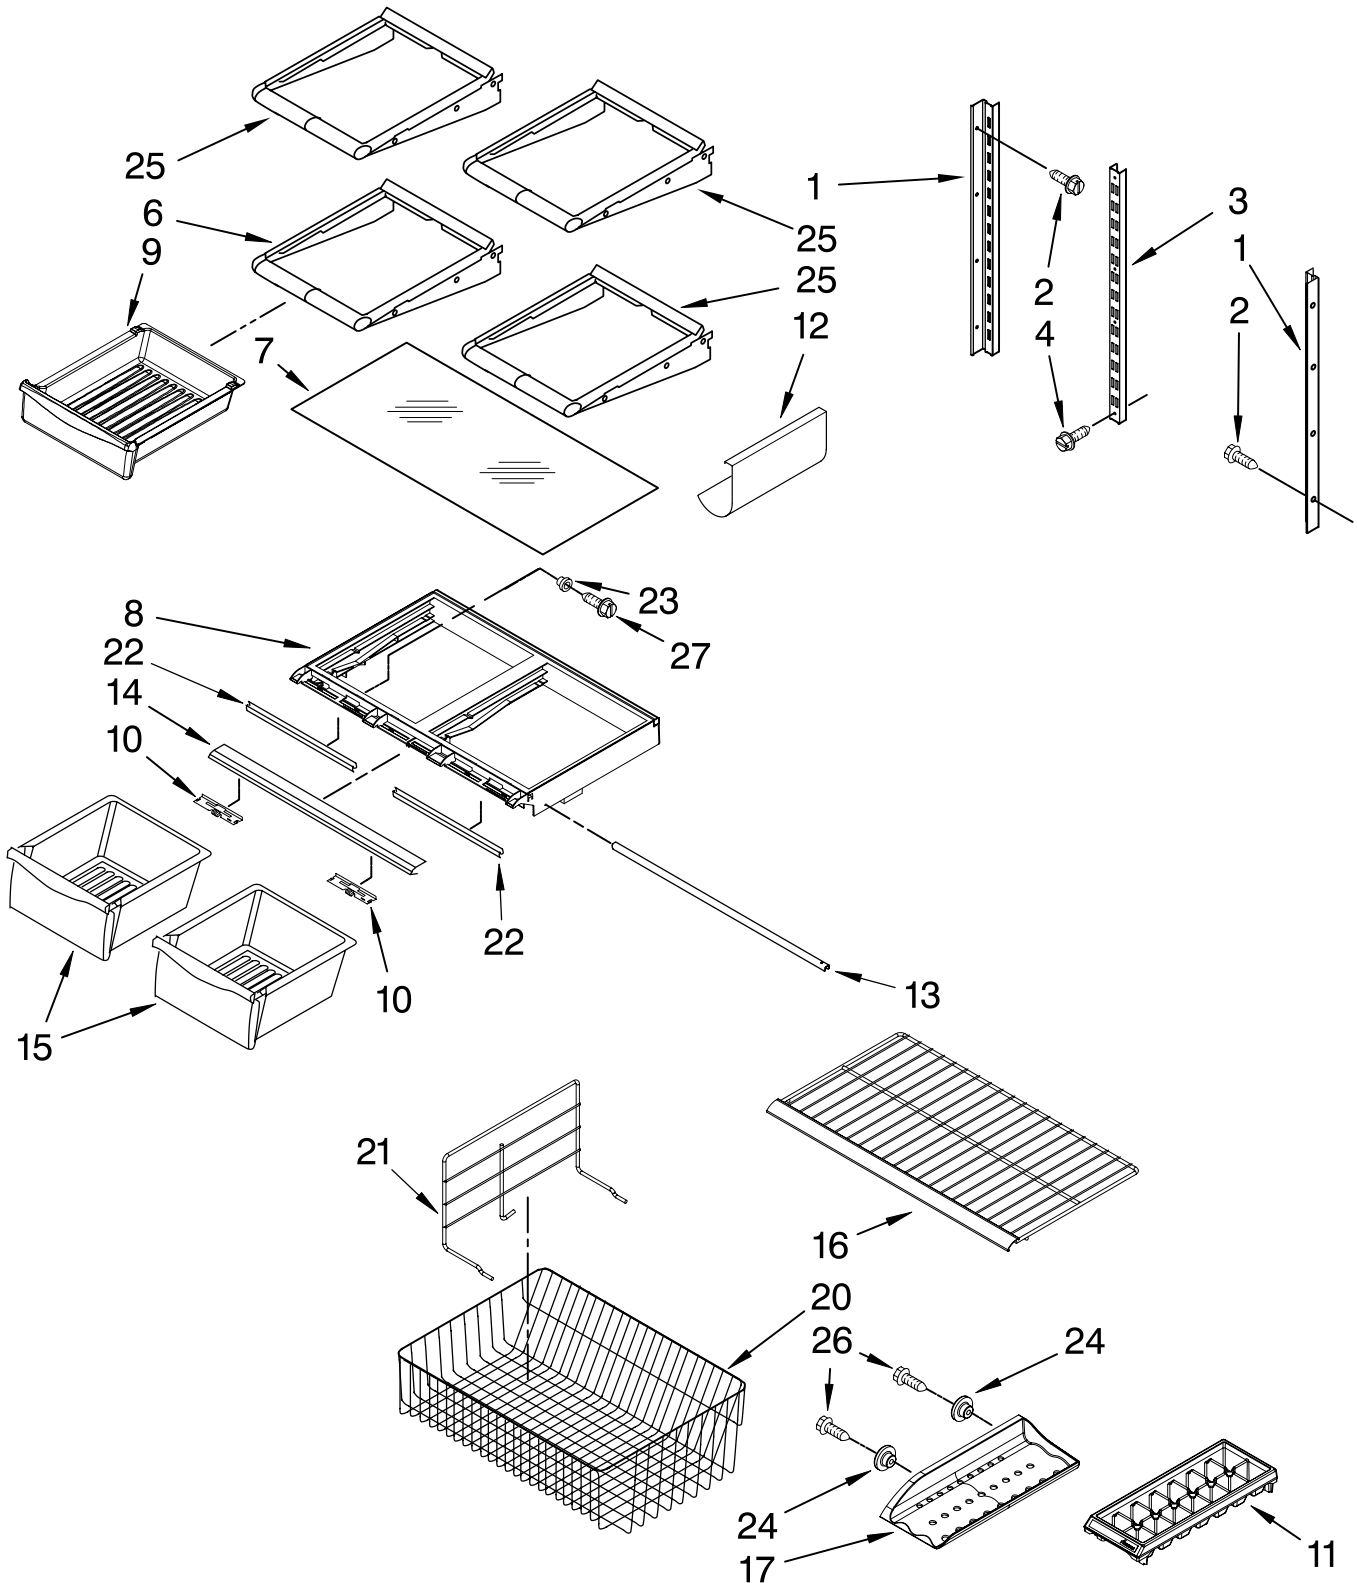

SHELF PARTS

For Model: GB9SHKXM03

(White)

The model(s) number shown may be different than what is printed on the model/serial tag of your product. The number(s) shown combine the model number and the first two digits of the serial number from the product tag.

FOR ORDERING INFORMATION REFER TO PARTS PRICE LIST