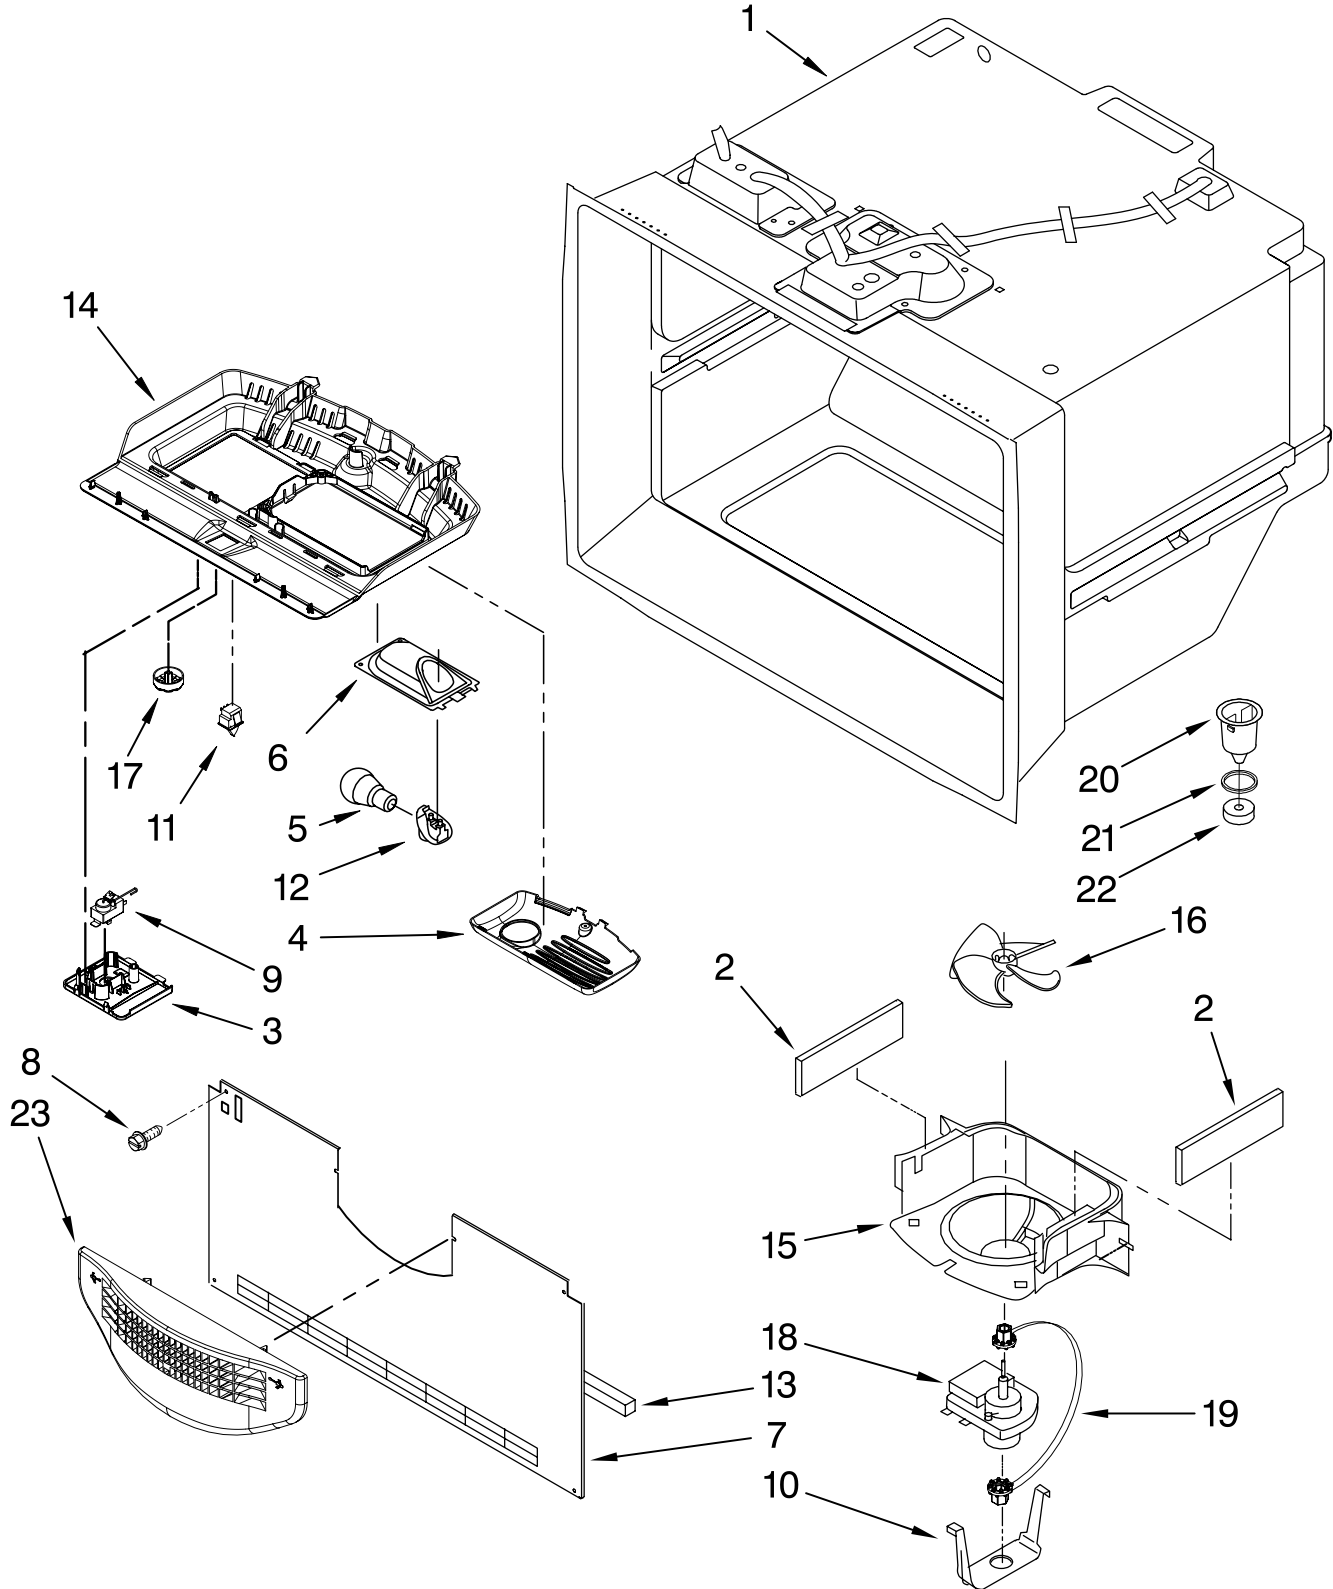

Following Parts Not Illustrated

67001043 Harness, Controls (Refrigerator) (Includes # 16)

FREEZER LINER PARTS

For Model: GB9SHKXM03

(White)

The model(s) number shown may be different than what is printed on the model/serial tag of your product. The number(s) shown combine the model number and the first two digits of the serial number from the product tag.