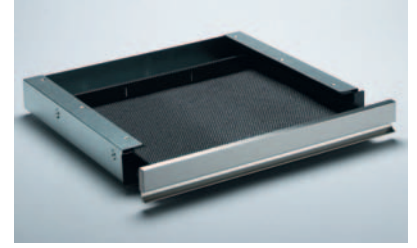

KD6070

Compact multifunction single oven with fully integrated steam functions.

- Anti-fingerprint stainless steel
- 8 oven functions
- Digital touch controls
- LED fully electronic display with digital interactive cooking
- 2 steam settings for healthier cooking
- Isofront® plus quadruple glazed door

FEATURES

Vigorous steam
Interval steam
True fan - Ventitherm®
Rotitherm® roasting
Fan controlled defrosting
Low temperature fan cooking
Variable grill
Speedcook function

CONTROL

Fully programmable timer

REASSURANCE

Diamond glazed enamel interior - ultra smooth enamel for easy cleaning
Child safety lock

DESIGN

KB9820EM: Anti-fingerprint stainless steel

ACCESSORIES

Full width meat/grill pan

Compact multifunction oven with microwave.

- Anti-fingerprint stainless steel
- 10 oven functions
- Digital touch controls
- LCD fully electronic display with digital interactive cooking
- Isofront® plus quadruple glazed door
- 1000W microwave power

FEATURES

Microwave
Variable grill
Microwave and grill
Microwave and true fan - Ventitherm®
Microwave defrosting
True fan - Ventitherm®
Rotitherm® roasting
Fan controlled defrosting
Speedcook function

CONTROL

Fully programmable timer

REASSURANCE

Diamond glazed enamel interior - ultra smooth enamel for easy cleaning
Child safety lock

DESIGN

KB9810EM: Anti-fingerprint stainless steel

ACCESSORIES

Glass roasting dish GBS426 (optional)
Full width meat/grill pan
Full width glass shelf

Compact microwave oven with grill.

- Anti-fingerprint stainless steel
- 4 oven functions
- Digital touch controls
- LCD fully electronic display with digital interactive cooking
- Isofront® plus quadruple glazed door
- 1000W microwave power

FEATURES

Microwave
Variable grill
Microwave and grill
Microwave defrosting

CONTROL

Fully programmable timer

REASSURANCE

Diamond glazed enamel interior - ultra smooth enamel for easy cleaning
Child safety lock

DESIGN

KM9800EM: Anti-fingerprint stainless steel

ACCESSORIES

Crunch dish

Compact fan oven with grill.

- Anti-fingerprint stainless steel
- 6 Oven Functions
- Digital touch controls
- LCD fully electronic display with digital interactive cooking
- Isofront® plus quadruple glazed door

FEATURES

True fan - Ventitherm®
Rotitherm® roasting
Fan controlled defrosting
Variable grill
Speedcook function
Low temperature fan cooking

CONTROL

Fully programmable oven timer

REASSURANCE

Diamond glazed enamel interior - ultra smooth enamel for easy cleaning
Child safety lock

DESIGN

KB9800EM: Anti-fingerprint stainless steel

ACCESSORIES

Glass roasting dish GBS426 (optional)

Warming drawers.

- Anti-fingerprint stainless steel
- Ideal for keeping hot food warm

FEATURES

Plate warming at 60°C
Keep warm at 80°C
KD81403EM - 14cm, 6 place settings
KD82103EM - 21cm, 9 place settings
KD82903EM - 29cm, 12 place settings

CONTROL

On/Off switch with LED lamp
Adjustable thermostat rotary control

REASSURANCE