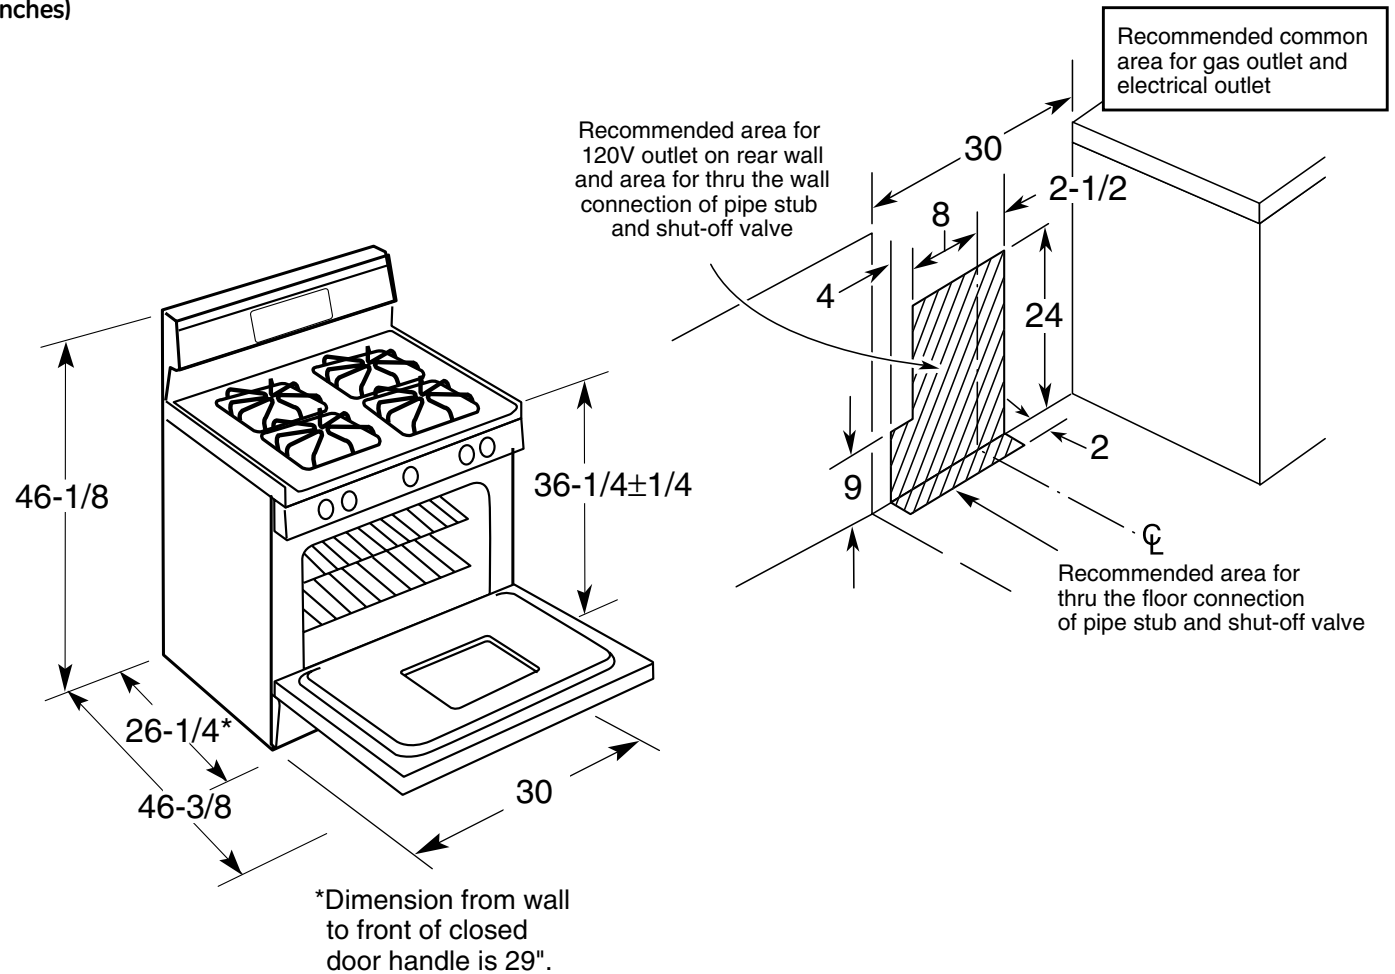

JGBP36SEM

GE® 30" Free-Standing Self-Clean Gas Range

Dimensions and Installation Information (in inches)

Note: Dimension from the wall to the front of the closed door handle is 29". Depth to front edge of cooktop 25-1/4".

Optional Gas Range Accessory Drip Pans for Sealed and Standard Burner Models:

(Available at additional cost)

To order these accessory drip pans, call toll-free 800-626-2002.

Electrical Rating: 120V, 60Hz, 5A

Installation Information: Before installing, consult installation instructions packed with product for current dimensional data.

For answers to your Monogram®, GE Profile™ or GE® appliance questions, visit our website at ge.com or call GE Answer Center® service, 800.626.2000.