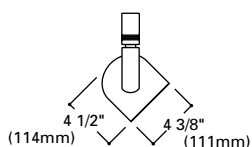

Max. Extension:
7 3/4" [197mm]

L4011 Colletto Roundback Cylinder

Finish: White (P), Black (MB), White with White Baffle (P/W)

Lamp: 75W PAR30

Accessories: L1972 Barn Doors, L214 UV Filter, L200 Series Filters, L275 Louver
Barn door accessory allows use of filters, lenses or louver.