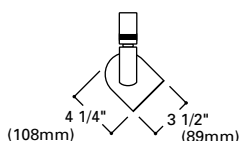

Max. Extension:
7 1/2" [191mm]

L4010 Colletto Roundback Cylinder

Finish: White (P), Black (MB), White with White Baffle (P/W)

Lamp: 50W PAR20, 75W PAR16

Accessories: L1971 Barn Doors