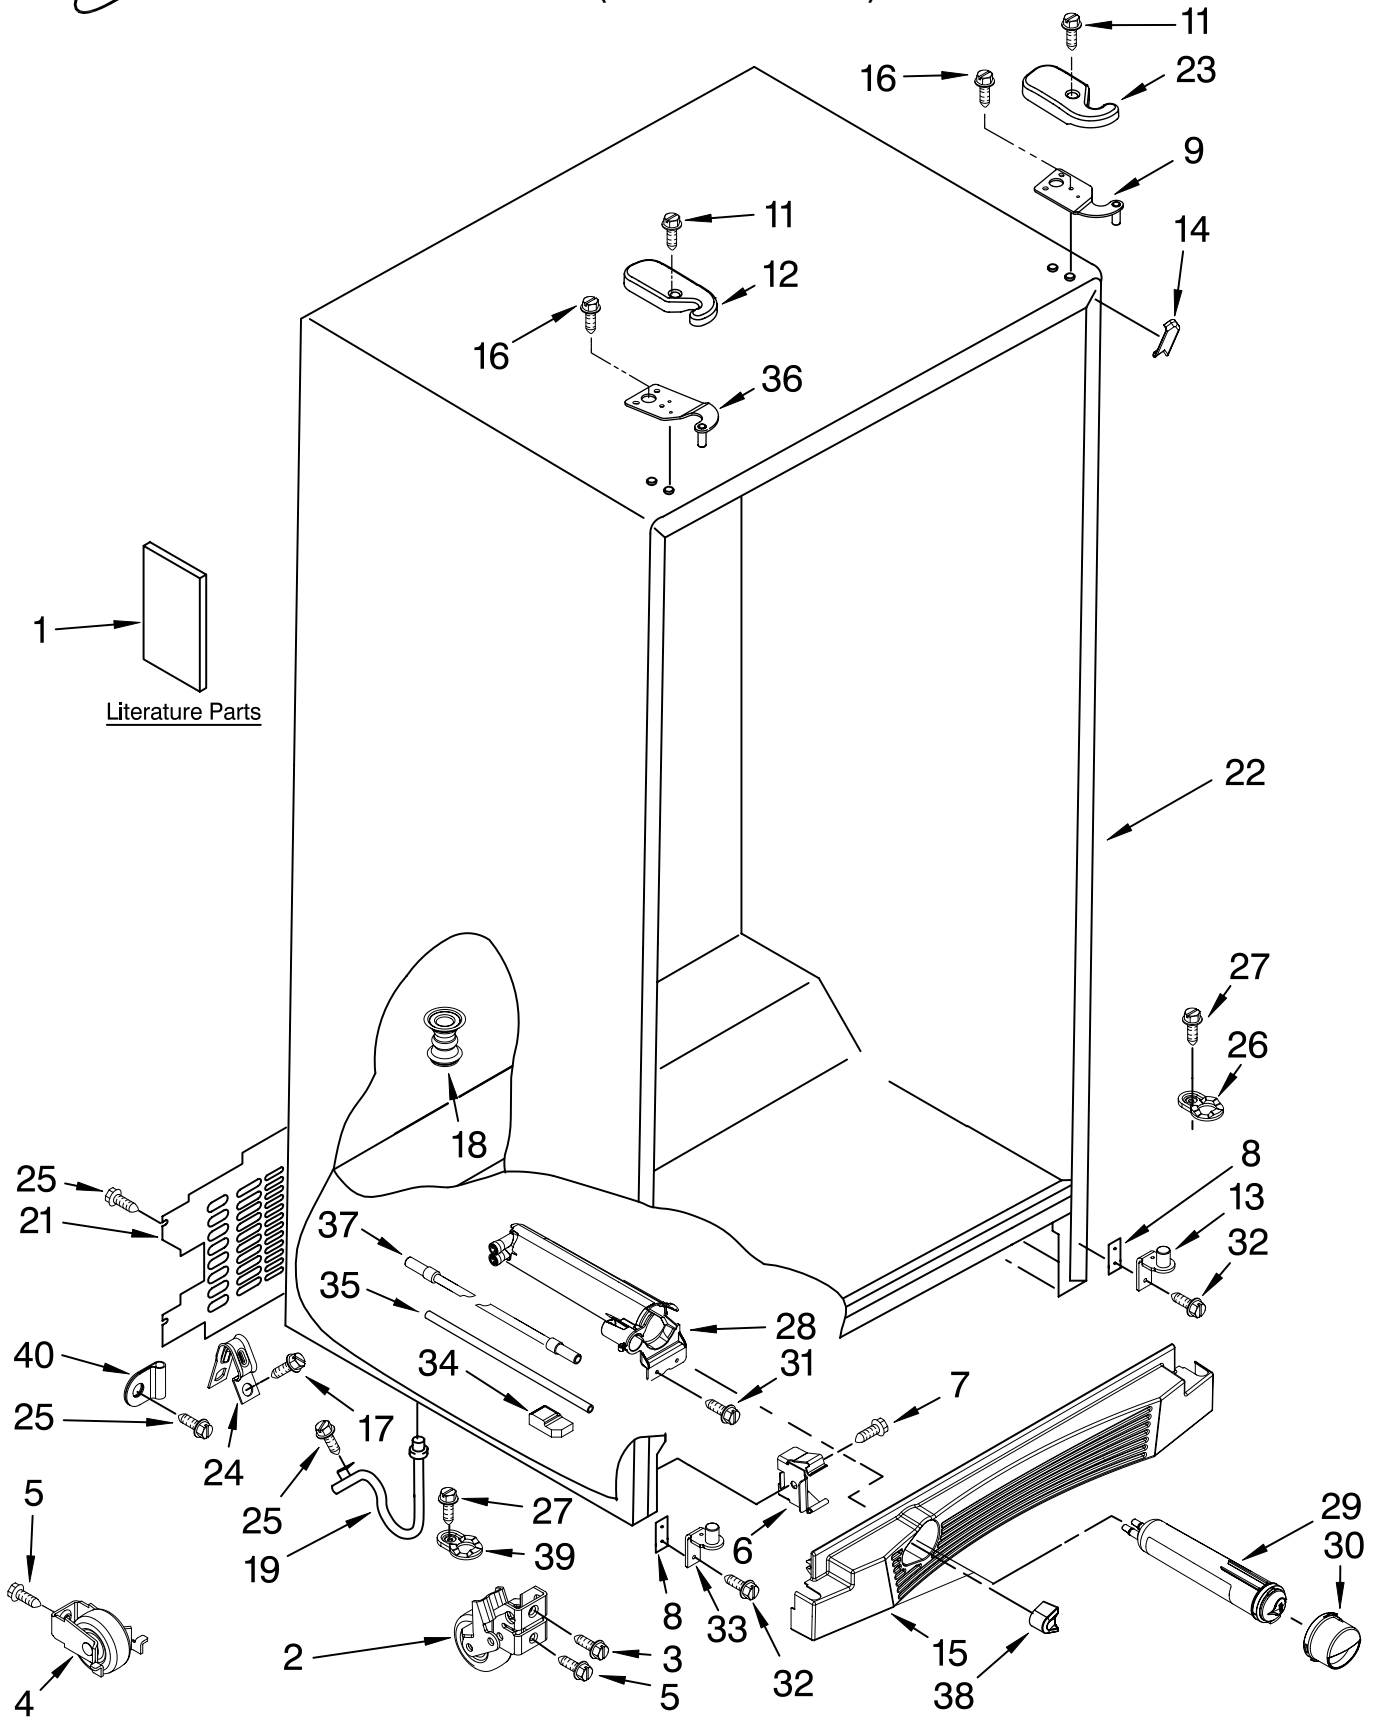

CABINET PARTS

For Models: GD5VVAXTY00

(Monochromatic Satina)

REFRIGERATOR

FOR ORDERING INFORMATION REFER TO PARTS PRICE LIST

CABINET PARTS

For Models: GD5VVAXTY00

(Monochromatic Satina)

Illus. No.	Part No.	DESCRIPTION	Illus. No.	Part No.	DESCRIPTION	Illus. No.	Part No.	DESCRIPTION
1		Literature Parts	13	2304322	Bottom Hinge (RC)	29	4396841	Water Filter
	2318830	Energy Guide	14		Filler, Wrapper	30		Cap, Water Filter
	2318505	Owner's Manual		W10143043	Apollo Grey Grille		2260502AP	Apollo Grey
	2304183	Service and Wiring Sheet	15			31	489500	Screw
	2220407	Modular Icemaker Service Sheet	16	2323580AP	Apollo Grey	32	3400113	Screw
	2308394	Instruction Sheet, Door Removal	17	489497	Screw	33	2303141	Bottom Hinge (FC)
2	2174748	Front Roller (2)	18	489464	Screw	34	2260519	Block, Housing Support
3	3400517	Screw	19	2304888	Drain Fitting	35	2304708	Tube, Filter Outlet
4	2196236	Rear Roller (2)	20	2304937	Extension Tube	36	2203770	Hinge Top (FC)
5	489427	Screw	21	2188735	Cover, Unit	37	2319867	Tube, Filter Inlet
6	2155013	Clip, Grille	22		Cabinet (Not A Serviceable Part)	38		Button, Water Filter
7	488500	Screw	23				2260503AP	Apollo Grey
8	2156056	Shim	24	2203408AP	Apollo Grey	39	2223751	Door Closer, FC
9	2203771	Hinge Top (RC)	25	549193	Clamp, Service Cord	40	2305373	Clamp, Cord
11	8281227	Screw	26	489084	Screw			
12	2203407AP	Hinge Cover Apollo Grey	27	2155311	Door Closer, RC			
			28	489483	Screw			
			29	2260507	Housing, Water Filter			

FOR ORDERING INFORMATION REFER TO PARTS PRICE LIST