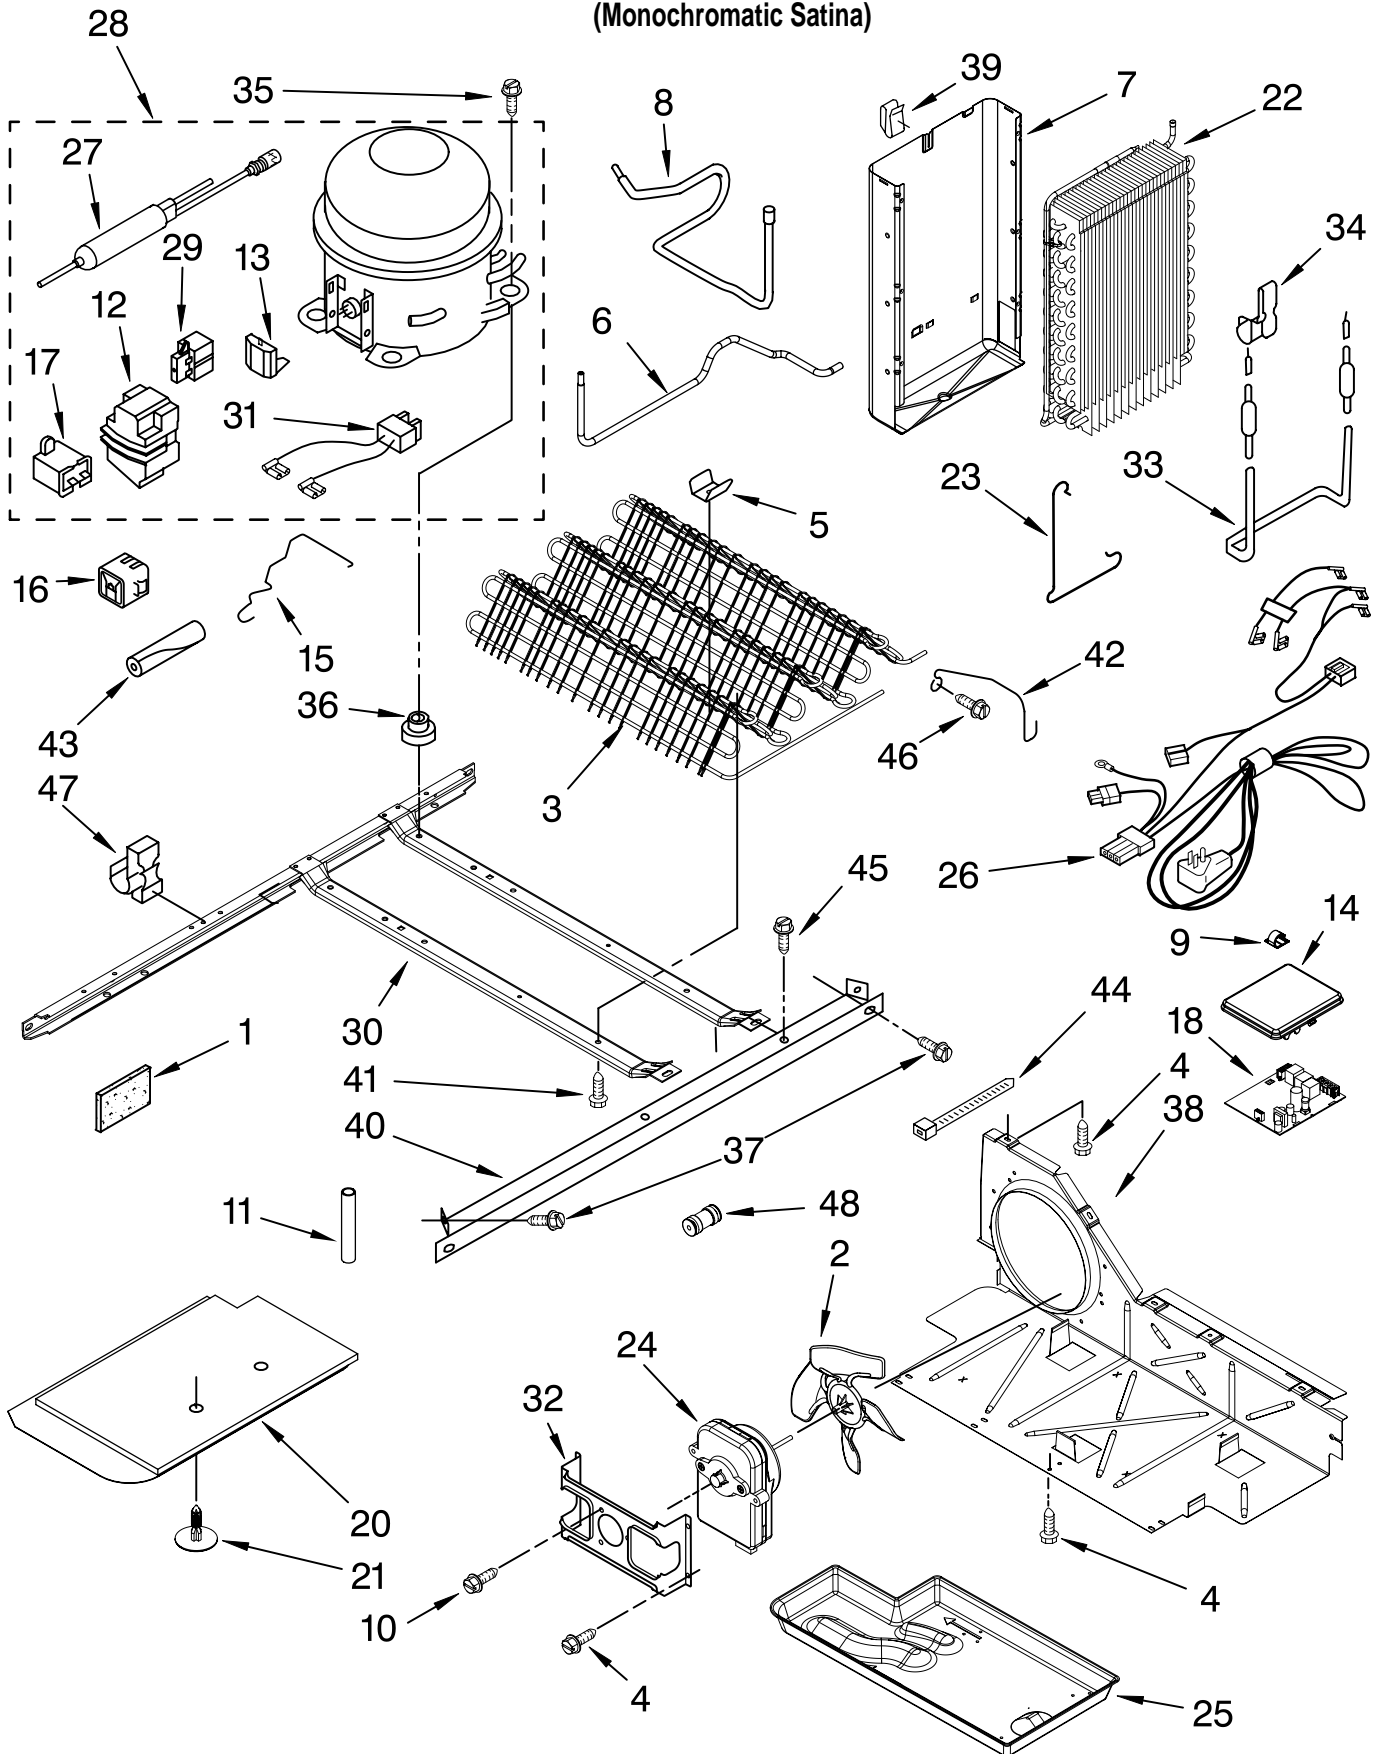

UNIT PARTS

For Models: GD5VVAXTY00
(Monochromatic Satina)

FOR ORDERING INFORMATION REFER TO PARTS PRICE LIST

UNIT PARTS
For Models: GD5VVAXTY00
(Monochromatic Satina)

Illus. No.	Part No.	DESCRIPTION
1	2169104	Sound, Insulation
2	2225834	Fan, Blade
3	W10121484	Condenser Assembly (Also order #11)
4	489464	Screw
5	2216914	Clip, Condenser
6	2261599	Tube, Condenser to Heat Loop
7	2217194	Heat Shield And Drain Pan
8	2205765	Tube, Suction
9	1115374	Clip, Wiring
10	8533993	Screw
11	W10132419	Bushing, Compressor
12	4387731	Cover (Service Only)
13	2154697	Overload (Service Only)
14	2188739	Cover
15	2255199	Clip, Retaining
16	2319792	Start-Device, Combination (Start Relay and Overload) for Production Compressor Only
17	2264017	Capacitor Production
	1118576	Service
18	2304078	Electronic Control
20	2304899	Unit Cover, Bottom
21	489396	Clip

Illus. No.	Part No.	DESCRIPTION
22	2188823	Evaporator
23	2161324	Clip
24	2188874	Motor, Fan
25	1105523	Tray, Evaporator
26	2310229	Harness, Unit
27		Drier
	2319825	Production
	2317845	Service
28	W10120456	Compressor (Includes Items 12, 13, 17, 27, 29, 31 & 36) (Also Order 876765 Tube Kit)
29	2183454	Relay (Service Only)
30	2304904	Unit Mounting Frame
31	4387765	Wire, Capacitor (Service Only)
32	2181929	Bracket, Fan Motor
33	2188175	Heater, Defrost
34	2304287	Clip, Heater
35	489373	Screw
36		Grommet (4)
	1100826	Production
	4387558	Service
37	489340	Screw
38	2196202	Air Baffle
39	2155547	Clip, Heat
40	2305374	Unit Mounting Rail
41	8281232	Screw

Illus. No.	Part No.	DESCRIPTION
42	2260517	Guard, Fan
43	2161302	Sleeve
44	2172840	Wire Tie
45	489427	Screw
46	489478	Screw
47	2261316	Clip, Wire & Tube
48	2305227	Union

**Following Parts Not Illustrated
and Optional Parts Not Included**

978025	Valve, Access (1/4")
978026	Valve, Access (5/16")
978027	Valve, Access (3/8")
978028	Valve, Access (1/2")
978029	Valve, Access (5/8")
978030	Valve, Access (3/4")
876764	Valve, Access (3/16")

REFRIGERANT CHARGE

5.0 oz.
(R-134A)