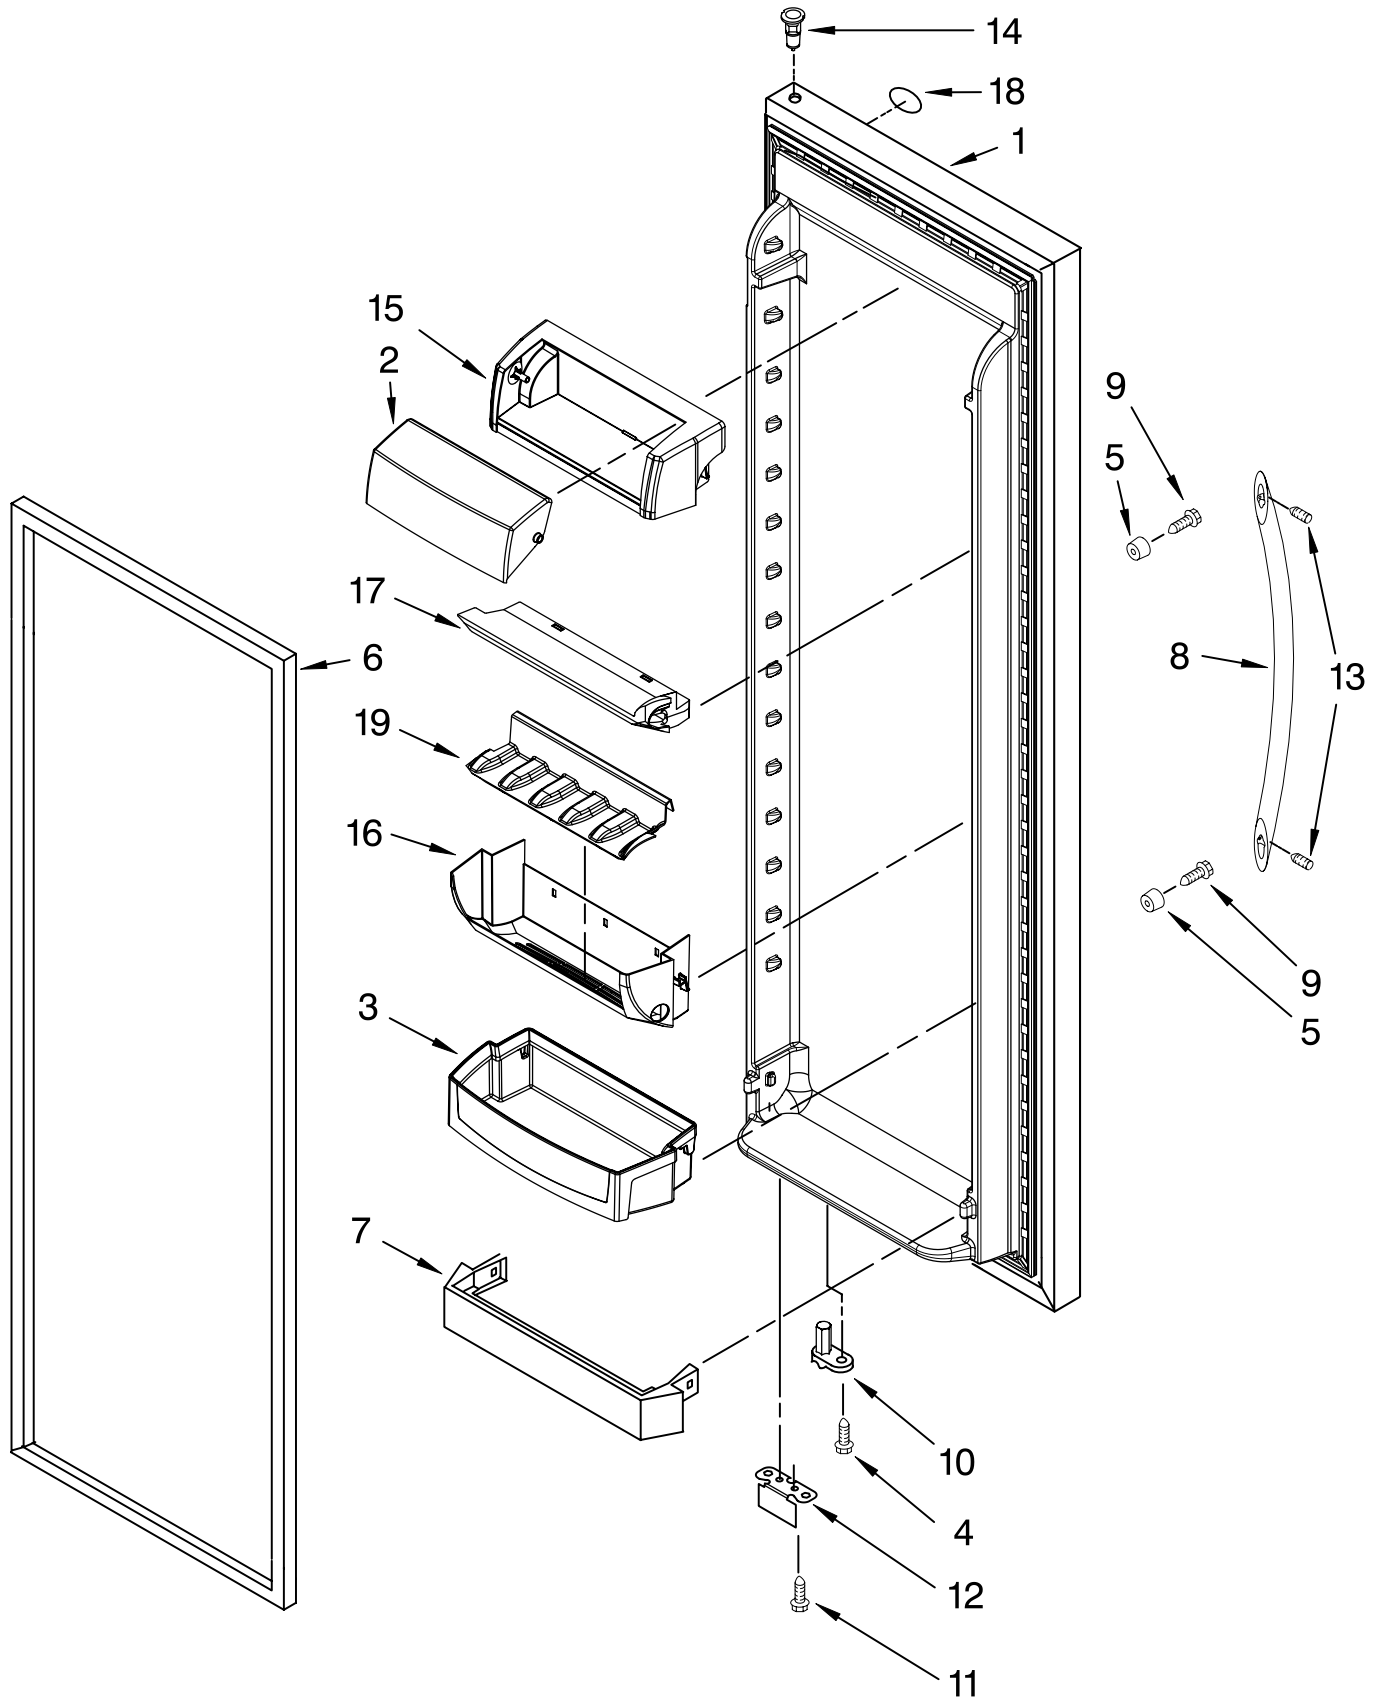

REFRIGERATOR DOOR PARTS

For Models: GD5VVAXTY00

(Monochromatic Satina)

FOR ORDERING INFORMATION REFER TO PARTS PRICE LIST

REFRIGERATOR DOOR PARTS

For Models: GD5VVAXTY00

(Monochromatic Satina)

Illus. No.	Part No.	DESCRIPTION
1		Refrigerator Door (Includes Item #6)
	W10135462	Mono Satina
2	2255421	Dairy Door
3	2223239K	Door Bin (3)
4	3400012	Screw
5	2219698	Clip
6		Door Gasket, Magnetic
	2221302	Mist
7	2223727	Trivet
8		Handle
	2254600S	Stainless
9	488208	Screw
10	2182178	Door Closer, Upper Cam
11	489420	Screw
12		Bracket, Door Stop
	2206629	White
13	W10010140	Set Screw
14	2308050	Thimble, Top
15	2255420	Door Compartment
16	2255422	Frame, Can Rack
17	2255424	Air Diffuser Asm
18	2220214	Nameplate
19	2255423	Floor, Can Rack