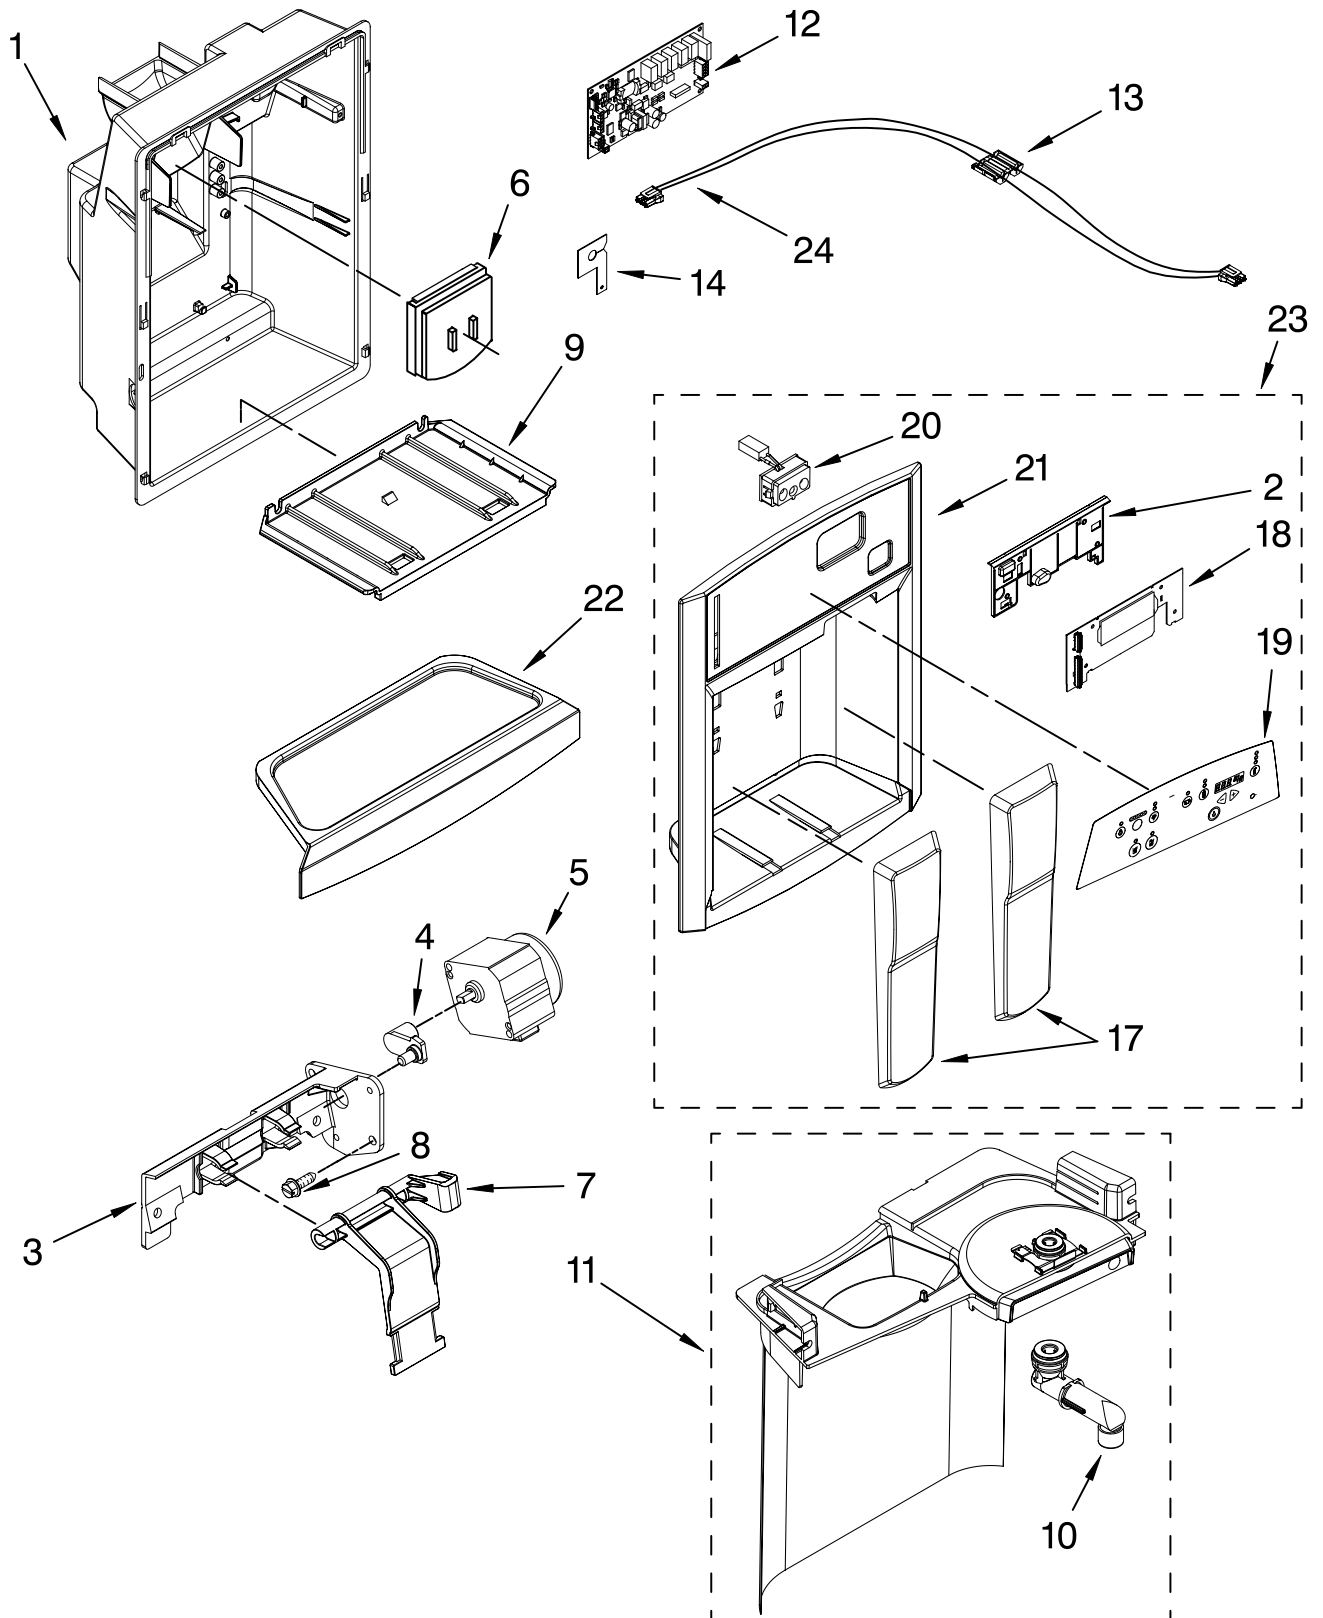

Following Parts Not Illustrated

2310084 Wire Assembly,
Freezer Door

2317709 Tube,
Water Dispenser

DISPENSER FRONT PARTS

For Models: GD5VVAXTY00

(Monochromatic Satina)

FOR ORDERING INFORMATION REFER TO PARTS PRICE LIST