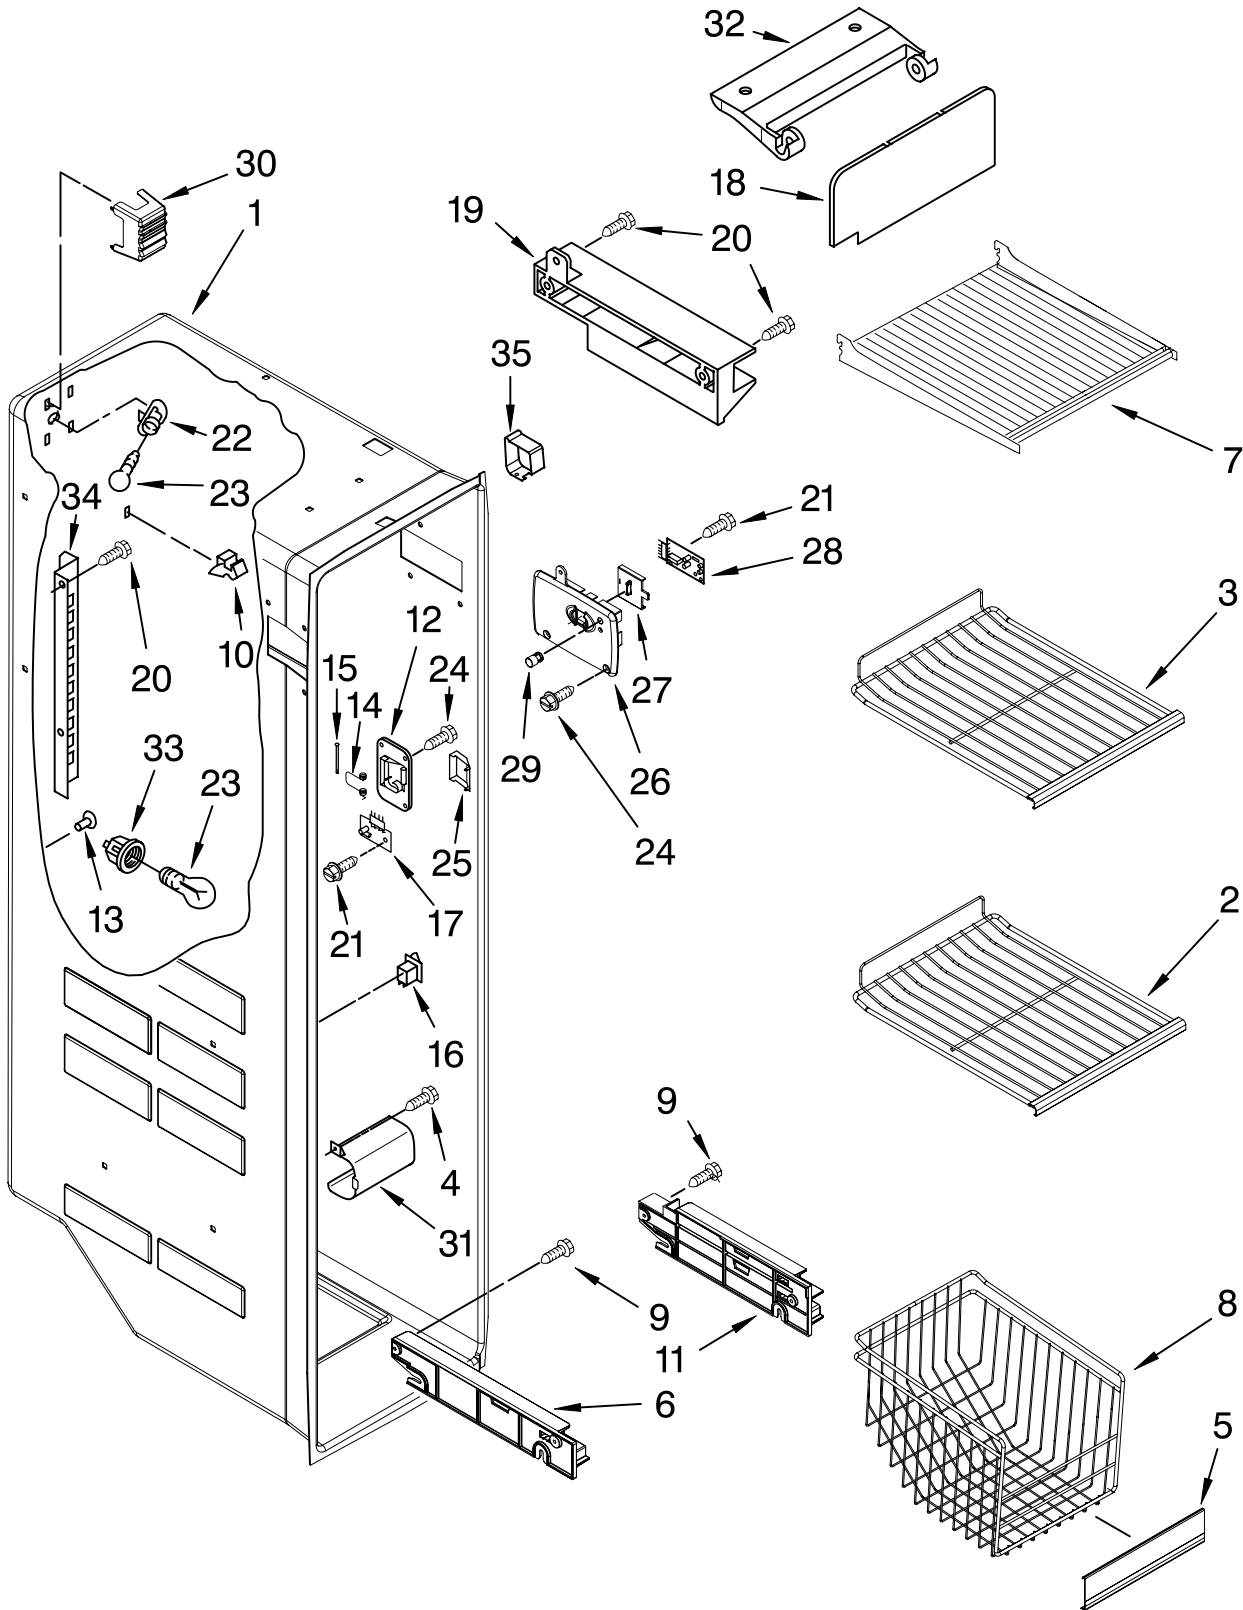

FREEZER LINER PARTS

For Models: GD5VVAXTY00

(Monochromatic Satina)

FOR ORDERING INFORMATION REFER TO PARTS PRICE LIST

FREEZER LINER PARTS

For Models: GD5VVAXTY00

(Monochromatic Satina)

Illus. No.	Part No.	DESCRIPTION
1		Liner (Not A Serviceable Part)
2	2211746K	Shelf, Slide Out (Lower)
3	2211742K	Shelf, Slide-Out (Upper)
4	3400893	Screw
5	2195905K	Trim, Basket
6		Shelf Track
	2301289	Right Side
	2301290	Left Side
7	2205837K	Shelf (2)
8	2301191	Basket, Sloped
9	W10004810	Screw (8)
10	842534	Clip, Air Duct (2)
11		Shelf Track, Dual
	2301291	Right Side
	2301292	Left Side
12	2198587	Cover, Emitter
13	941839	Hole Plug
14	2198635	Spring
15	2198634	Pin
16	1115373	Switch, Rocker Arm
17	2220398	P.C. Board Emitter
18	2255588	Cover, Ice Maker
19	2212321	Slide, Ice Maker Mounting
20	489478	Screw
21	489214	Screw
22	2162085	Light Socket
23	2255743	Light Bulb
24	8281185	Screw
25	2198633	Flipper
26	2255558	Cover, Receiver
27	2255562	Slide, Ice Maker Shut Off
28	2255114	P.C. Board, Receiver
29	2198643	Lens
30	2198589	Light Shield
31	2212340	Light Lens
32	2198641	Bracket, Ice Maker Cover
33	2155597	Socket, Light
34		Ladder
	2320024	Left Side
	2320025	Right Side
35	2303234	Shield, Wiring