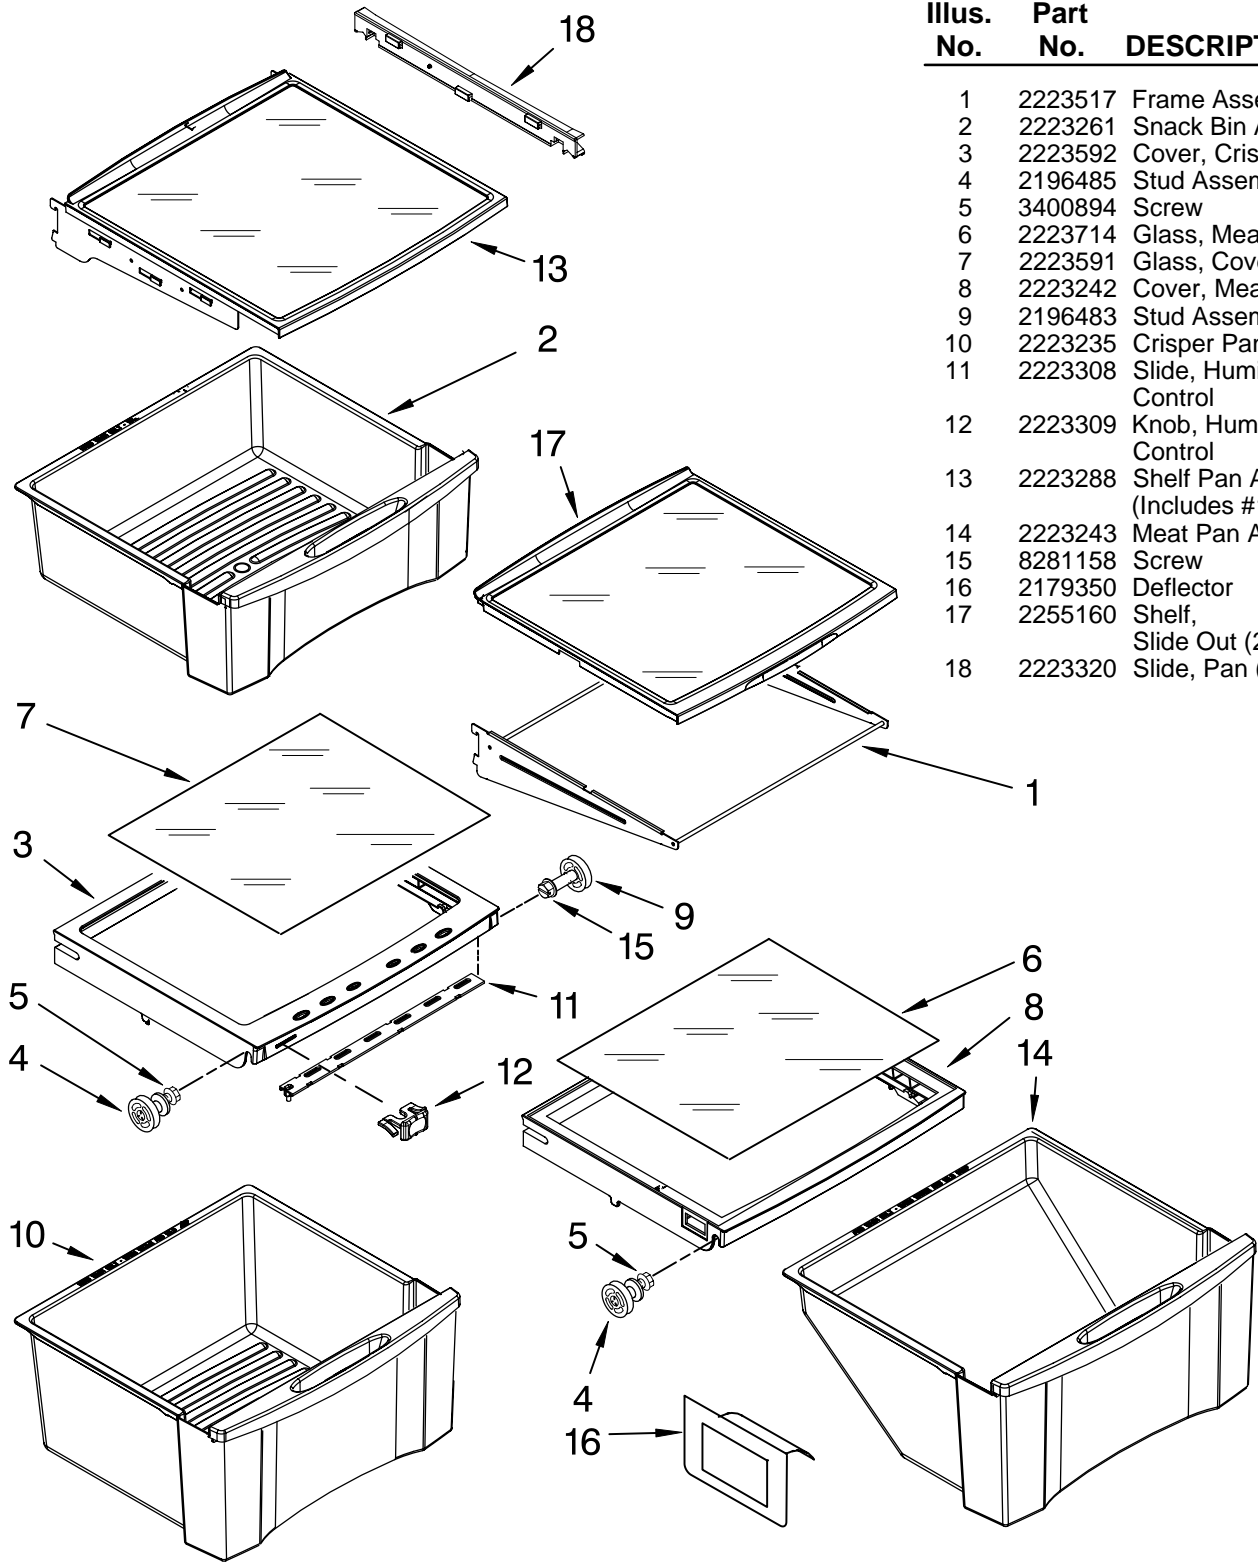

FOR ORDERING INFORMATION REFER TO PARTS PRICE LIST

REFRIGERATOR LINER PARTS

For Models: GD5VVAXTY00

(Monochromatic Satina)

Illus. No.	Part No.	DESCRIPTION
1		Liner (Not A Serviceable Part)
2	2194744	Escutcheon, Meat Pan Control
3	2182757	Slide Meat Pan Control
4	2257741	Louver
5	W10004810	Screw
6	1118894	Switch, Rocker Arm
7	2319866	Shelf Ladder
8	489478	Screw
9	2261601	Door Control Asm
10	2209753	Air Diffuser Assembly
11	2162085	Socket
12	2305226	Reservoir
13	2255743	Light Bulb
14	2209769	Light Lens
15	488280	Screw
16	2256035	Bracket, Dual Crisper
17	2311637	Wire Harness

FOR ORDERING INFORMATION REFER TO PARTS PRICE LIST

REFRIGERATOR SHELF PARTS

For Models: GD5VVAXTY00
(Monochromatic Satina)

Illus. No.	Part No.	DESCRIPTION
1	2223517	Frame Assembly (2)
2	2223261	Snack Bin Asm
3	2223592	Cover, Crisper
4	2196485	Stud Assembly
5	3400894	Screw
6	2223714	Glass, Meat Cover
7	2223591	Glass, Cover
8	2223242	Cover, Meat Pan
9	2196483	Stud Assembly
10	2223235	Crisper Pan Asm
11	2223308	Slide, Humidity Control
12	2223309	Knob, Humidity Control
13	2223288	Shelf Pan Assembly (Includes #18)
14	2223243	Meat Pan Assembly
15	8281158	Screw
16	2179350	Deflector
17	2255160	Shelf, Slide Out (2)
18	2223320	Slide, Pan (2)