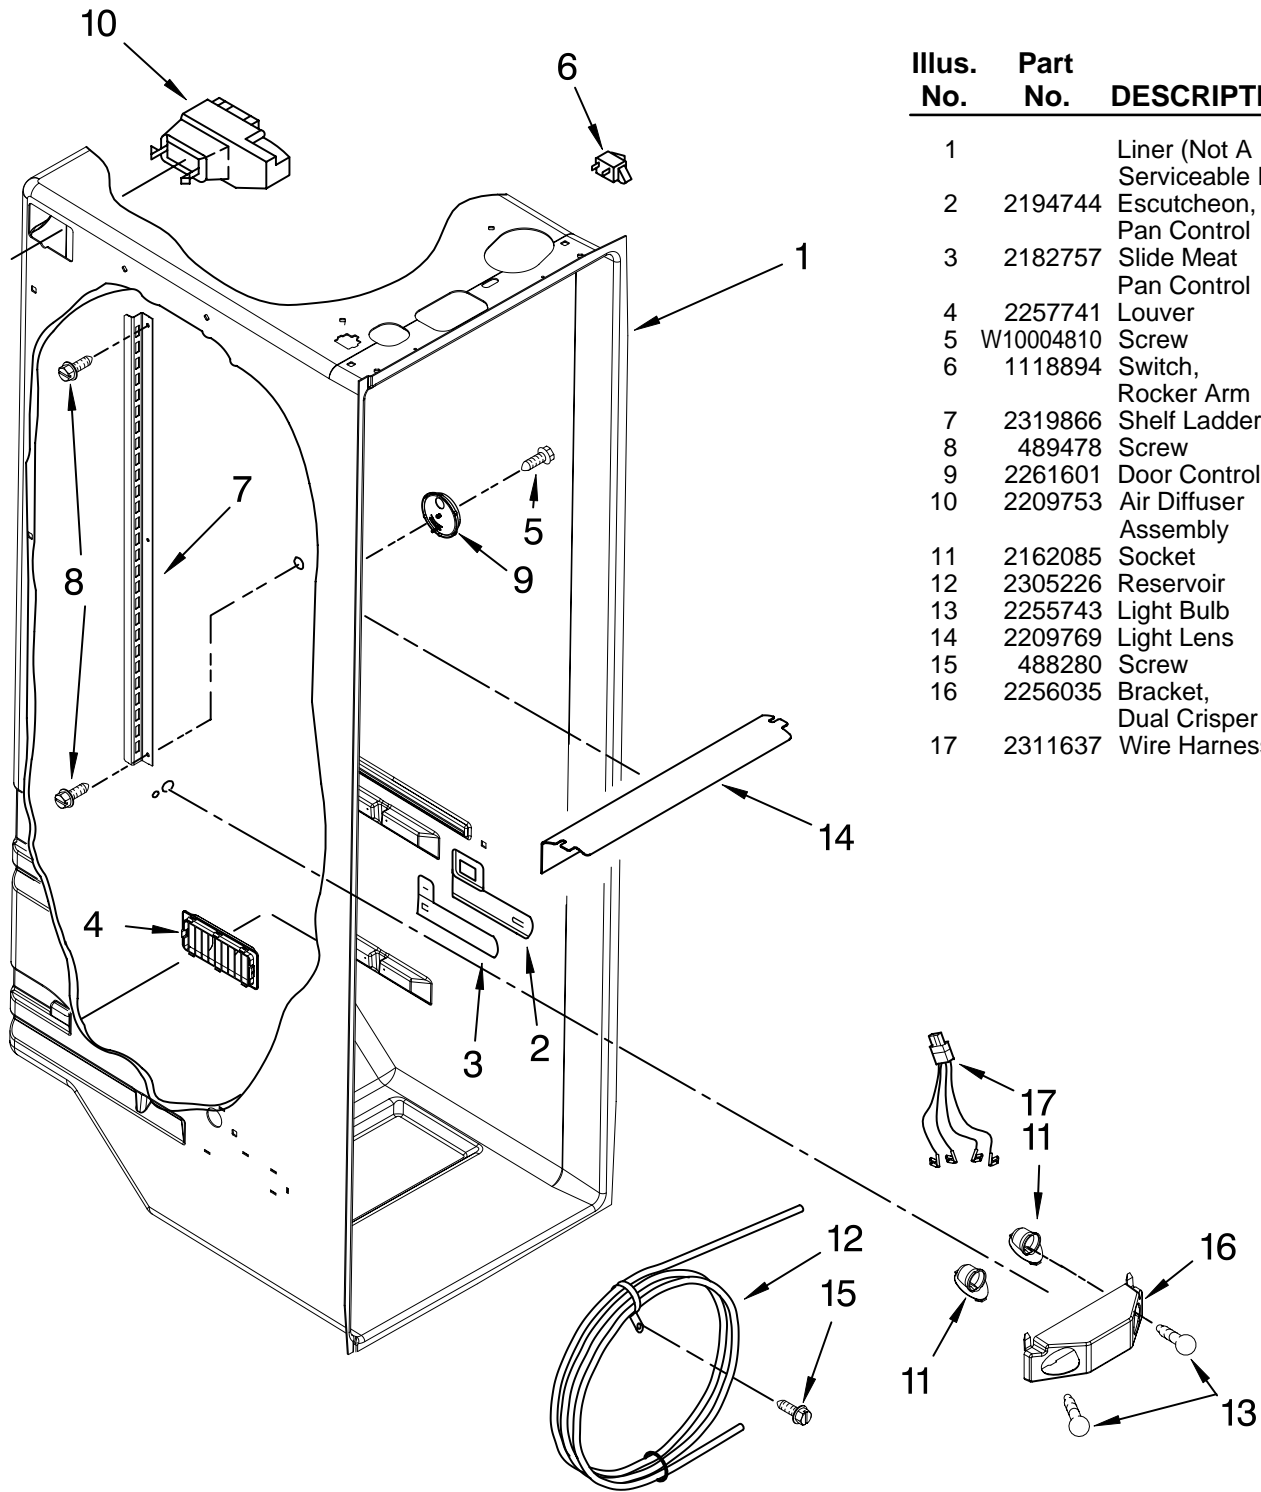

FOR ORDERING INFORMATION REFER TO PARTS PRICE LIST

REFRIGERATOR LINER PARTS

For Models: GD5VVAXTY00

(Monochromatic Satina)

Illus. No.	Part No.	DESCRIPTION
1		Liner (Not A Serviceable Part)
2	2194744	Escutcheon, Meat Pan Control
3	2182757	Slide Meat Pan Control
4	2257741	Louver
5	W10004810	Screw
6	1118894	Switch, Rocker Arm
7	2319866	Shelf Ladder
8	489478	Screw
9	2261601	Door Control Asm
10	2209753	Air Diffuser Assembly
11	2162085	Socket
12	2305226	Reservoir
13	2255743	Light Bulb
14	2209769	Light Lens
15	488280	Screw
16	2256035	Bracket, Dual Crisper
17	2311637	Wire Harness

FOR ORDERING INFORMATION REFER TO PARTS PRICE LIST

REFRIGERATOR SHELF PARTS

For Models: GD5VVAXTY00
(Monochromatic Satina)

Illus. No.	Part No.	DESCRIPTION
1	2223517	Frame Assembly (2)
2	2223261	Snack Bin Asm
3	2223592	Cover, Crisper
4	2196485	Stud Assembly
5	3400894	Screw
6	2223714	Glass, Meat Cover
7	2223591	Glass, Cover
8	2223242	Cover, Meat Pan
9	2196483	Stud Assembly
10	2223235	Crisper Pan Asm
11	2223308	Slide, Humidity Control
12	2223309	Knob, Humidity Control
13	2223288	Shelf Pan Assembly (Includes #18)
14	2223243	Meat Pan Assembly
15	8281158	Screw
16	2179350	Deflector
17	2255160	Shelf, Slide Out (2)
18	2223320	Slide, Pan (2)