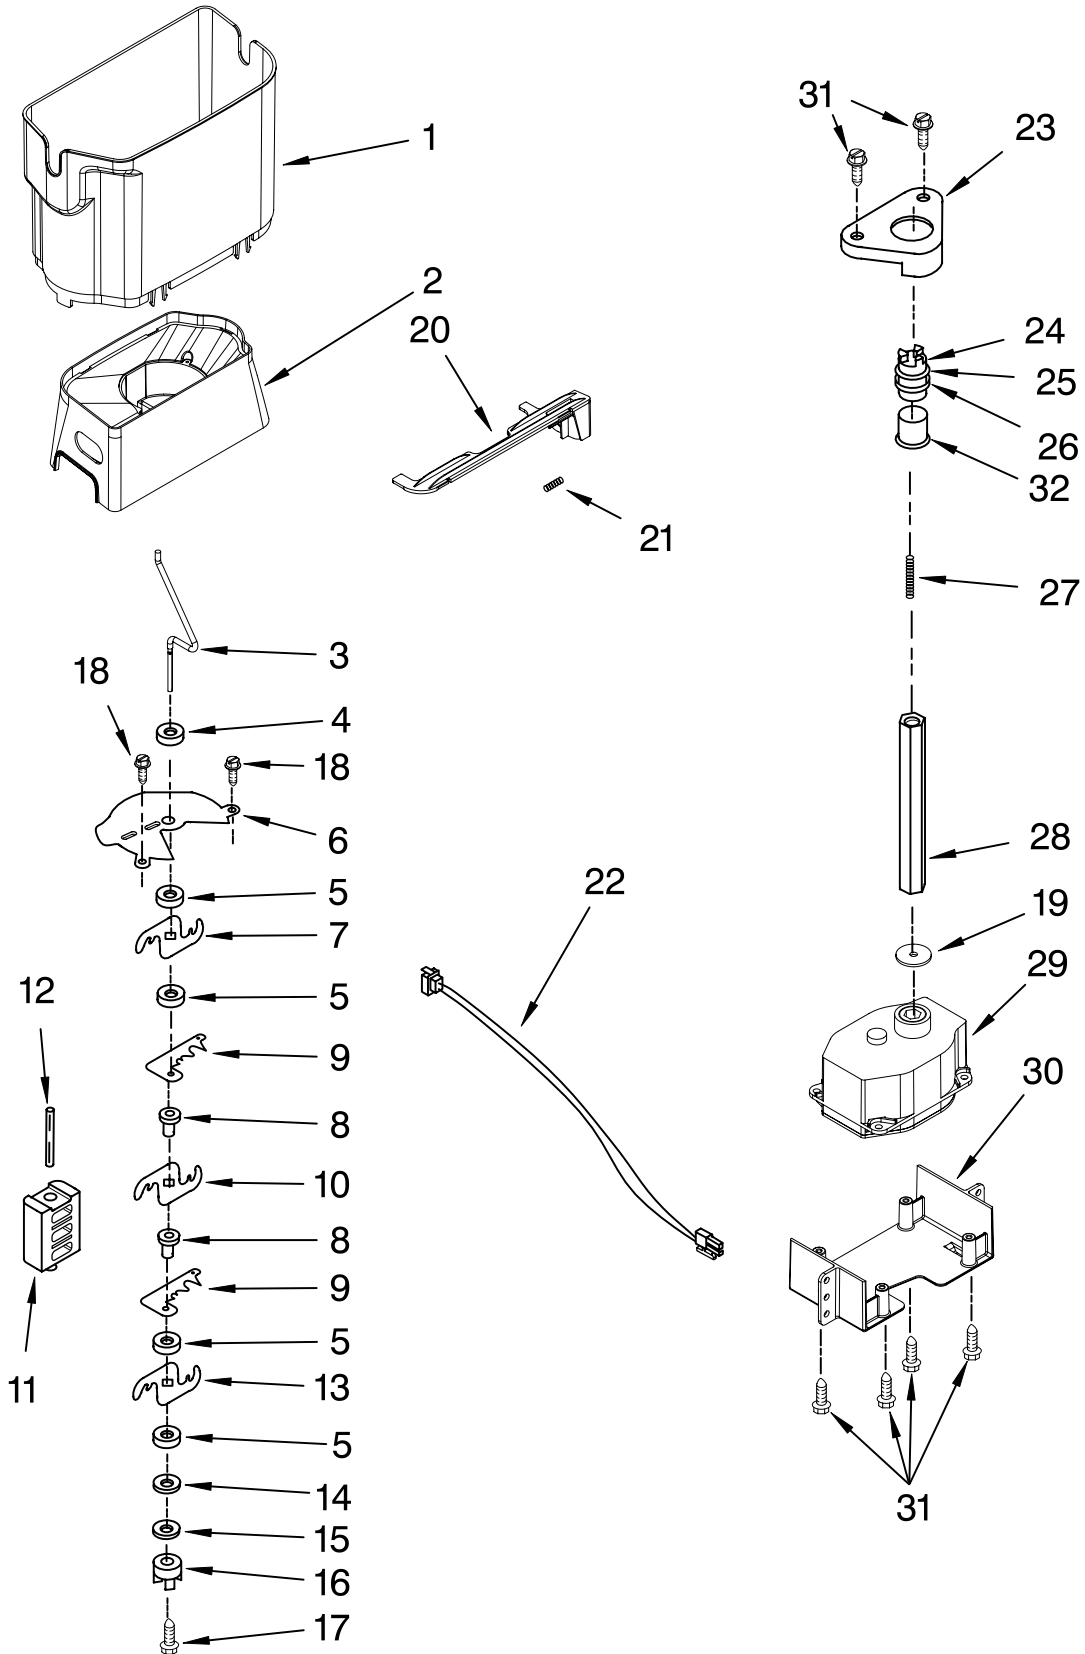

MOTOR AND ICE CONTAINER PARTS

For Models: GD5VVAXTY00

(Monochromatic Satina)

FOR ORDERING INFORMATION REFER TO PARTS PRICE LIST

MOTOR AND ICE CONTAINER PARTS

For Models: GD5VVAXTY00

(Monochromatic Satina)

Illus. No.	Part No.	DESCRIPTION
1	2305336	Ice Bin
2	2305206	Crusher Bin
3	2320327	Auger
4	2258220	Washer, Auger
5	1119007	Spacer, Flat (4)
6	2305244	Cover, Crusher
7	2257024	Blade, Rotary
8	1119005	Spacer, Step (2)
9	2257020	Blade, Fixed
10	2257023	Blade, Rotary
11	2198602	Block, Blade
12	489229	Roll Pin
13	2257022	Blade, Rotary
14	489235	Washer, Plain
15	2198661	Washer, Coupling
16	2220457	Coupling
17	8281164	Screw
18	3400065	Screw
19	2305382	Rubber Boot
20	2305443	Latch, Bin
21	2198608	Spring, Latch
22	2187813	Wire Assembly, IDI Motor
23	2212369	Holder
24	2220458	Coupling, Bottom
25	2198628	Seal
26	2212370	Washer
27	2198607	Spring
28	2305243	Drive Shaft
29	2252130	Dispenser, Motor
30	2305208	Bracket, Motor
31	8281163	Screw
32	2212365	Sleeve, Coupling
100	2320329	Ice Container (Complete)