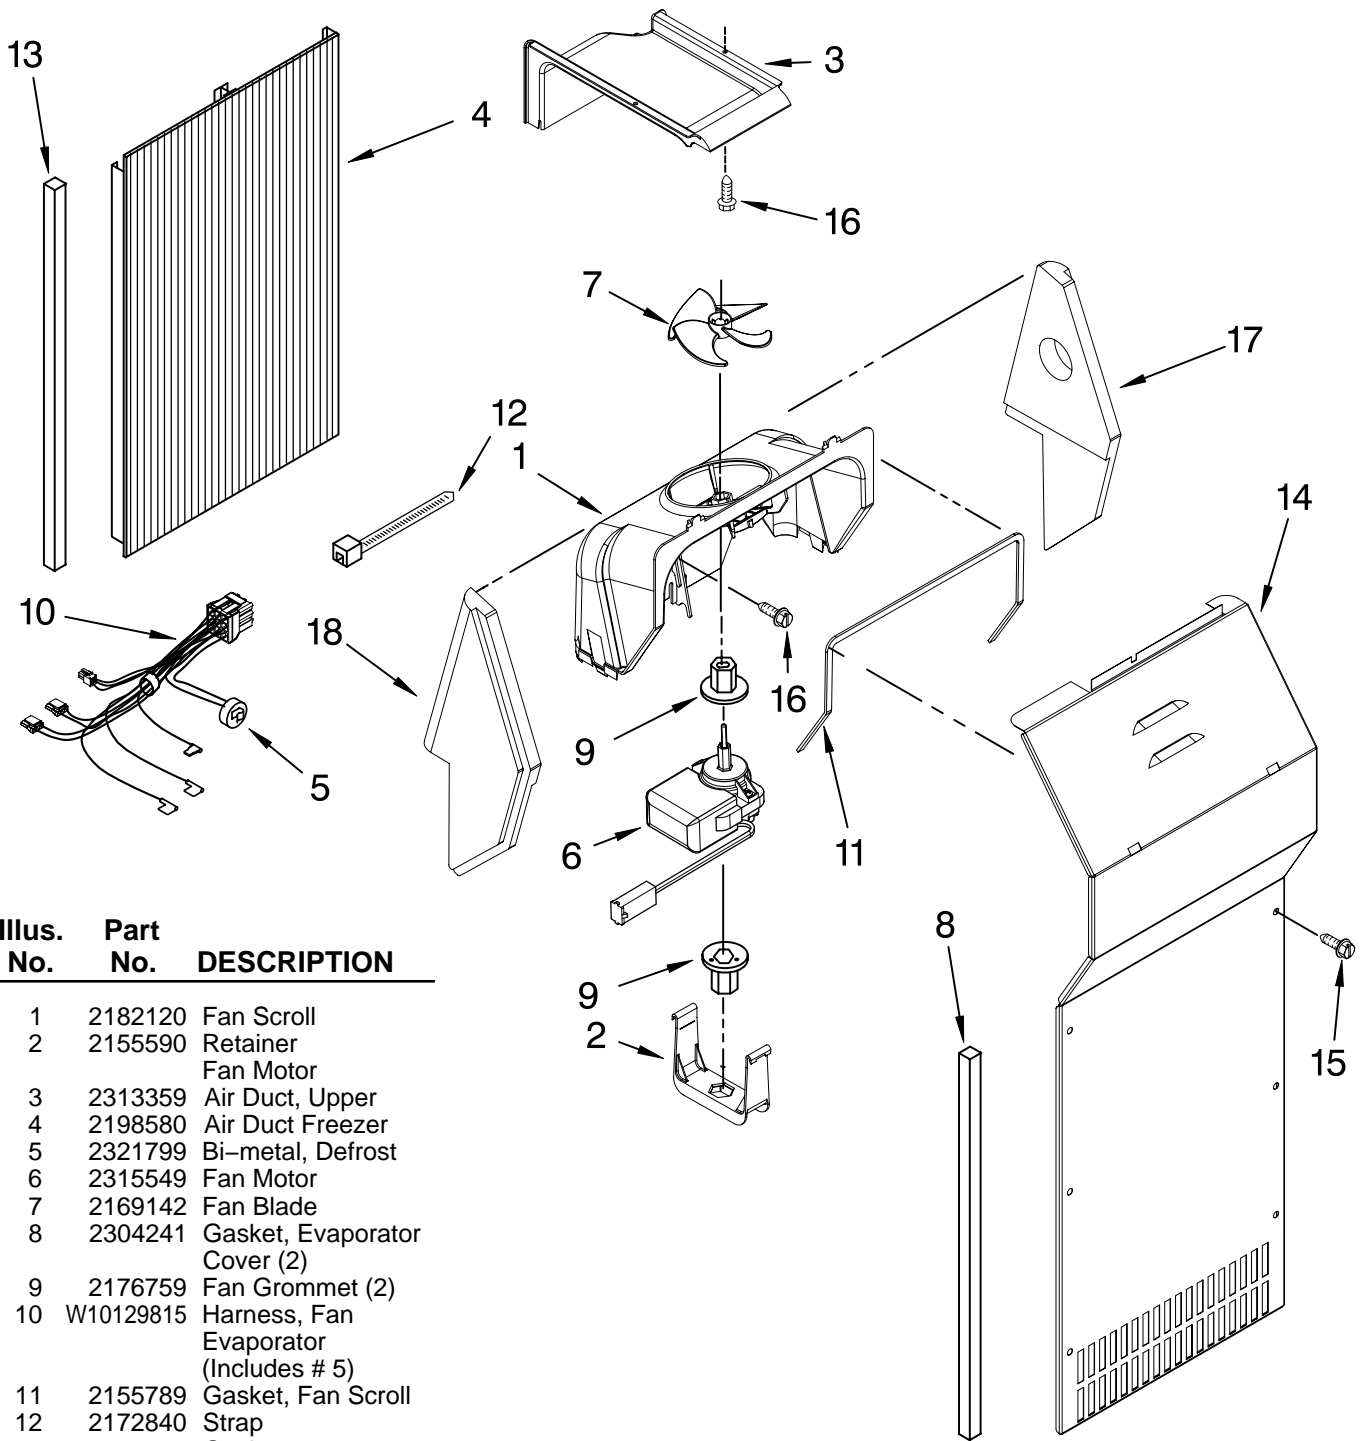

AIR FLOW PARTS

For Models: GD5VVAXTY00

(Monochromatic Satina)

Illus. No.	Part No.	DESCRIPTION
1	2182120	Fan Scroll
2	2155590	Retainer Fan Motor
3	2313359	Air Duct, Upper
4	2198580	Air Duct Freezer
5	2321799	Bi-metal, Defrost
6	2315549	Fan Motor
7	2169142	Fan Blade
8	2304241	Gasket, Evaporator Cover (2)
9	2176759	Fan Grommet (2)
10	W10129815	Harness, Fan Evaporator (Includes # 5)
11	2155789	Gasket, Fan Scroll
12	2172840	Strap
13	2203876	Gasket
14	2206314	Cover, Evaporator (Includes #8)
15	8281159	Screw (6)
16	489478	Screw
17	2203595	Support, R.S.
18	2203596	Support, L.S.

FOR ORDERING INFORMATION REFER TO PARTS PRICE LIST