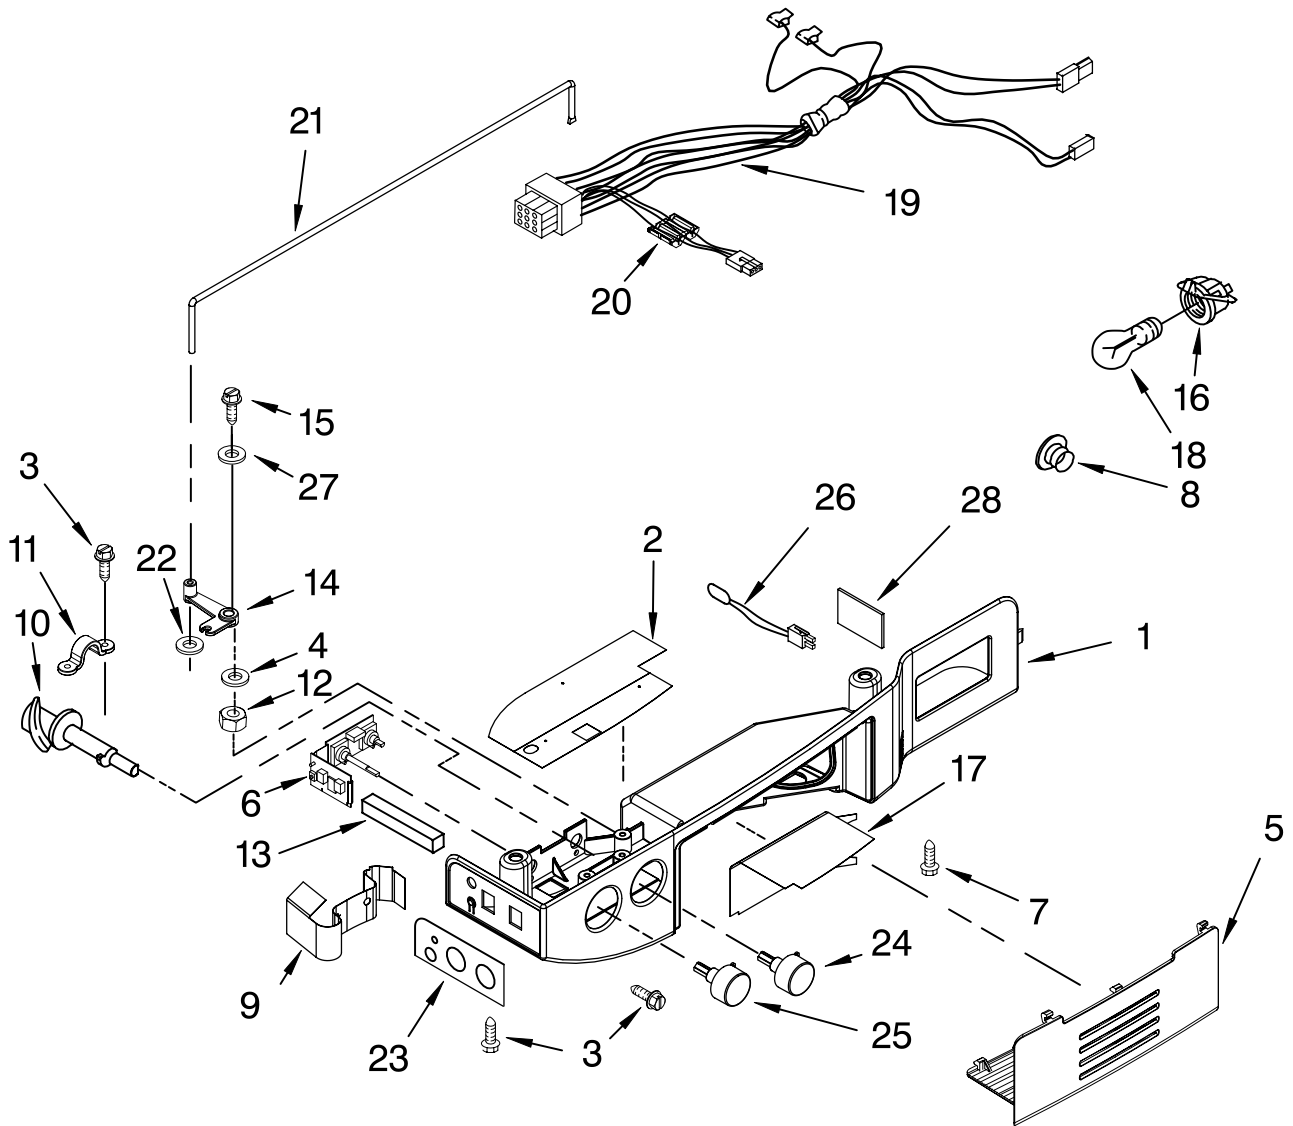

AIR FLOW PARTS

For Models: GD5VVAXTY00

(Monochromatic Satina)

Illus. No.	Part No.	DESCRIPTION
1	2182120	Fan Scroll
2	2155590	Retainer Fan Motor
3	2313359	Air Duct, Upper
4	2198580	Air Duct Freezer
5	2321799	Bi-metal, Defrost
6	2315549	Fan Motor
7	2169142	Fan Blade
8	2304241	Gasket, Evaporator Cover (2)
9	2176759	Fan Grommet (2)
10	W10129815	Harness, Fan Evaporator (Includes # 5)
11	2155789	Gasket, Fan Scroll
12	2172840	Strap
13	2203876	Gasket
14	2206314	Cover, Evaporator (Includes #8)
15	8281159	Screw (6)
16	489478	Screw
17	2203595	Support, R.S.
18	2203596	Support, L.S.

FOR ORDERING INFORMATION REFER TO PARTS PRICE LIST

CONTROL PARTS

For Models: GD5VVAXTY00

(Monochromatic Satina)

Illus. No.	Part No.	DESCRIPTION	Illus. No.	Part No.	DESCRIPTION	Illus. No.	Part No.	DESCRIPTION
1	2255222	Control Box	11	2255413	Bearing Body	20	2308165	Ferrite Bead
2	2261773	Shield	12	3400971	Nut, Hex	21	2255228	Connecting Rod
3	3196537	Screw (4)	13	2188928	Foam, Shield	22	489285	Fastener, Push-On
4	3400972	Washer	14	2255227	Pivot Arm	23	2255611	Escutcheon, Control Box
5	2255225	Lens, Light	15	627068	Screw	24	2255232	Knob, RC
6	2304103	Electronic Control	16	2162085	Light Socket	25	2255992	Knob, FC
7	489084	Screw (2)	17	2255666	Shield, Heat	26	2188819	Thermistor
8	940014	Hole Plug	18	2255743	Light Bulb	27	489203	Spring Washer
9	2305538	Shield, Electrical (Internal)	19	2187965	Control Box Harness (Includes # 20)	28	2261265	Air Seal, Thermistor
10	2255226	Cam Assembly						