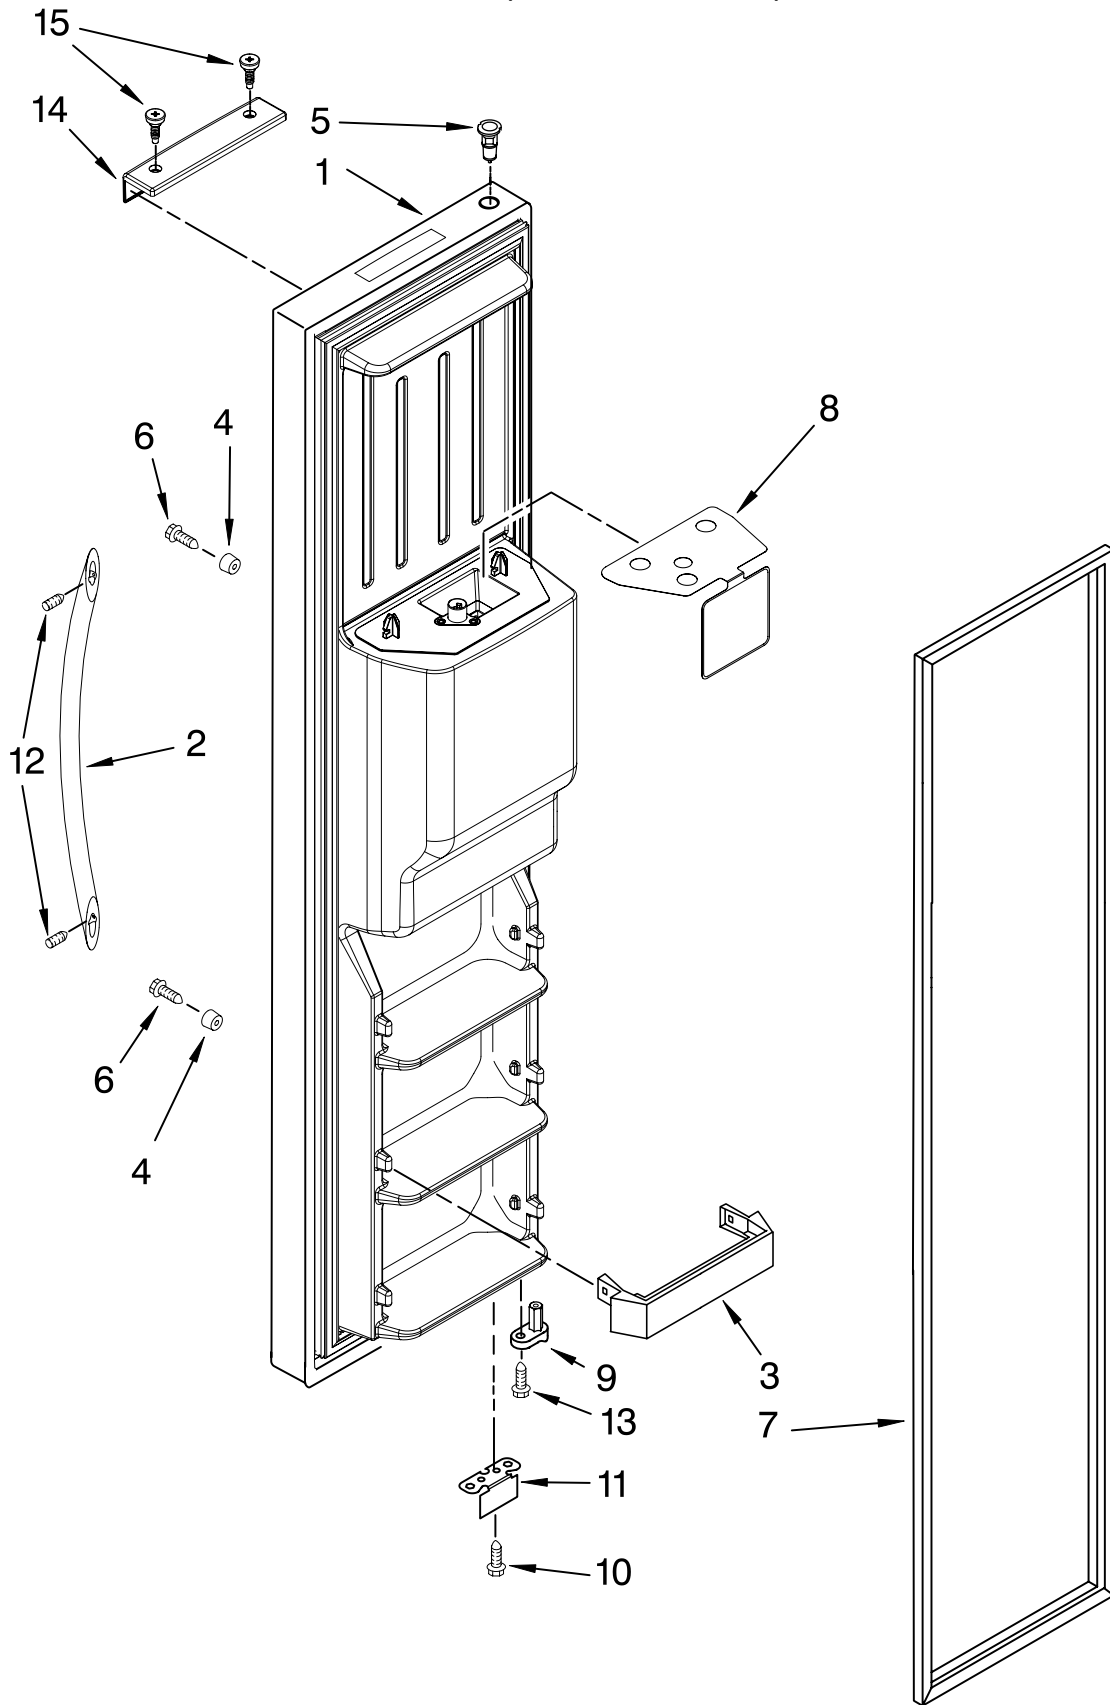

FREEZER DOOR PARTS

For Models: GD5VVAXTY00

(Monochromatic Satina)

FOR ORDERING INFORMATION REFER TO PARTS PRICE LIST

FREEZER DOOR PARTS

For Models: GD5VVAXTY00

(Monochromatic Satina)

<u>Illus. No.</u>	<u>Part No.</u>	<u>DESCRIPTION</u>
1		Freezer Door (Includes #8 And Dispenser Front Parts)
	W10135458	Mono Satina
2		Handle
	2254600S	Stainless
3	2171157K	Trivet (3)
4	2219698	Clip
5	2308050	Thimble, Top
6	488208	Screw
7		Door Gasket, Magnetic
	2221303	Mist
8	2304895	Safety Barrier
9	2182178	Door Closer, Upper Cam
10	489420	Screw
11		Bracket, Door Stop
	2323534	Black
12	W10010140	Set Screw
13	3400012	Screw
14	W10135454	Cover, Connector
15	W10146450	Screw

Following Parts Not Illustrated

2310084 Wire Assembly,
Freezer Door

2317709 Tube,
Water Dispenser