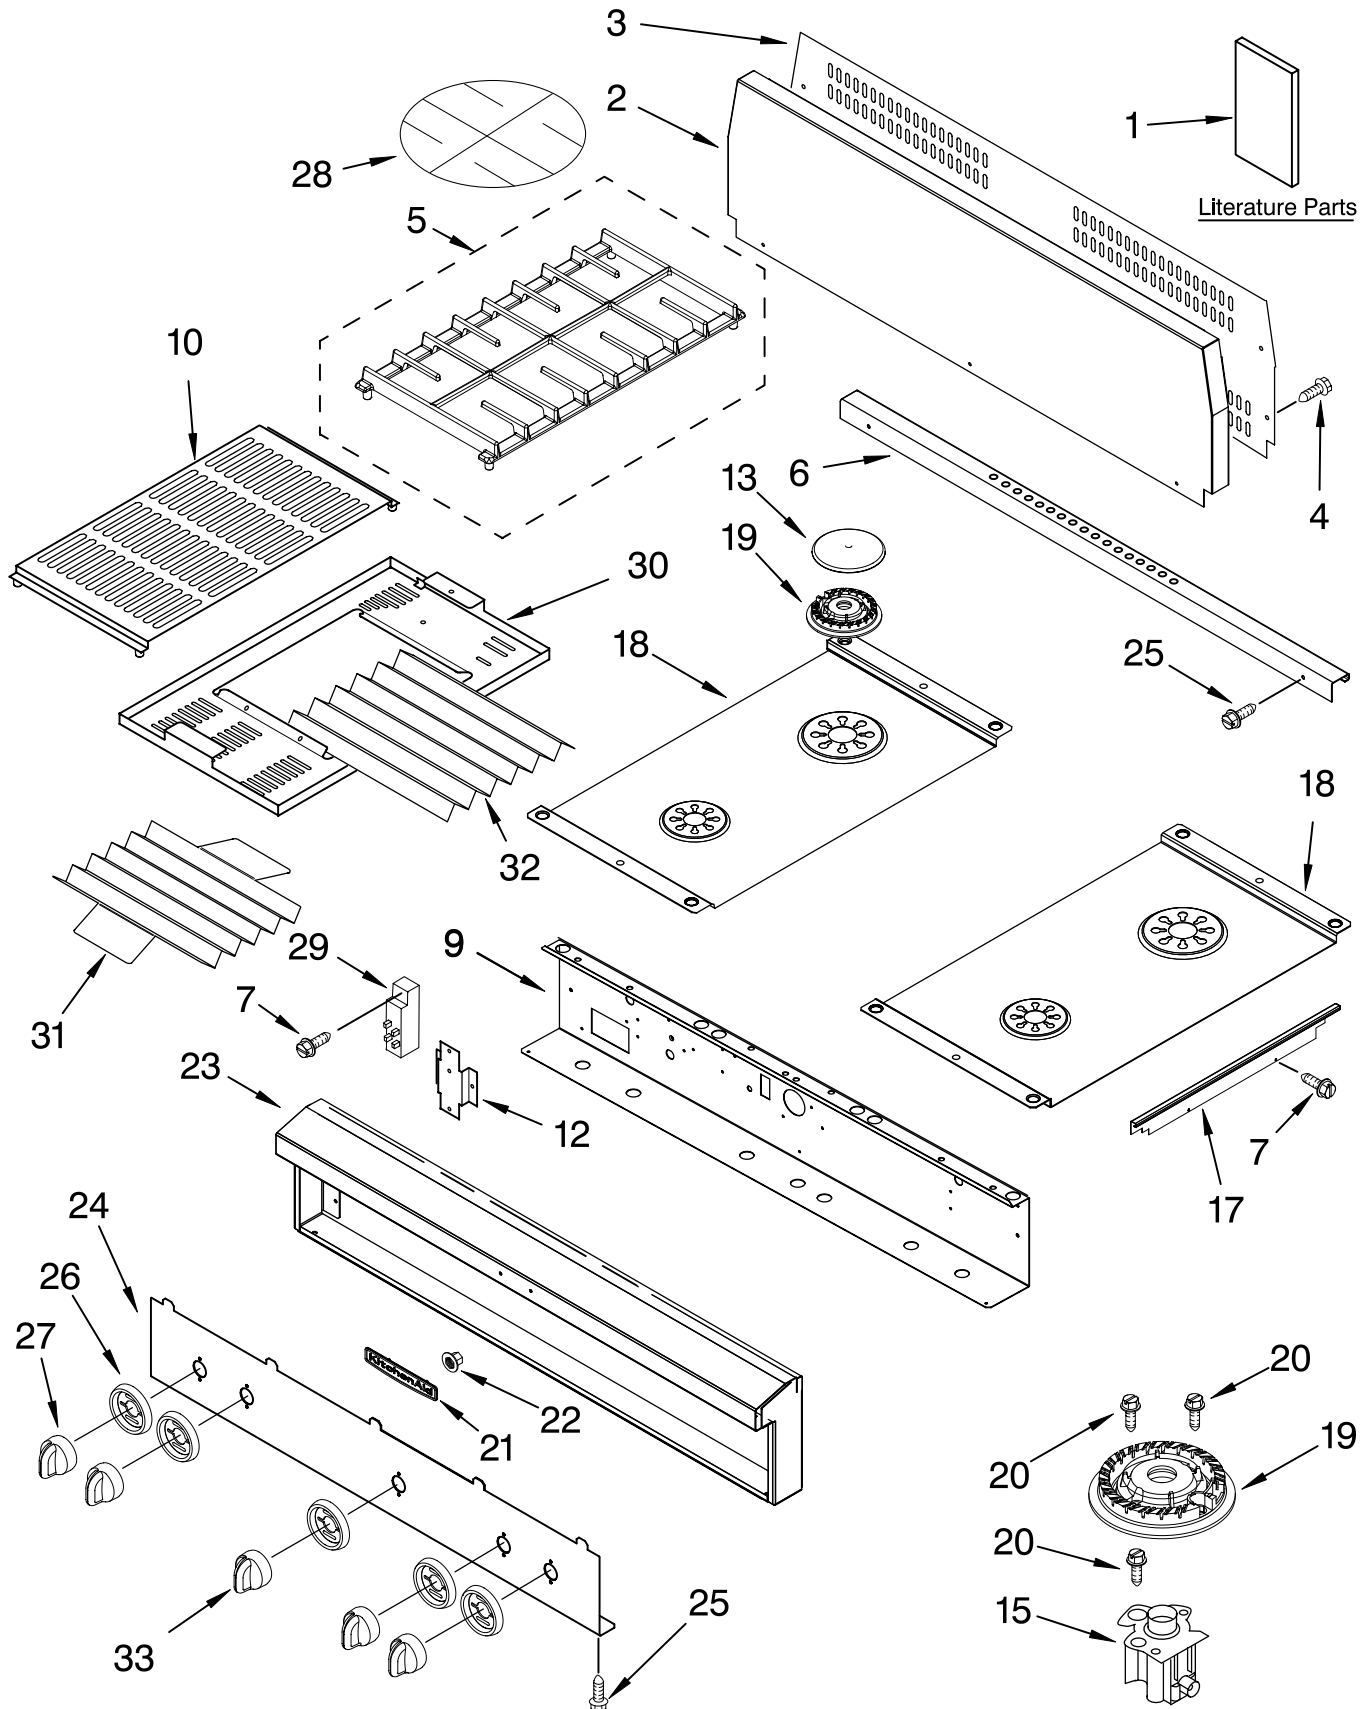

COOKTOP, BURNER AND GRATE PARTS

For Model: KGCP462KSS03
(Stainless Steel)

KitchenAid®

36" STAINLESS STEEL
PROFESSIONAL COOKTOP

FOR ORDERING INFORMATION REFER TO PARTS PRICE LIST

COOKTOP, BURNER AND GRATE PARTS

For Model: KGCP462KSS03

(Stainless Steel)

Illus. No.	Part No.	DESCRIPTION
1		Literature Parts
	8285586	Wiring Diagram
	8285588	Use & Care Guide
	8285479	Installation Instructions
	9759442	Instructions, LP Conversion
2	4454960	Backsplash
3	8284712	Support, Backsplash
4	3196537	Screw, 8-18 x 3/8
5	4457331	Grate, Burner
6	8284851	Trim, Island
7	3400843	Screw, 8-18 x 1/4
9	8285478	Support, Control Panel
10	4457151	Grate, Grill
12	4457260	Bracket, Spark
	4455243	14K (2)
13		Cap, Burner
	4455243	14K
	8284669	6K
15		Holder, Orifice
	8284669	6K (2)
	4456622	Turbo (2)
	4456920	Auxillary (2) Includes Orifice
17		Trim, Side
	4457294	Right Hand
	4457295	Left Hand
18	8284812	Cooktop, Black
	4449040	Screw (2)
	4449743	Screw (2)
19		Burner Head 14K
	4455849	Turbo (2)
	4455979	Auxillary (2)
20	3368921	Screw, 7-18 x 3/4
21	2005292	Nameplate
22	2004333	Palnut
23	4455217	Control Frame
24	4457159	Panel, Control
25	3196176	Screw, 8-18 x 1/2
26	4455192	Bezel, Knob
27	4454970	Knob, Burner
28	4455109	Plate, Simmer
29	8522423	Module, Spark 4-Burner
30	8284918	Frame, Wave Tray
31	8284919	Plate, Wave
32	8284917	Plate, Wave tray
	3177991	Screw
33	8284742	Knob, Grill