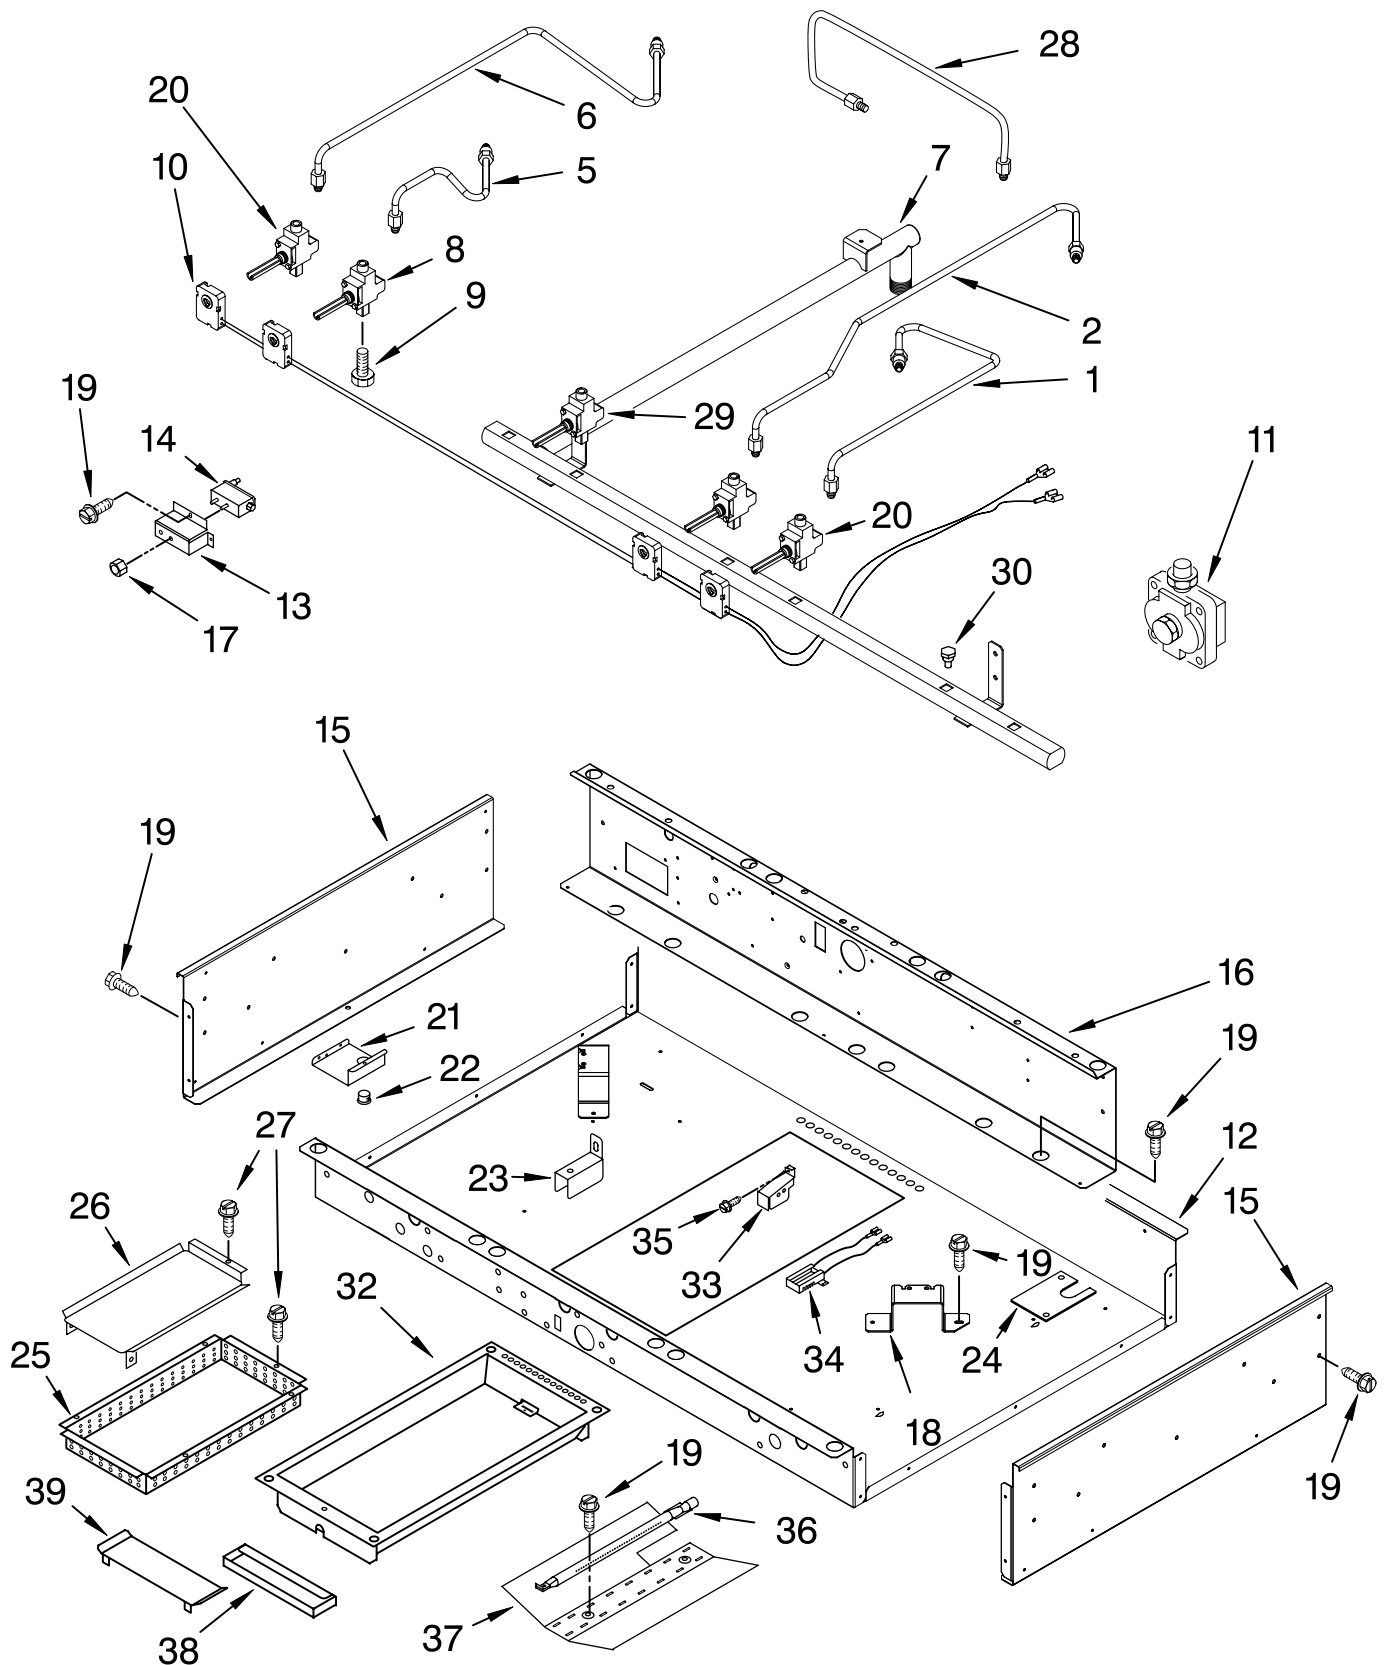

BURNER BOX, GAS VALVES, AND SWITCHES

For Model: KGCP462KSS03

(Stainless Steel)

FOR ORDERING INFORMATION REFER TO PARTS PRICE LIST

BURNER BOX, GAS VALVES, AND SWITCHES

For Model: KGCP462KSS03

(Stainless Steel)

Illus. No.	Part No.	DESCRIPTION	Illus. No.	Part No.	DESCRIPTION	Illus. No.	Part No.	DESCRIPTION
1	4455040	Tubing, Gas Burner – RF	11	9759091	Regulator, Pressure	24	8285361	Cover, Panel
2	4455041	Tubing, Gas Burner – RR	12	4457093	Burner Box	25	8285031	Box, Burner Lower
5	4455153	Tubing, Gas Burner – LF	13	8284795	Bracket, Grill Valve	26	8284960	Guard, Rear Spill
6	4455154	Tubing, Gas Burner – LR	14	8284858	Valve, Grill	27	3400843	Screw
7	8284749	Manifold (Includes Items #9 & #30)	15		Side, Burner Box	28	8284790	Tube, Grill
8	4456818	Valve, Burner (Turbo)		8285607	Right Hand	29	4456819	Valve, Gas Grill
9	8523704	Bolt, Valve		8285606	Left Hand	30	8284796	Plug, Manifold
10	4456911	Burner Switch & Harness Assembly	16	9759136	Support, Rear	32	8284787	Module, Grill Grill
	3192439	Seal, Switch	17	488130	Hex Nut	33	8284968	Bracket, Ignitor
			18	3192811	Bracket, Burner	34	8284941	Ignitor, Grill
			19	3177991	Screw, 8–18 x 1/4	35	3400855	Screw
			20	4456816	Valve, Burner Auxillary	36	8285052	Log Burner, Grill
			21	8284680	Cover Shelf	37	8284900	Deflector
			22	8284722	Bushing, Cover Shelf	38	8284791	Tray, Drip
			23	4449845	Bracket, Support	39	8285030	Guard, Spill

FOR ORDERING INFORMATION REFER TO PARTS PRICE LIST