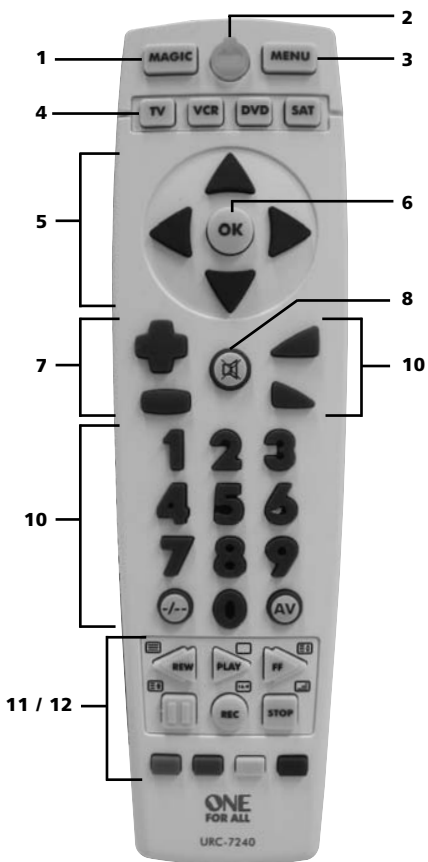

PICTURE OF THE ONE FOR ALL 4 REMOTE	3
INSTALLING THE BATTERIES	4
THE KEYPAD	4

SET UP

SETTING UP THE ONE FOR ALL 4	6
Direct code set up	6
Search Method	7
SET-UP CODES	
Televisions	11
Video Recorders	19
Satellite Receivers	21
Cable Converters	24
DVD Players	25

EXTRA FEATURES

Mode re-assignment (Changing a device mode)	8
Colour and brightness	9
Volume Punch Through	9

QUICK CODE REFERENCE	10

PROBLEM & SOLUTION	10

About Your URC-7240

Your ONE FOR ALL 4 Package contains:

- Your ONE FOR ALL 4 Remote
- Your ONE FOR ALL 4 Manual

Your manual is divided into two parts: set-up instructions and device codes.

You may need this guide again in the future, so please be sure to keep it.

Your ONE FOR ALL 4 needs 2 new "AA/LR6" alkaline batteries.

Your ONE FOR ALL 4 can operate four devices:

- TV : Television
- VCR : Video Recorder
- DVD : DVD Player
- SAT : Satellite Receiver or Cable Converter