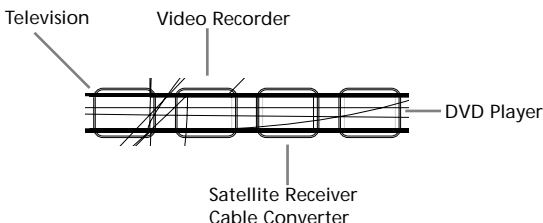

Important notes:

- Most TV's do not switch on pressing the POWER key. Please try pressing a "number" key or the "TV-text off" key to switch your TV back on.
- Some codes are quite similar. If your device does not respond or is not functioning properly with one of the codes, try another code listed under your brand.
- If your device's original remote control does not have a POWER key, press PLAY instead of POWER when setting up your device.
- Remember to press the correct device key before operating your device. Only one device can be assigned to a device key. If your original remote operates more than one device, you need to set up each device separately.

Devices can be found under the following keys: