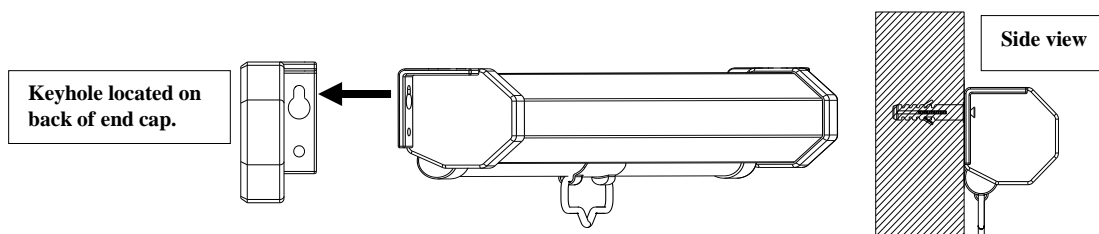

Screen Installation Methods

A. Flush Wall Installation

1. Measure the distance of the keyholes on the end caps and mark the location of where the screen is to be installed for the pre-drilled hole.
2. After marking the area and drilling the hole, insert the proper screw into the drilled hole and leave about 1/8" of an inch from the wall to mount the screen.
3. Mount your screen from the keyhole located on back of screen's left and right end caps.

B. Ceiling Installation

U-bolts included with Manual B-series for hanging from the ceiling using chains and S-hooks. (Chains and S-hooks not included)

Screen Operation

1. Pull the screen down from the lanyard or from the handle only at a 90-degree angle. The screen is designed to lock at 2 inch intervals. To achieve this, make sure to pull straight down and allowing the screen to come up to lock into place. **Do not attempt to pull the screen down by the surface or touch the screen, as it will damage the screen and void the warranty.**
2. To retract the screen, simply pull the screen down more than 2 inches with a quick snap of the wrist and guide it back up in to the housing without releasing the handle.