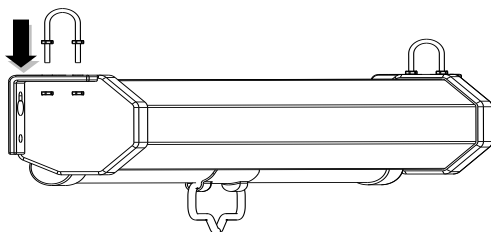

Screen Installation Methods

A. Flush Wall Installation

1. Measure the distance of the keyholes on the end caps and mark the location of where the screen is to be installed for the pre-drilled hole.
2. After marking the area and drilling the hole, insert the proper screw into the drilled hole and leave about 1/8" of an inch from the wall to mount the screen.
3. Mount your screen from the keyhole located on back of screen's left and right end caps.

Note: No hardware is included with this screen for installation. For wall mounting in to drywall, drywall anchors and screws will suffice to sustain the weight of this screen. For any other type of wall mounting, please consult with your local hardware store to obtain the proper hardware.

B. Ceiling Installation

U-bolts included with Manual B-series for hanging from the ceiling using chains and S-hooks. (Chains and S-hooks not included)

Screen Operation

1. Pull the screen down from the lanyard or from the handle only at a 90-degree angle. The screen is designed to lock at 2 inch intervals. To achieve this, make sure to pull straight down and allowing the screen to come up to lock into place. **Do not attempt to pull the screen down by the surface or touch the screen, as it will damage the screen and void the warranty.**
2. To retract the screen, simply pull the screen down more than 2 inches with a quick snap of the wrist and guide it back up in to the housing without releasing the handle.