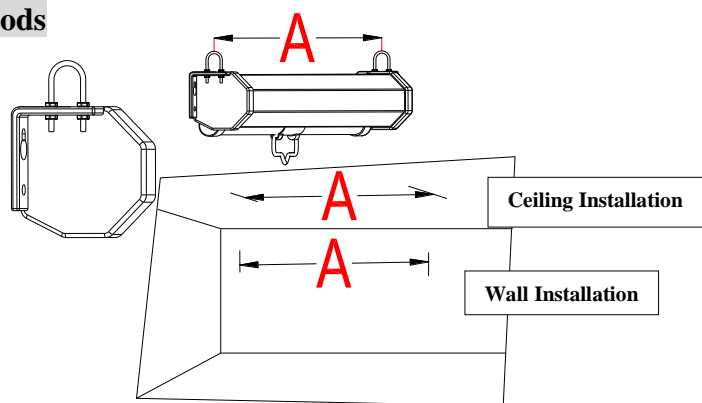

Screen Installation Methods

A. Flush Wall Installation

1. Measure the distance of the keyholes on the end caps and mark the location of where the screen is to be installed for the pre-drilled hole.
2. After marking the area and drilling the hole, insert the proper screw into the drilled hole and leave about 1/8" of an inch from the wall to mount the screen.
3. Mount your screen from the keyhole located on back of screen's left and right end caps.

Note: No hardware is included with this screen for installation. For wall mounting in to drywall, drywall anchors and screws will suffice to sustain the weight of this screen. For any other type of wall mounting, please consult with your local hardware store to obtain the proper hardware.

B. Ceiling Installation

U-bolts included with Manual B-series for hanging from the ceiling using chains and S-hooks. (Chains and S-hooks not included)

Screen Operation

1. Pull the screen down from the lanyard or from the handle only at a 90-degree angle. The screen is designed to lock at 2 inch intervals. To achieve this, make sure to pull straight down and allowing the screen to come up to lock into place. **Do not attempt to pull the screen down by the surface or touch the screen, as it will damage the screen and void the warranty.**
2. To retract the screen, simply pull the screen down more than 2 inches with a quick snap of the wrist and guide it back up in to the housing without releasing the handle.