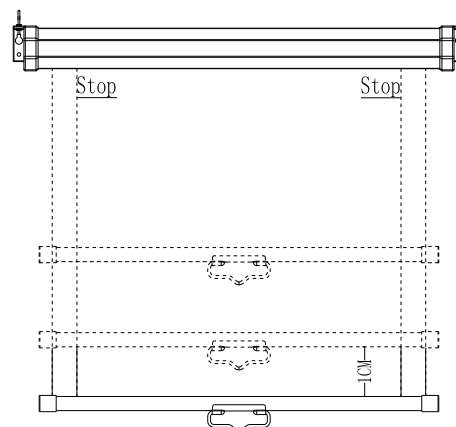

Screen Installation Methods

A. Flush Wall Installation

1. Measure the distance of the keyholes on the end caps and mark the location of where the screen is to be installed for the pre-drilled hole.
2. After marking the area and drilling the hole, insert the proper screw into the drilled hole and leave about 1/8" of an inch from the wall to mount the screen.
3. Mount your screen from the keyhole located on back of screen's left and right end caps.

Note: No hardware is included with this screen for installation. For wall mounting in to drywall, drywall anchors and screws will suffice to sustain the weight of this screen. For any other type of wall mounting, please consult with your local hardware store to obtain the proper hardware.

B. Ceiling Installation

U-bolts included with Manual B-series for hanging from the ceiling using chains and S-hooks. (Chains and S-hooks not included)

Screen Operation

1. Pull the screen down from the lanyard or from the handle only at a 90-degree angle. The screen is designed to lock at 2 inch intervals. To achieve this, make sure to pull straight down and allowing the screen to come up to lock into place. **Do not attempt to pull the screen down by the surface or touch the screen, as it will damage the screen and void the warranty.**
2. To retract the screen, simply pull the screen down more than 2 inches with a quick snap of the wrist and guide it back up in to the housing without releasing the handle.