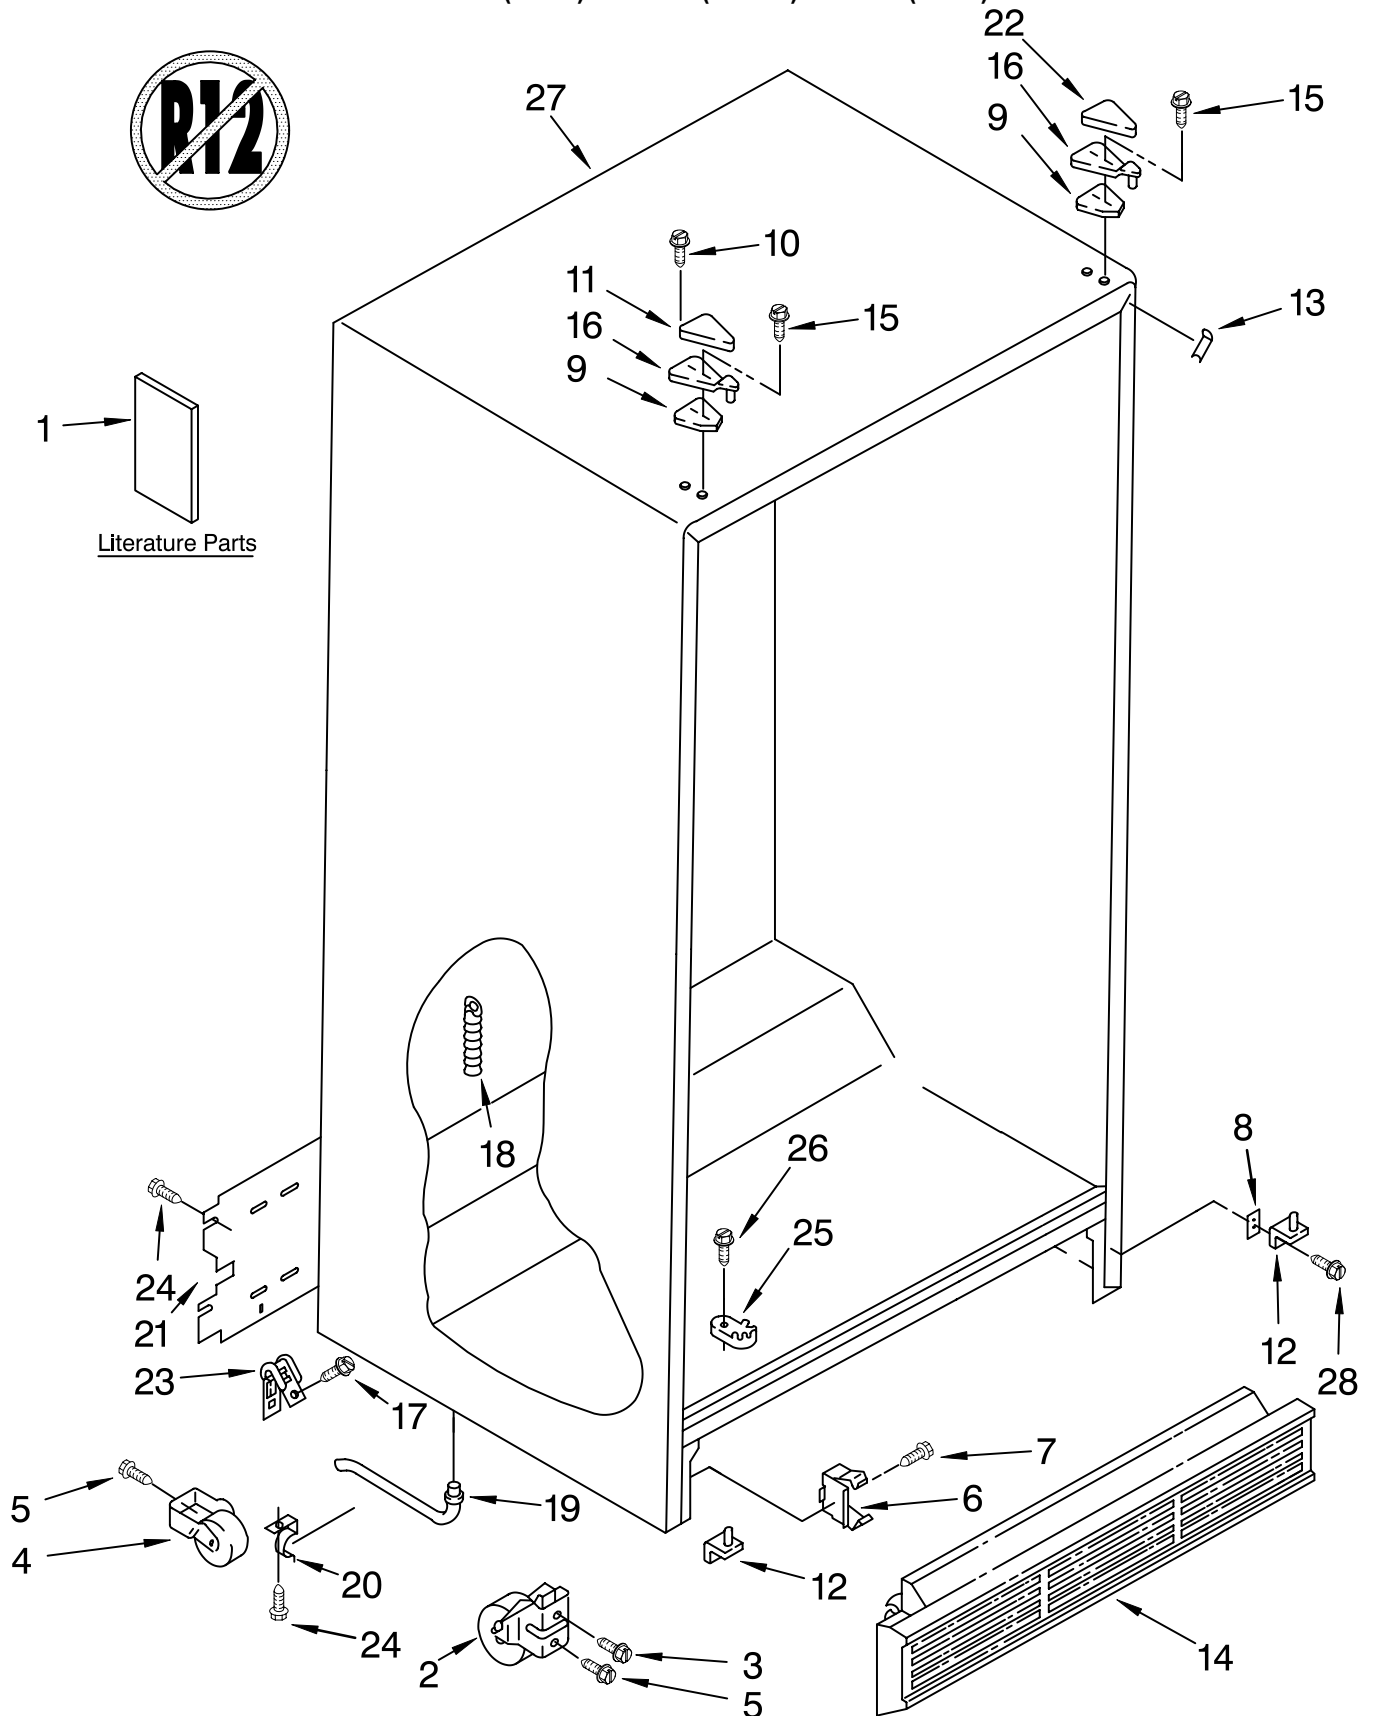

For Models: KRSR25KGWH03, KRSR25KGBT03, KRSR25KGBL03
(White) (Biscuit) (Black)

FOR ORDERING INFORMATION REFER TO PARTS PRICE LIST

CABINET PARTS

For Models: KRSR25KGWH03, KRSR25KGBT03, KRSR25KGBL03

(White)

(Biscuit)

(Black)

Illus. No.	Part No.	DESCRIPTION
1		LITERATURE PARTS
	LIT2206106	Use & Care Guide
	LIT2186638	Service & Wiring Sheet
	LIT2211864	Energy Label
2	2174748	Front Roller (2)
3	3400517	Screw
4	2196236	Roller (Rear) (2)
5	489427	Screw
6	2155013	Clip, Grille
7	489478	Screw
8	2156056	Shim
9	2196048	Shim, Hinge Top
10	489284	Screw
11		Hinge Cover
	1129262	White
	2186858	Biscuit
	2151694	Black
12	2171851	Hinge Bottom (2)
13		Filler, Wrapper
	2196094	White
	2196150	Biscuit
	2196097	Black
14		Grille
	2198470W	White
	2198470T	Biscuit
	2198470B	Black
15	489497	Screw
16	2196046	Hinge, Top (2)
17	489464	Screw
18	940139	Drain Fitting
19	1108438	Tube, Extension
20	1108439	Clip, Drain Tube
21	2186995	Cover, Unit
22		Hinge Cover
	1119787	White
	2186857	Biscuit
	2155938	Black
23	549193	Clamp, Service Cord
24	489084	Screw
25	2155311	Door Closer, Lower Cam (2)
26	489483	Screw
27		Cabinet (Not A Serviceable Part
28	489436	Screw, 8-18 X 1/2

FOR ORDERING INFORMATION REFER TO PARTS PRICE LIST