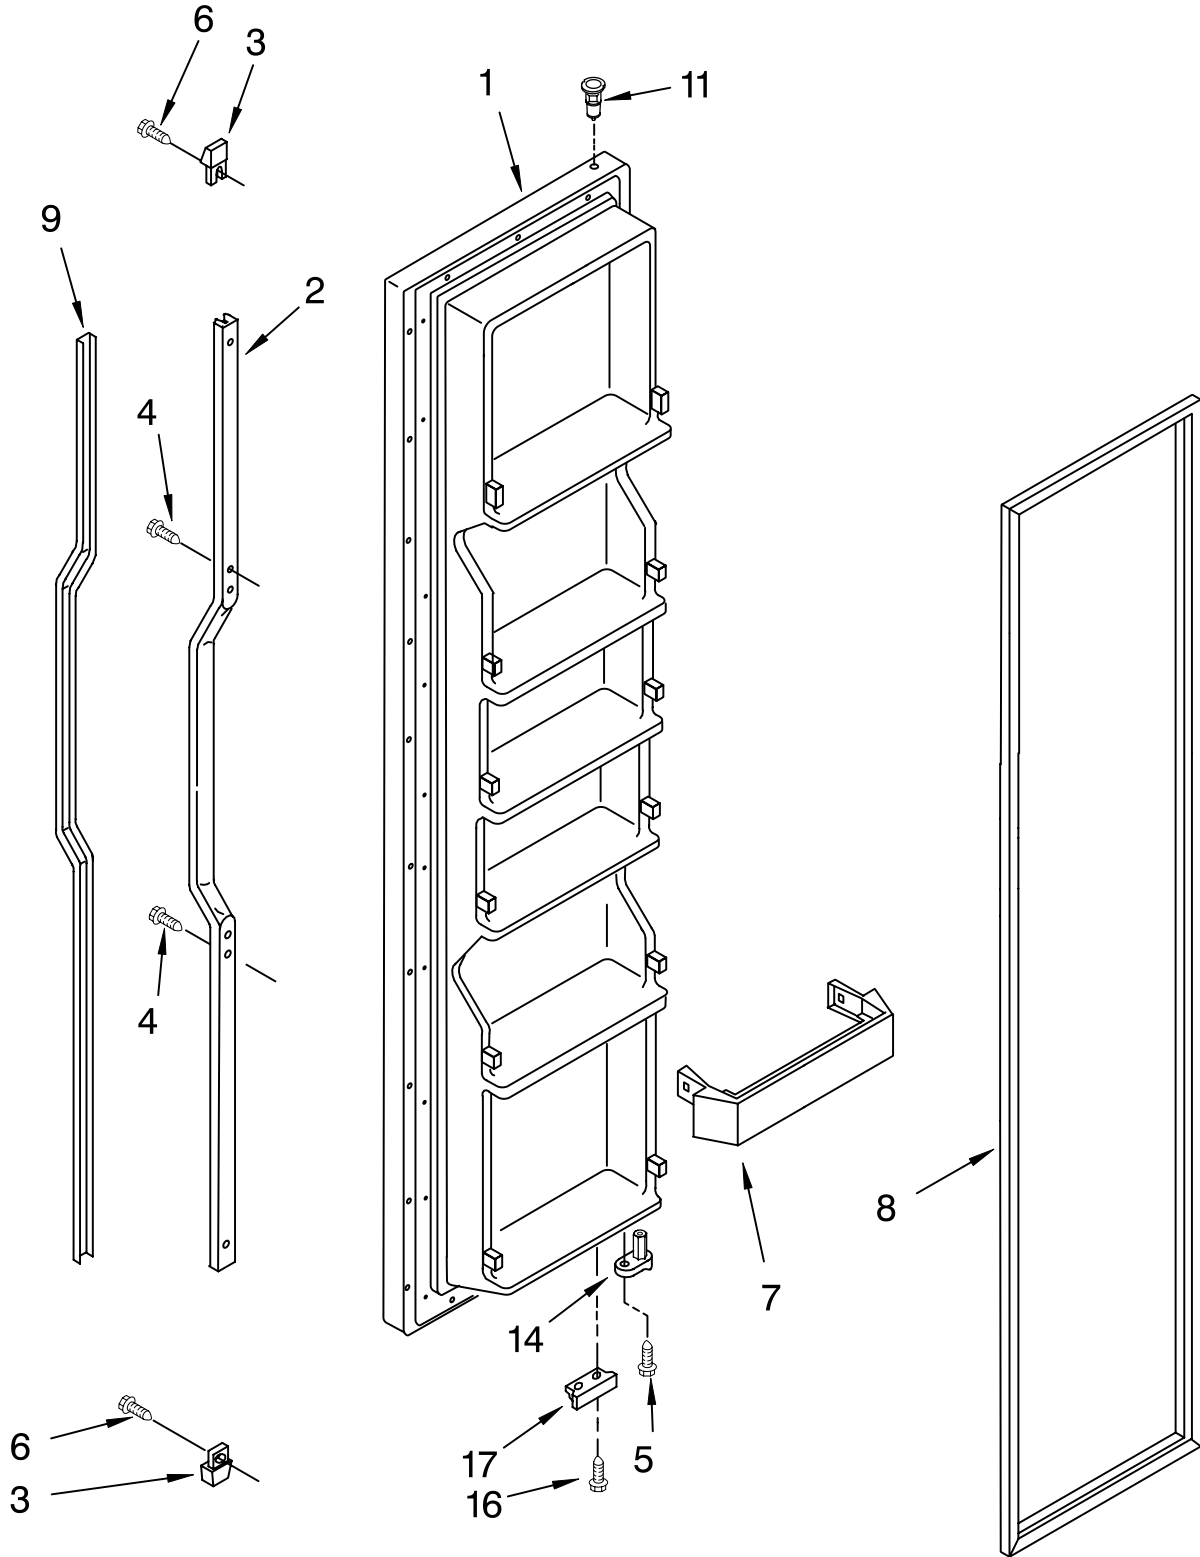

FREEZER DOOR PARTS

For Models: KSRS25KGWH03, KSRS25KGBT03, KSRS25KGBL03
(White) (Biscuit) (Black)

FOR ORDERING INFORMATION REFER TO PARTS PRICE LIST