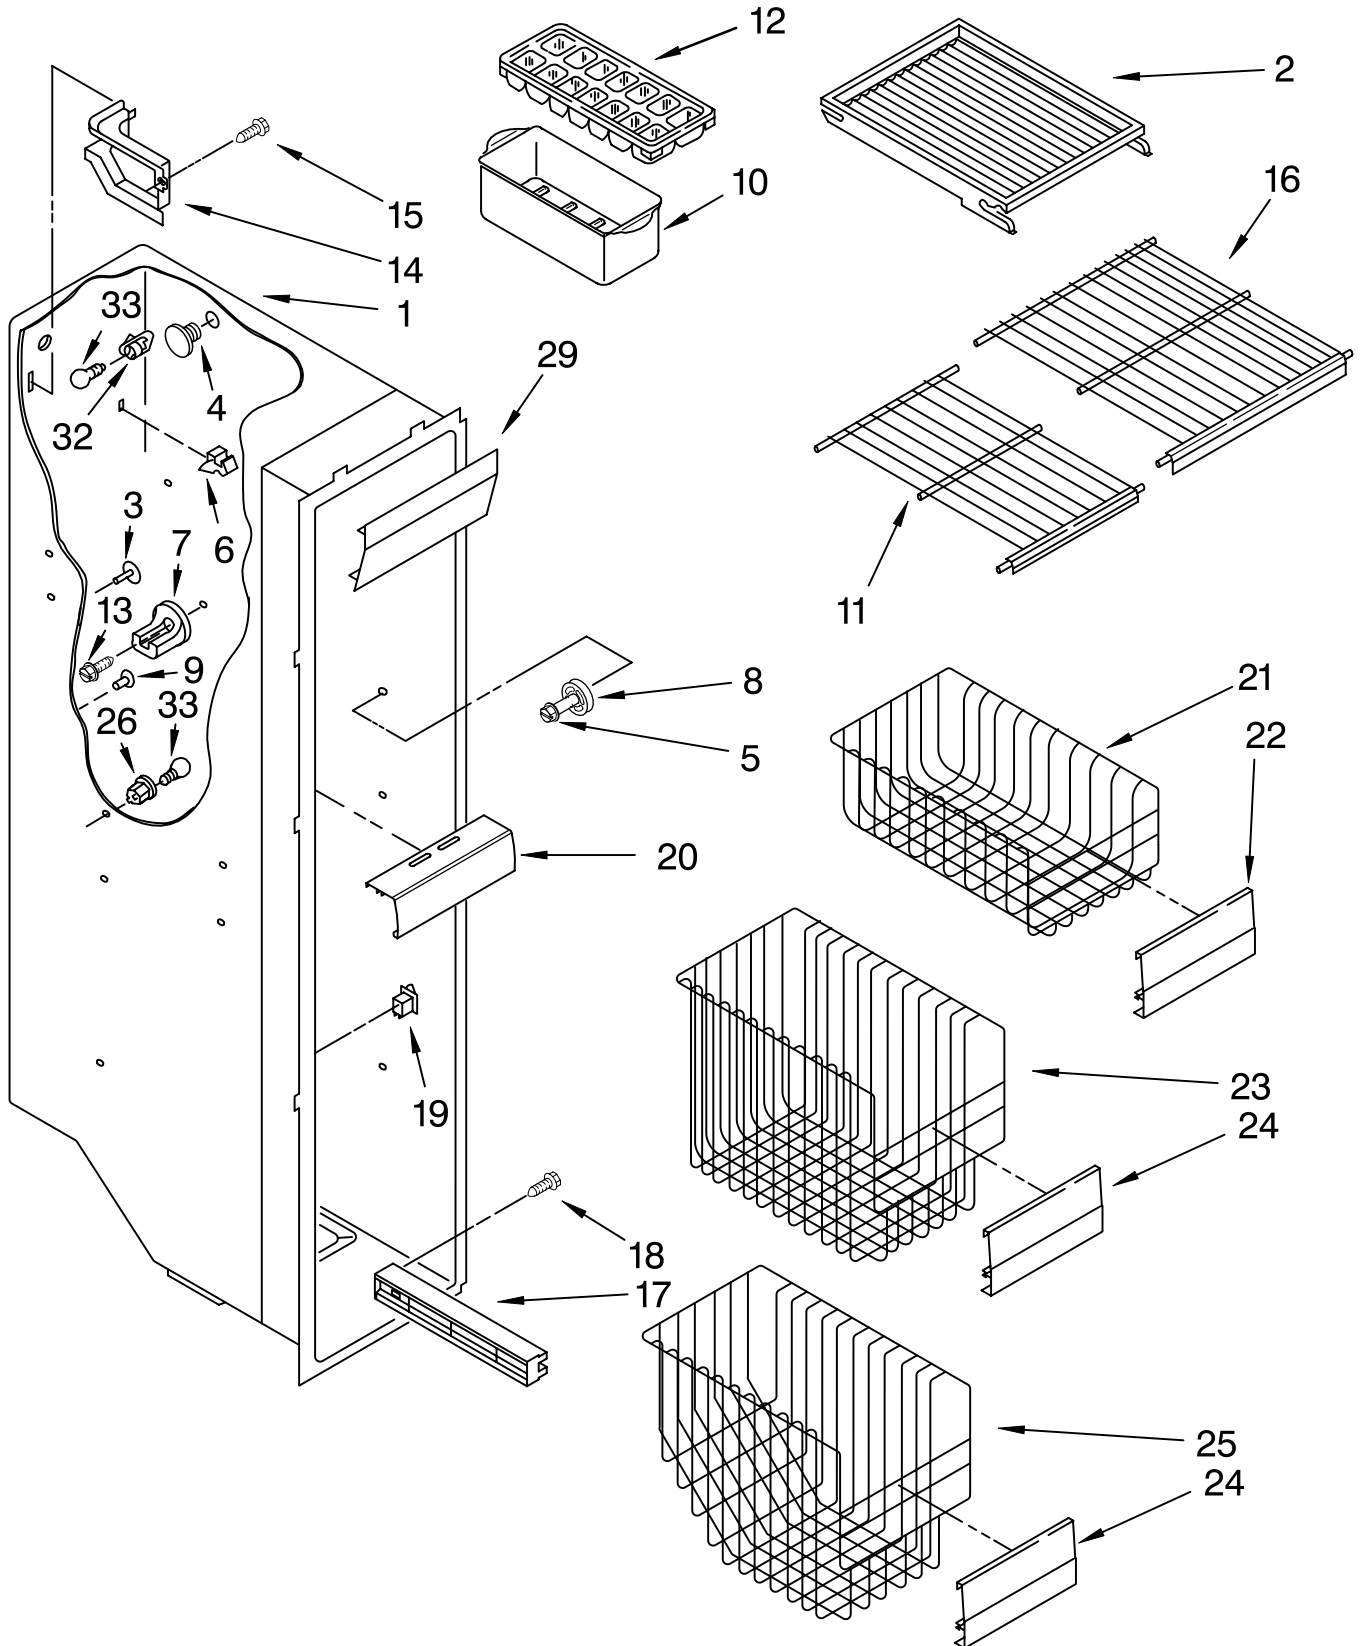

FREEZER LINER PARTS

For Models: KRSR25KGWH03, KRSR25KGBT03, KRSR25KGBL03

(White)

(Biscuit)

(Black)

FOR ORDERING INFORMATION REFER TO PARTS PRICE LIST

FREEZER LINER PARTS

For Models: KSRS25KGWH03, KSRS25KGBT03, KSRS25KGBL03

(White)

(Biscuit)

(Black)

Illus. No.	Part No.	DESCRIPTION
1		Liner (Not A Serviceable Part)
2	2174493	Shelf, Top Compartment
3	941839	Hole Plug
4	940014	Hole Plug
5	2196483	Stud Assy
6	842534	Clip, Air Duct (2)
7	2196207	Stud, Rear
8	8281158	Screw
9	2176134	Grommet (2)
10	2164333	Bin, Ice
11	2174267	Shelf
12	841180	Ice Tray (2)
13	3400893	Screw
14	2161915	Cover, Wiring
15	489355	Screw
16	2198478	Shelf
17		Shelf Track
	2181760	Right Side (3)
	2181759	Left Side (3)
18	489478	Screw
19	1118894	Switch, Rocker Arm
20	2198479	Light Lens
21	2181763	Basket, Shallow
22	2171767	Front, Basket
23	2181765	Basket, Square
24	2171766	Front, Basket
25	2181764	Basket, Sloped
26	2155597	Socket, Light
29	2171705	Light Lens
32	2162085	Socket, Light
33	527949	Bulb, Light

FOR ORDERING INFORMATION REFER TO PARTS PRICE LIST