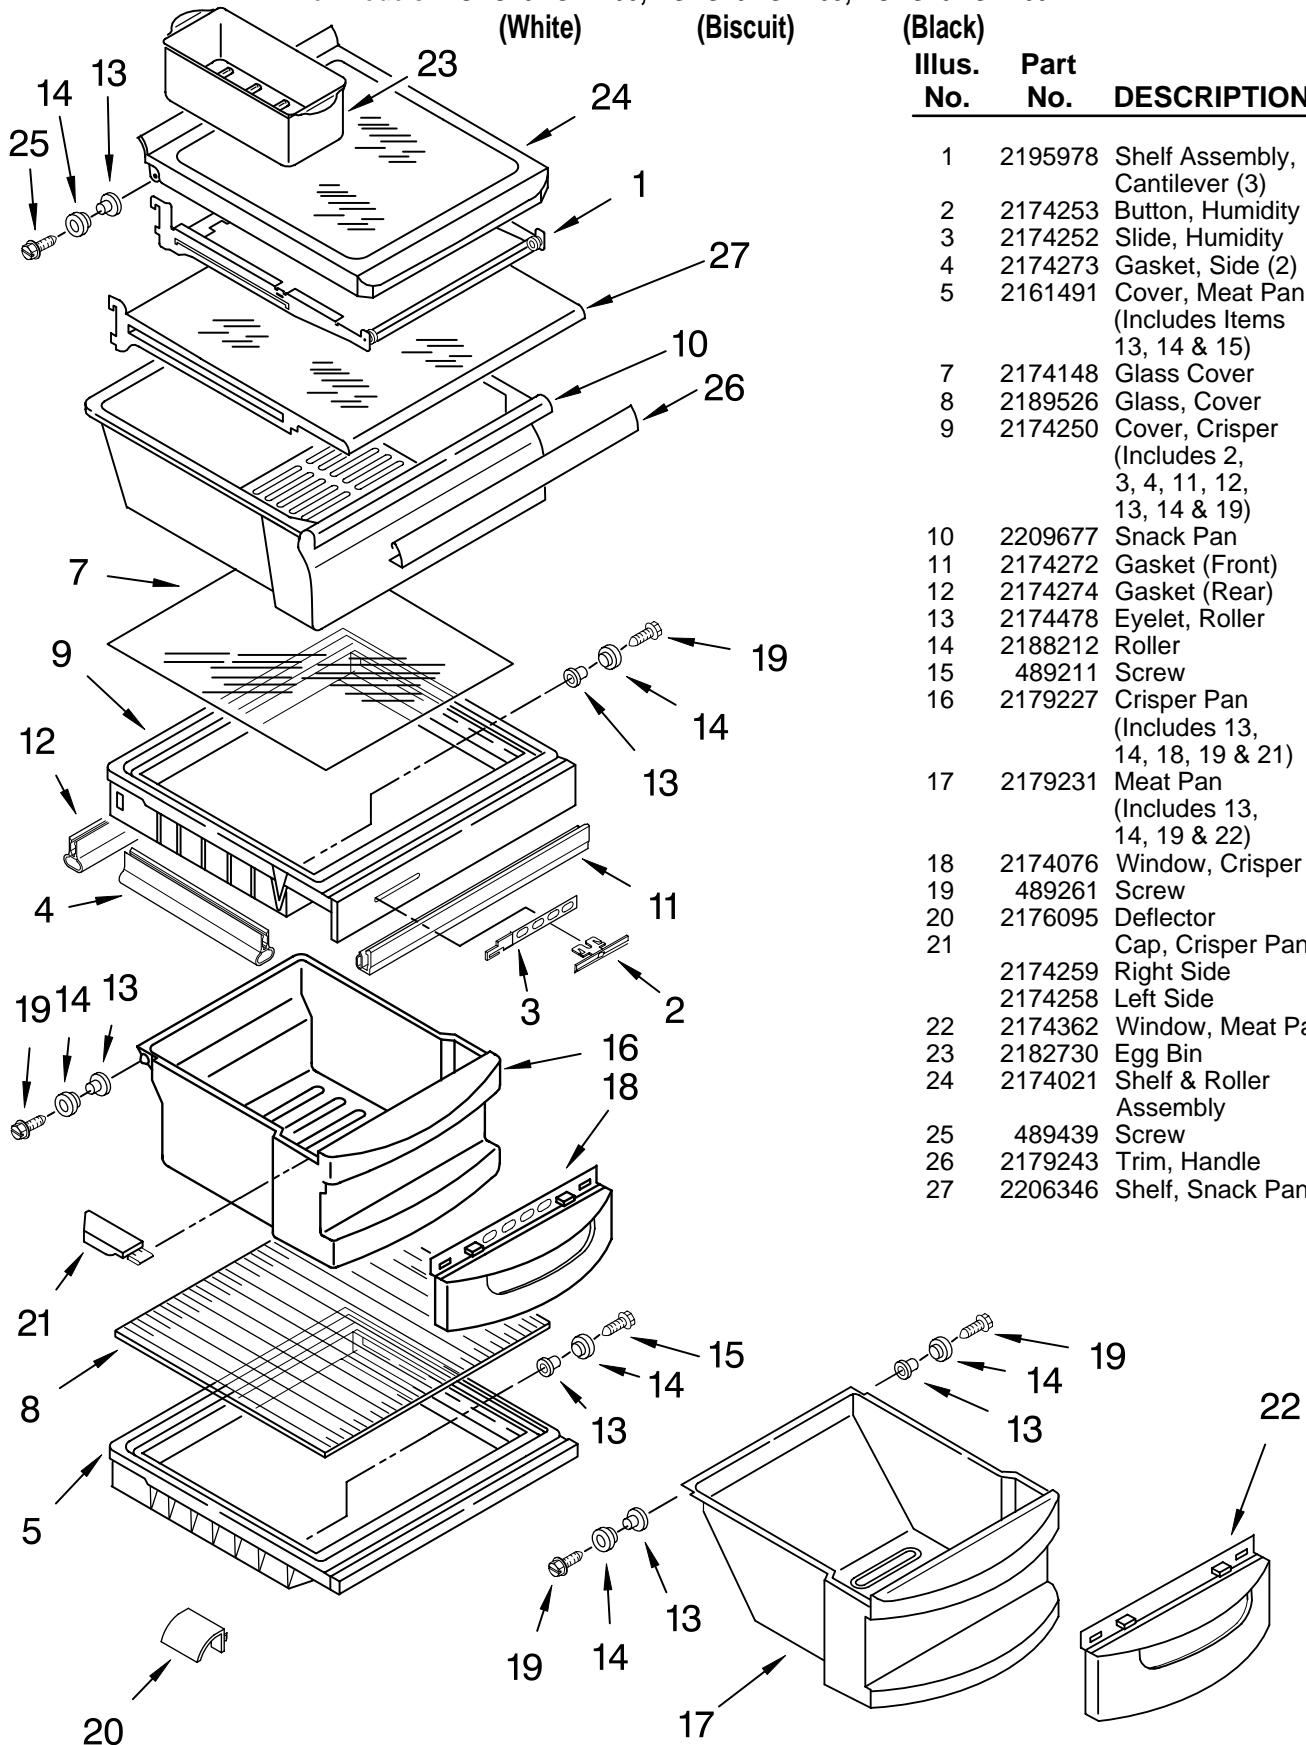

FOR ORDERING INFORMATION REFER TO PARTS PRICE LIST

REFRIGERATOR LINER PARTS

For Models: KSRS25KGWH03, KSRS25KGBT03, KSRS25KGBL03

(White)

(Biscuit)

(Black)

Illus. No.	Part No.	DESCRIPTION
1		Liner (Not A Serviceable Part)
2	2194744	Escutcheon, Meat Pan Control
3	2182757	Slide Meat Pan Control
4	2182147	Louver
5	2171846	Release Valve
6	8281158	Screw (2)
7	2196485	Stud Assy
8	2196483	Stud Assy
9	2206273	Ladder, Shelf (2)
10	3400894	Screw
11	486298	Screw (2)
12	487539	Screw
16	2179404	Rack, Wine & Egg
22	1123919	Bracket Retainer
23	489290	Screw (2)
24	2209751	Air Diffuser Assembly
25	2161470	Air Diffuser Cover
26	2150331	Cover, Conduit
29	2162085	Socket
30	842534	Clip, Air Duct
33	527949	Light Bulb
34	2206269	Light Lens

FOR ORDERING INFORMATION REFER TO PARTS PRICE LIST

REFRIGERATOR SHELF PARTS

For Models: KSRS25KGWH03, KSRS25KGBT03, KSRS25KGBL03

(White)

(Biscuit)

(Black)

Illus. No.	Part No.	DESCRIPTION
1	2195978	Shelf Assembly, Cantilever (3)
2	2174253	Button, Humidity
3	2174252	Slide, Humidity
4	2174273	Gasket, Side (2)
5	2161491	Cover, Meat Pan (Includes Items 13, 14 & 15)
7	2174148	Glass Cover
8	2189526	Glass, Cover
9	2174250	Cover, Crisper (Includes 2, 3, 4, 11, 12, 13, 14 & 19)
10	2209677	Snack Pan
11	2174272	Gasket (Front)
12	2174274	Gasket (Rear)
13	2174478	Eyelet, Roller
14	2188212	Roller
15	489211	Screw
16	2179227	Crisper Pan (Includes 13, 14, 18, 19 & 21)
17	2179231	Meat Pan (Includes 13, 14, 19 & 22)
18	2174076	Window, Crisper
19	489261	Screw
20	2176095	Deflector
21	2174259	Cap, Crisper Pan Right Side
	2174258	Left Side
22	2174362	Window, Meat Pan
23	2182730	Egg Bin
24	2174021	Shelf & Roller Assembly
25	489439	Screw
26	2179243	Trim, Handle
27	2206346	Shelf, Snack Pan