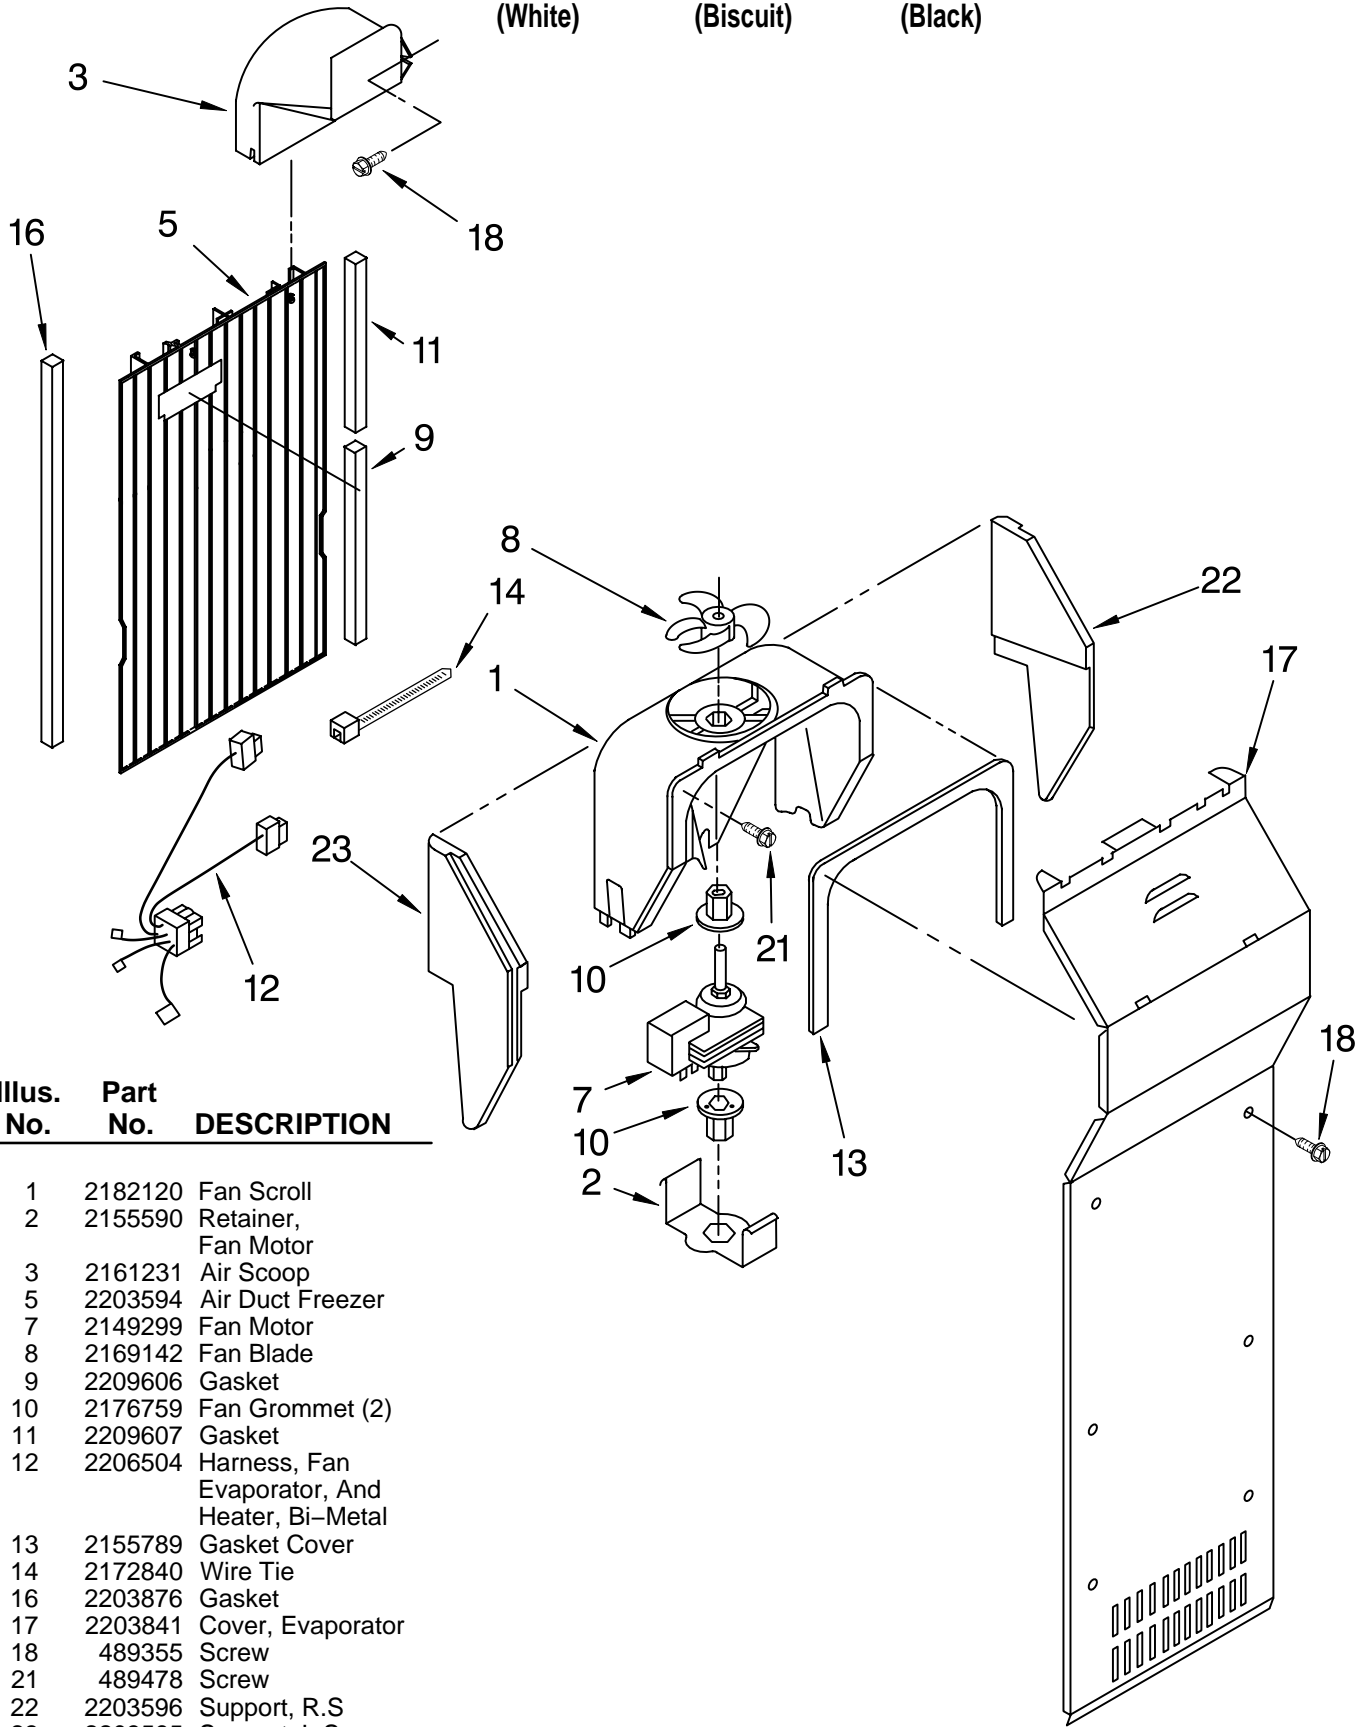

AIR FLOW PARTS

For Models: KSRS25KGWH03, KSRS25KGBT03, KSRS25KGBL03

(White)

(Biscuit)

(Black)

Illus. No.	Part No.	DESCRIPTION

1	2182120	Fan Scroll
2	2155590	Retainer, Fan Motor
3	2161231	Air Scoop
5	2203594	Air Duct Freezer
7	2149299	Fan Motor
8	2169142	Fan Blade
9	2209606	Gasket
10	2176759	Fan Grommet (2)
11	2209607	Gasket
12	2206504	Harness, Fan Evaporator, And Heater, Bi-Metal
13	2155789	Gasket Cover
14	2172840	Wire Tie
16	2203876	Gasket
17	2203841	Cover, Evaporator
18	489355	Screw
21	489478	Screw
22	2203596	Support, R.S
23	2203595	Support, L.S

FOR ORDERING INFORMATION REFER TO PARTS PRICE LIST