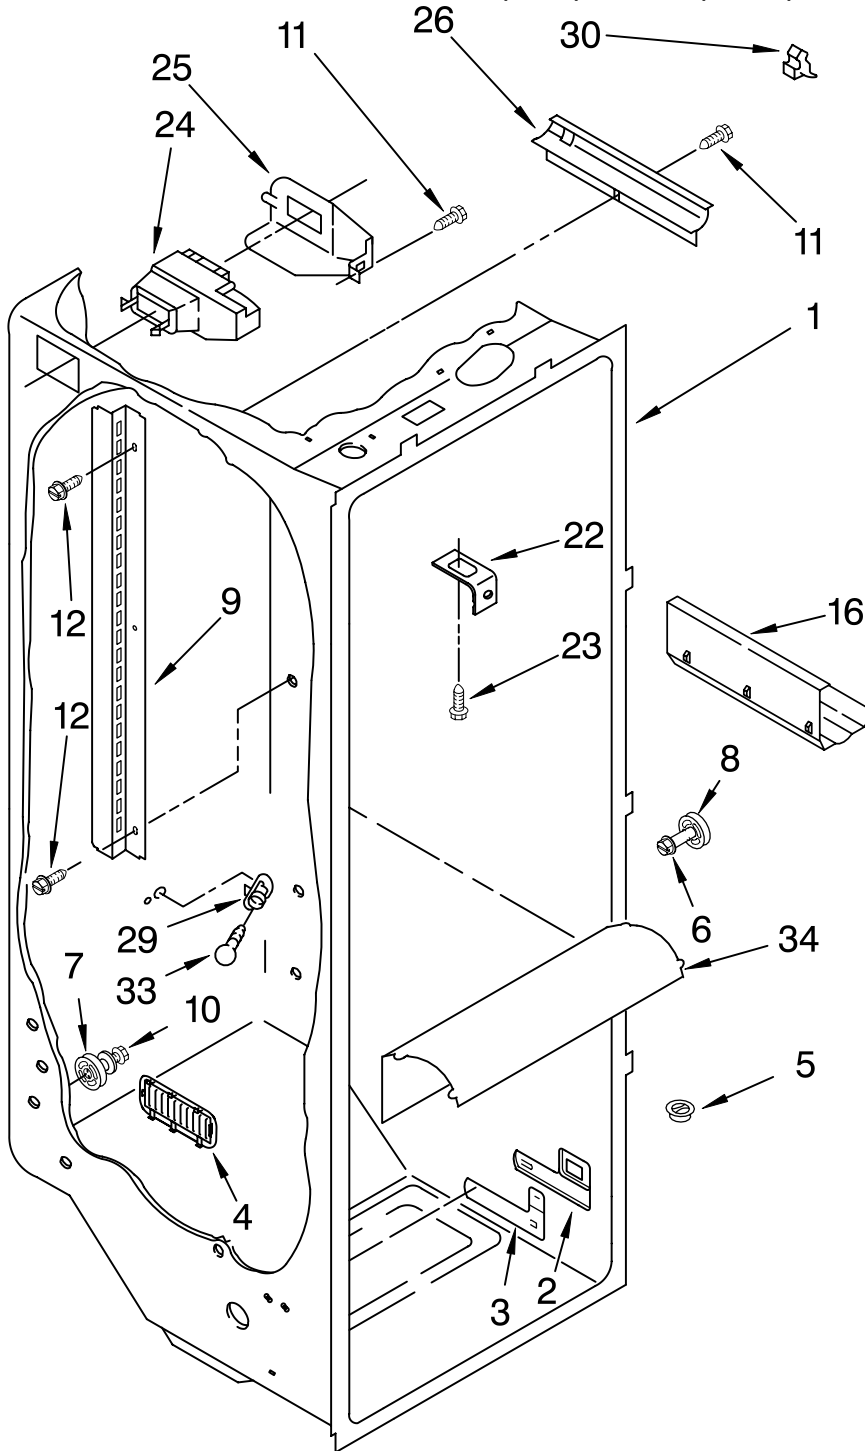

FOR ORDERING INFORMATION REFER TO PARTS PRICE LIST

REFRIGERATOR LINER PARTS

For Models: KSRS25KGWH03, KSRS25KGBT03, KSRS25KGBL03

(White)

(Biscuit)

(Black)

Illus. No.	Part No.	DESCRIPTION
1		Liner (Not A Serviceable Part)
2	2194744	Escutcheon, Meat Pan Control
3	2182757	Slide Meat Pan Control
4	2182147	Louver
5	2171846	Release Valve
6	8281158	Screw (2)
7	2196485	Stud Assy
8	2196483	Stud Assy
9	2206273	Ladder, Shelf (2)
10	3400894	Screw
11	486298	Screw (2)
12	487539	Screw
16	2179404	Rack, Wine & Egg
22	1123919	Bracket Retainer
23	489290	Screw (2)
24	2209751	Air Diffuser Assembly
25	2161470	Air Diffuser Cover
26	2150331	Cover, Conduit
29	2162085	Socket
30	842534	Clip, Air Duct
33	527949	Light Bulb
34	2206269	Light Lens

FOR ORDERING INFORMATION REFER TO PARTS PRICE LIST

REFRIGERATOR SHELF PARTS

For Models: KSRS25KGWH03, KSRS25KGBT03, KSRS25KGBL03

(White)

(Biscuit)

(Black)

Illus. No.	Part No.	DESCRIPTION
1	2195978	Shelf Assembly, Cantilever (3)
2	2174253	Button, Humidity
3	2174252	Slide, Humidity
4	2174273	Gasket, Side (2)
5	2161491	Cover, Meat Pan (Includes Items 13, 14 & 15)
7	2174148	Glass Cover
8	2189526	Glass, Cover
9	2174250	Cover, Crisper (Includes 2, 3, 4, 11, 12, 13, 14 & 19)
10	2209677	Snack Pan
11	2174272	Gasket (Front)
12	2174274	Gasket (Rear)
13	2174478	Eyelet, Roller
14	2188212	Roller
15	489211	Screw
16	2179227	Crisper Pan (Includes 13, 14, 18, 19 & 21)
17	2179231	Meat Pan (Includes 13, 14, 19 & 22)
18	2174076	Window, Crisper
19	489261	Screw
20	2176095	Deflector
21	2174259	Cap, Crisper Pan Right Side
	2174258	Left Side
22	2174362	Window, Meat Pan
23	2182730	Egg Bin
24	2174021	Shelf & Roller Assembly
25	489439	Screw
26	2179243	Trim, Handle
27	2206346	Shelf, Snack Pan