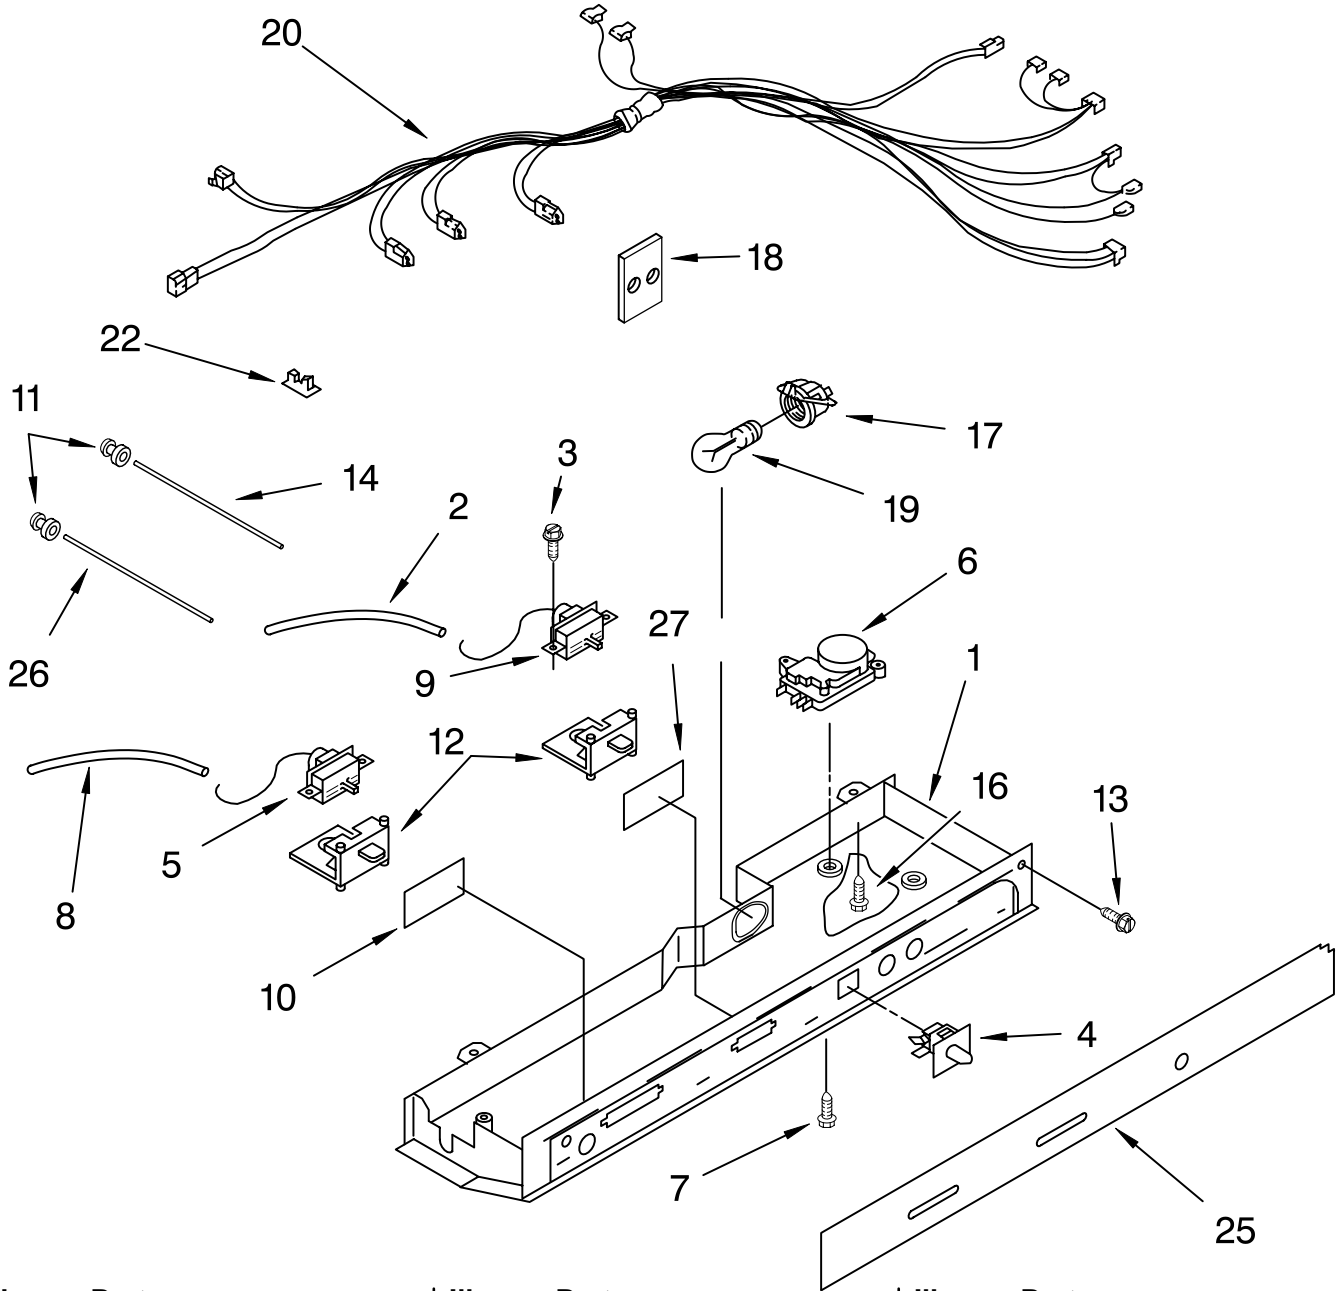

CONTROL PARTS

For Models: KSRS25KGWH03, KSRS25KGBT03, KSRS25KGBL03
(White) (Biscuit) (Black)

Illus. No.	Part No.	DESCRIPTION
1	2200135	Control Box
2	2182150	Tube Barrier, Thermostat (RC)
3	489214	Screw (3)
4	2149705	Light Switch
5	2161461	Thermostat (FC)
6	2162046	Defrost Timer
7	489398	Screw (2)
8	2196003	Tube Barrier, Thermostat (FC)

Illus. No.	Part No.	DESCRIPTION
9	2161460	Thermostat (R.C.)
10	2172940	Window
11	2172906	Grommet, Light Bar
12	2161466	Slide, Thermostat
13	489084	Screw (2)
14	2179920	Light Bar (RC)
16	489290	Screw (2)
17	2162085	Light Socket
18	2172931	Heat Shield

Illus. No.	Part No.	DESCRIPTION
19	527949	Light Bulb
20	2206509	Control Box Harness
22	1115375	Clip, Wiring
25	2161486	Escutcheon, Control Box
26	2179921	Light Bar (FC)
27	2172941	Window

FOR ORDERING INFORMATION REFER TO PARTS PRICE LIST