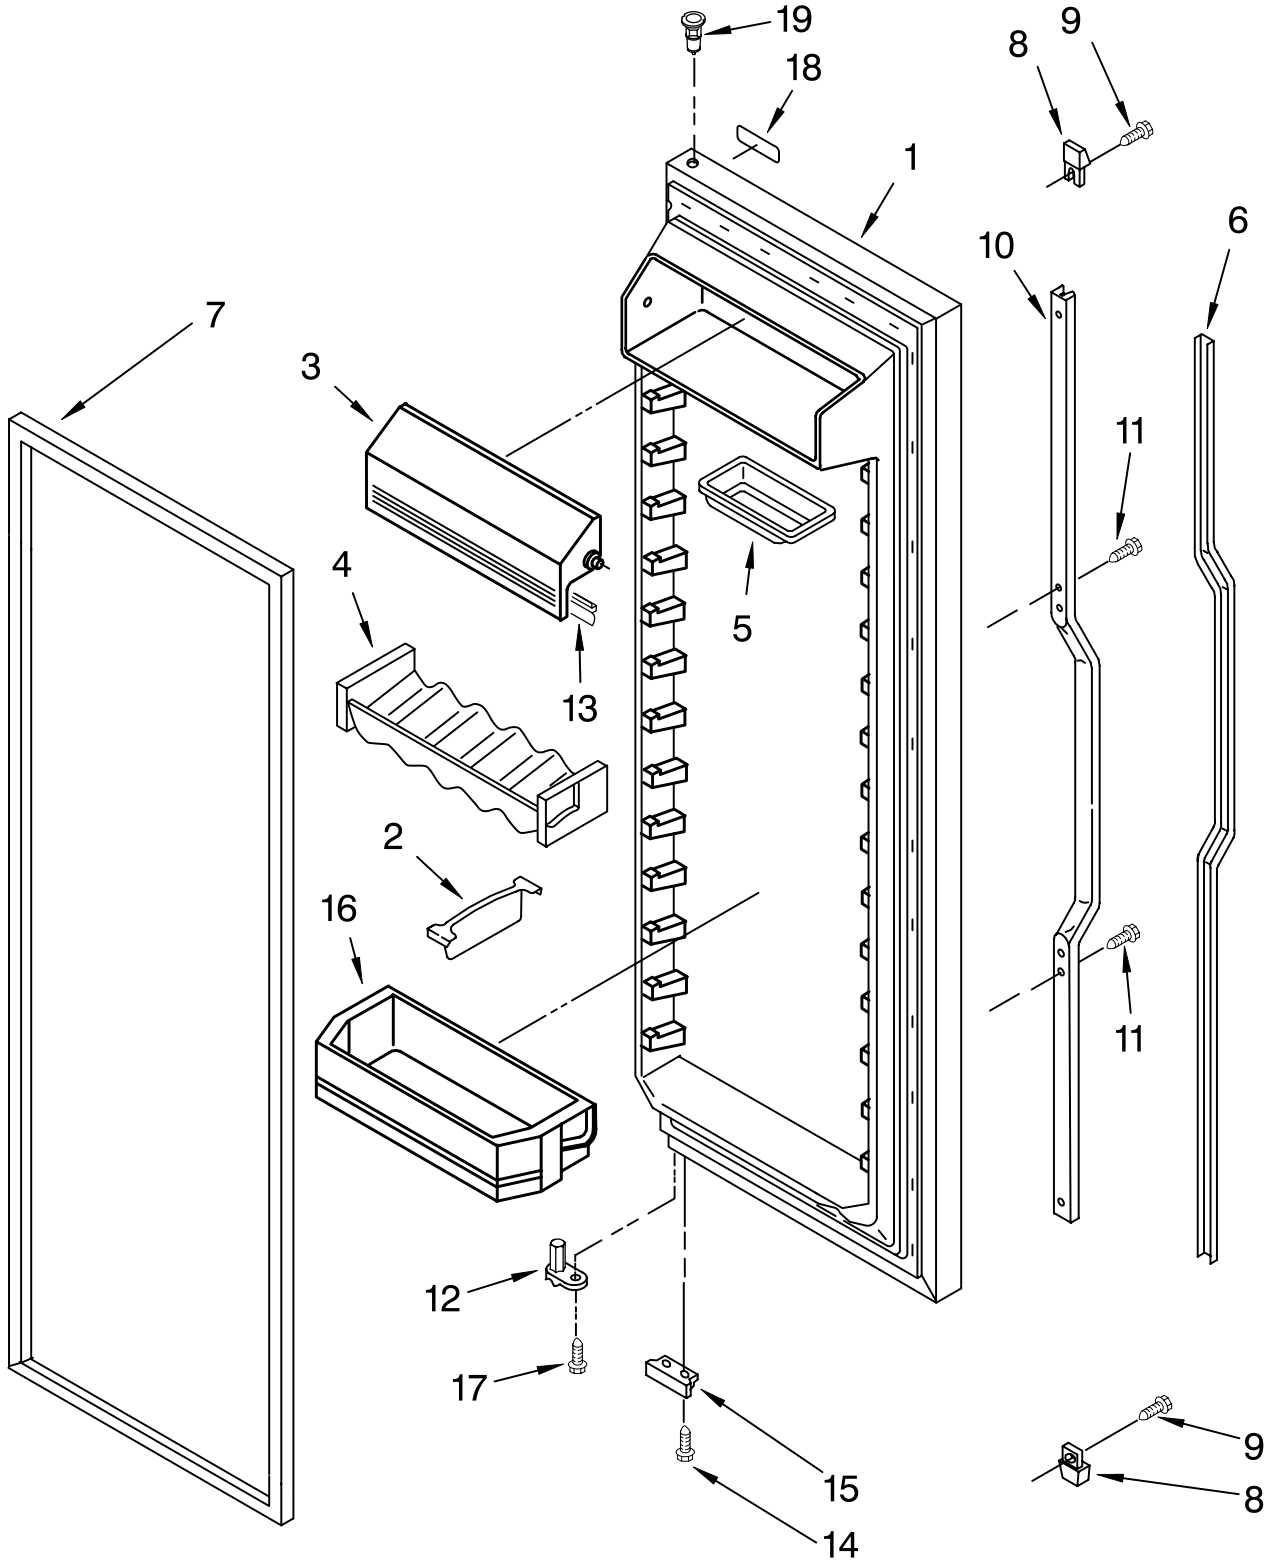

FREEZER LINER PARTS

For Models: KSRS25KGWH03, KSRS25KGBT03, KSRS25KGBL03

(White)

(Biscuit)

(Black)

Illus. No.	Part No.	DESCRIPTION
1		Liner (Not A Serviceable Part)
2	2174493	Shelf, Top Compartment
3	941839	Hole Plug
4	940014	Hole Plug
5	2196483	Stud Assy
6	842534	Clip, Air Duct (2)
7	2196207	Stud, Rear
8	8281158	Screw
9	2176134	Grommet (2)
10	2164333	Bin, Ice
11	2174267	Shelf
12	841180	Ice Tray (2)
13	3400893	Screw
14	2161915	Cover, Wiring
15	489355	Screw
16	2198478	Shelf
17		Shelf Track
	2181760	Right Side (3)
	2181759	Left Side (3)
18	489478	Screw
19	1118894	Switch, Rocker Arm
20	2198479	Light Lens
21	2181763	Basket, Shallow
22	2171767	Front, Basket
23	2181765	Basket, Square
24	2171766	Front, Basket
25	2181764	Basket, Sloped
26	2155597	Socket, Light
29	2171705	Light Lens
32	2162085	Socket, Light
33	527949	Bulb, Light

FOR ORDERING INFORMATION REFER TO PARTS PRICE LIST

REFRIGERATOR DOOR PARTS

For Models: KRSR25KGWH03, KRSR25KGBT03, KRSR25KGBL03
(White) (Biscuit) (Black)

FOR ORDERING INFORMATION REFER TO PARTS PRICE LIST