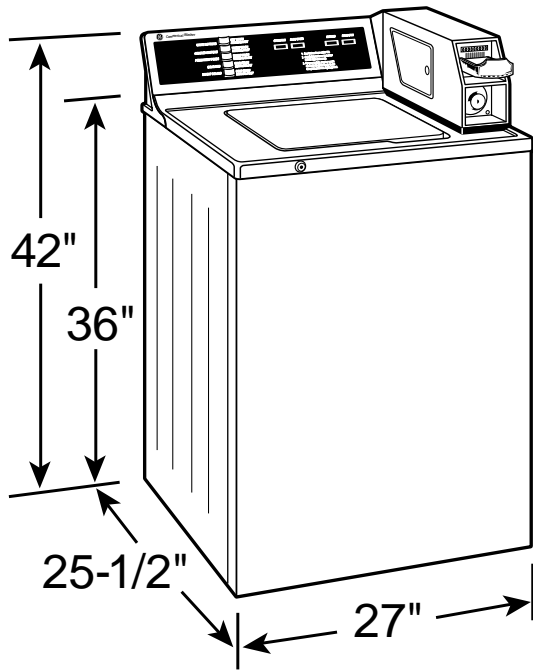

GE Appliances

WCCD2050YAC - GE Extra-Large 2.7 Cu. Ft. Coin-Operated Washer

Washer Dimensions (in inches)

Low Water Consumption

| Cycle Selection | Water Temperature | | Total |
|--------------------|-------------------|------|-------------------|
| | Hot | Cold | |
| Standard Hot Wash | 15.5 | 16.5 | 32 gallons |
| Standard Warm Wash | 6.1 | 25.9 | 32 gallons |
| Economy Hot Wash | 14.4 | 14.6 | 29 gallons |
| Economy Warm Wash | 5.6 | 23.4 | 29 gallons |